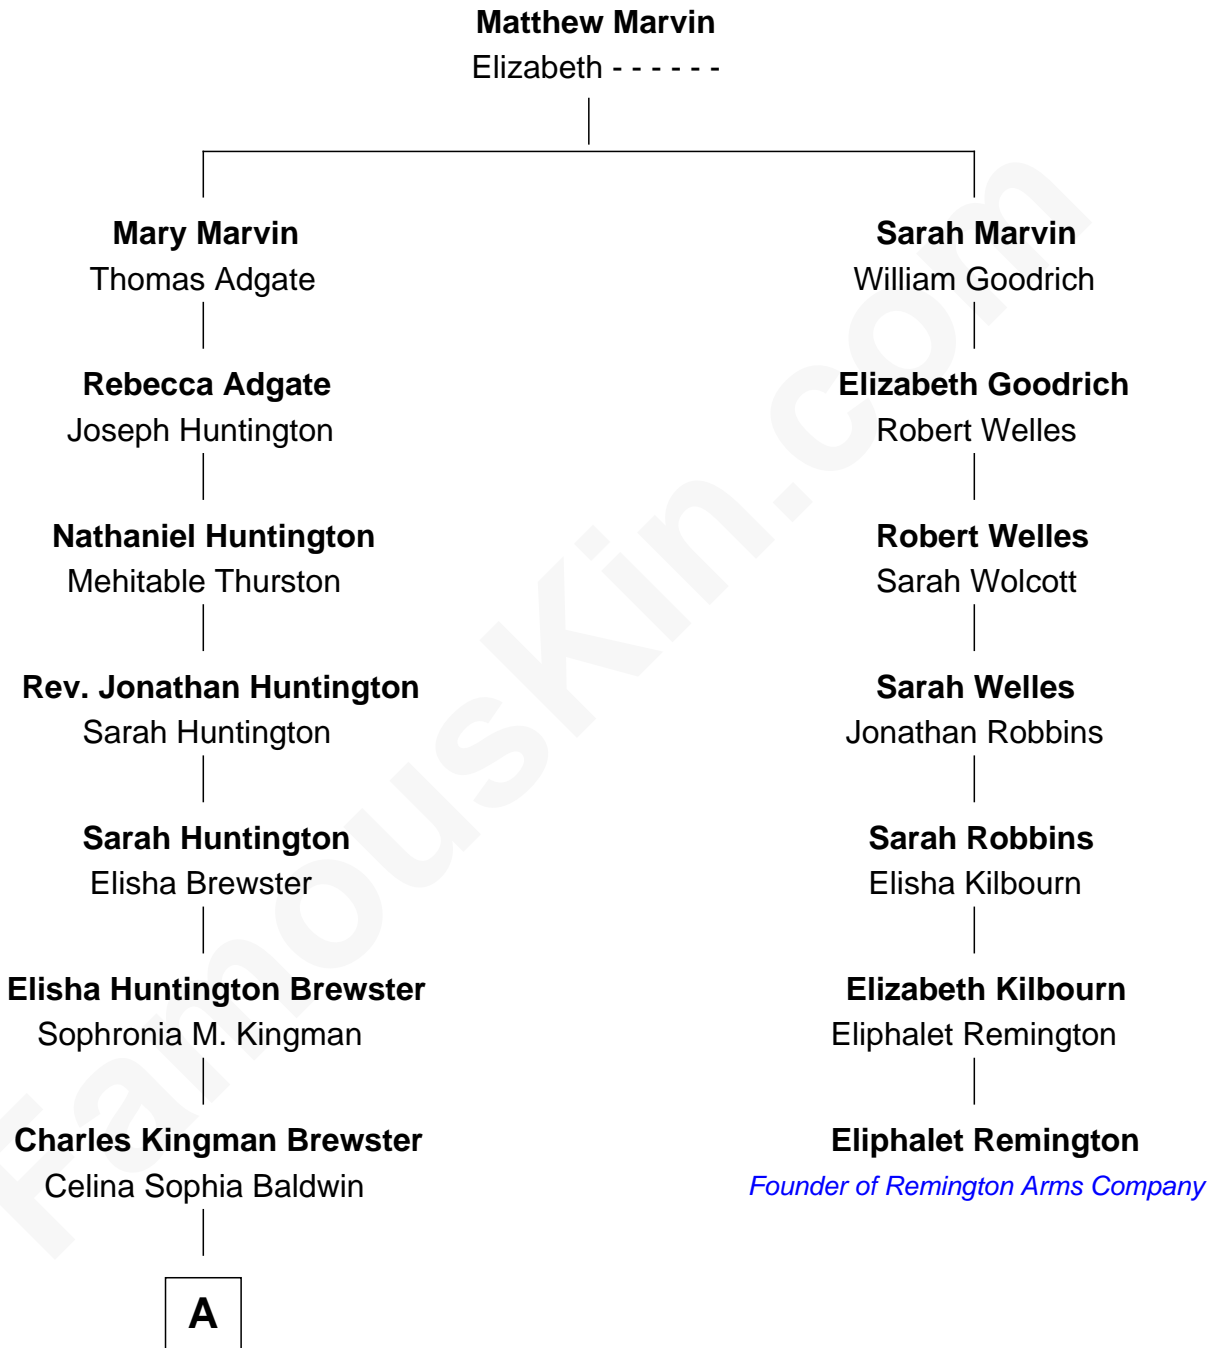

FamousKin.com Relationship Chart of

Jordana Brewster

TV and Movie Actress

6th cousin 4 times removed of

Eliphalet Remington

Founder of Remington Arms Company

A

Kingman Brewster
Florence Foster Besse

Kingman Brewster
Mary Louise Phillips

Alden Brewster
Maria João Leão de Sousa

Jordana Brewster
TV and Movie Actress

FamousKin.com