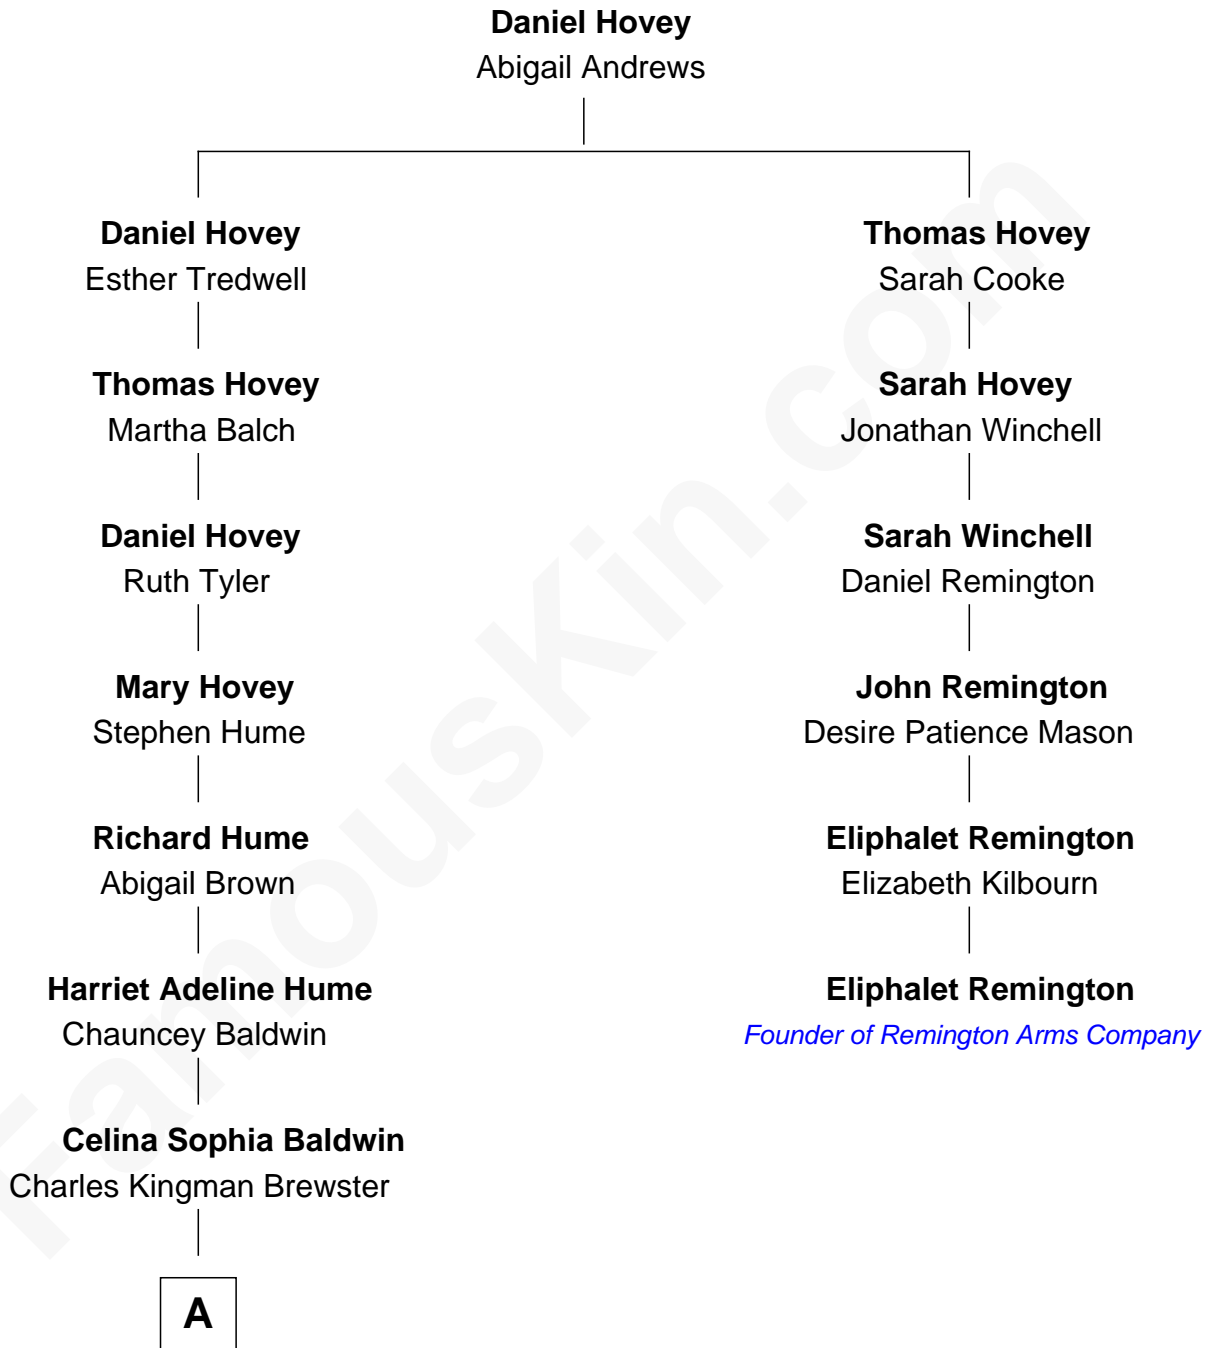

FamousKin.com Relationship Chart of

Jordana Brewster

TV and Movie Actress

5th cousin 5 times removed of

Eliphalet Remington

Founder of Remington Arms Company

A

Kingman Brewster
Florence Foster Besse

Kingman Brewster
Mary Louise Phillips

Alden Brewster
Maria João Leão de Sousa

Jordana Brewster
TV and Movie Actress

FamousKin.com