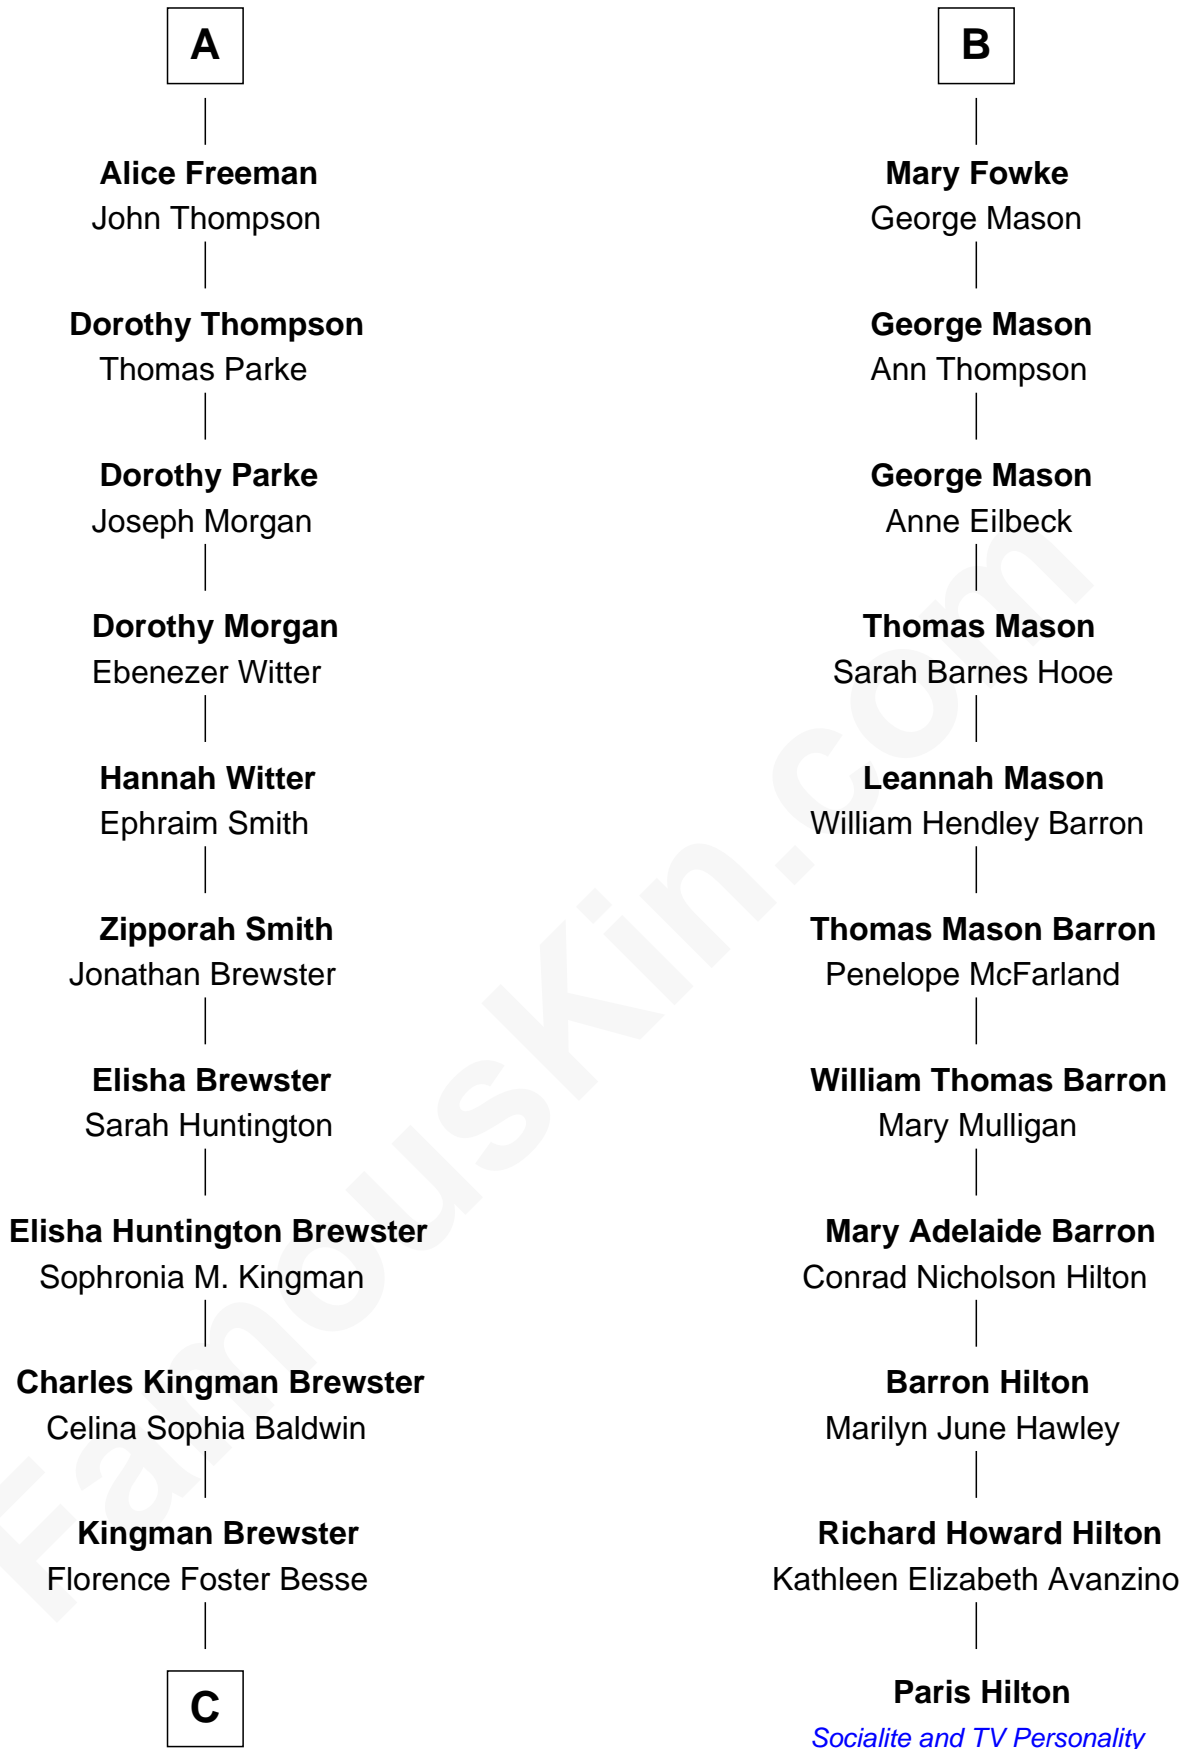

# FamousKin.com Relationship Chart of

**Jordana Brewster**  
TV and Movie Actress

17th cousin 2 times removed of

**Paris Hilton**  
Socialite and TV Personality

**C**

Kingman Brewster

Mary Louise Phillips

Alden Brewster

Maria João Leão de Sousa

Jordana Brewster

*TV and Movie Actress*

FamousKin.com