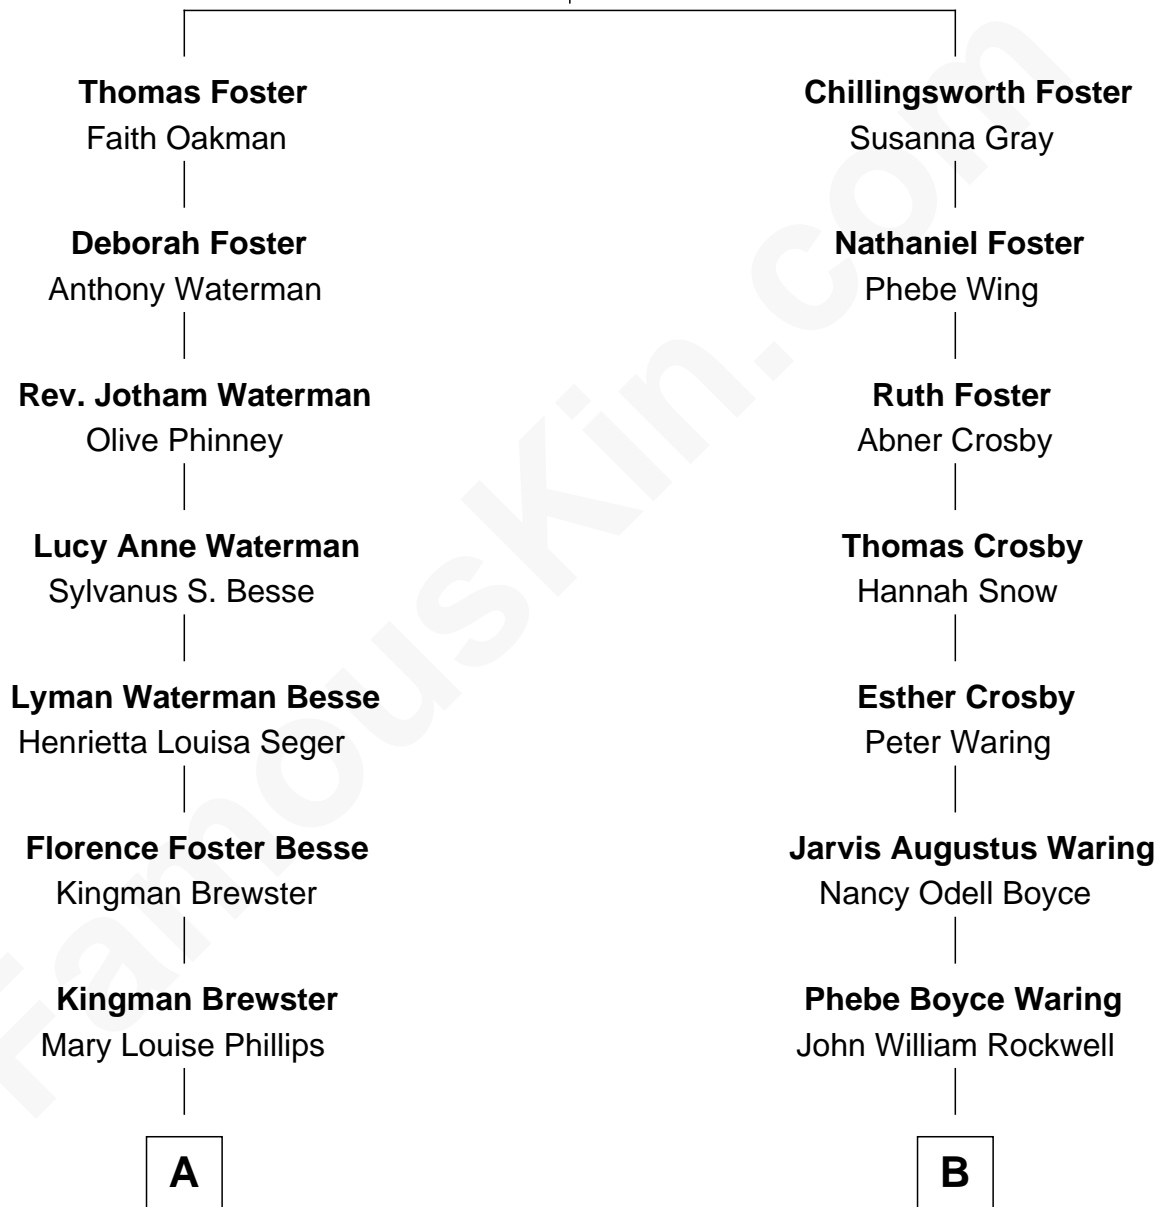

FamousKin.com Relationship Chart of

Jordana Brewster

TV and Movie Actress

8th cousin of

Norman Rockwell

American Artist

John Foster
Mary Chillingsworth

A

Alden Brewster
Maria João Leão de Sousa

Jordana Brewster
TV and Movie Actress

B

Jarvis Waring Rockwell
Anne Mary Hill

Norman Rockwell
American Artist

FamousKin.com