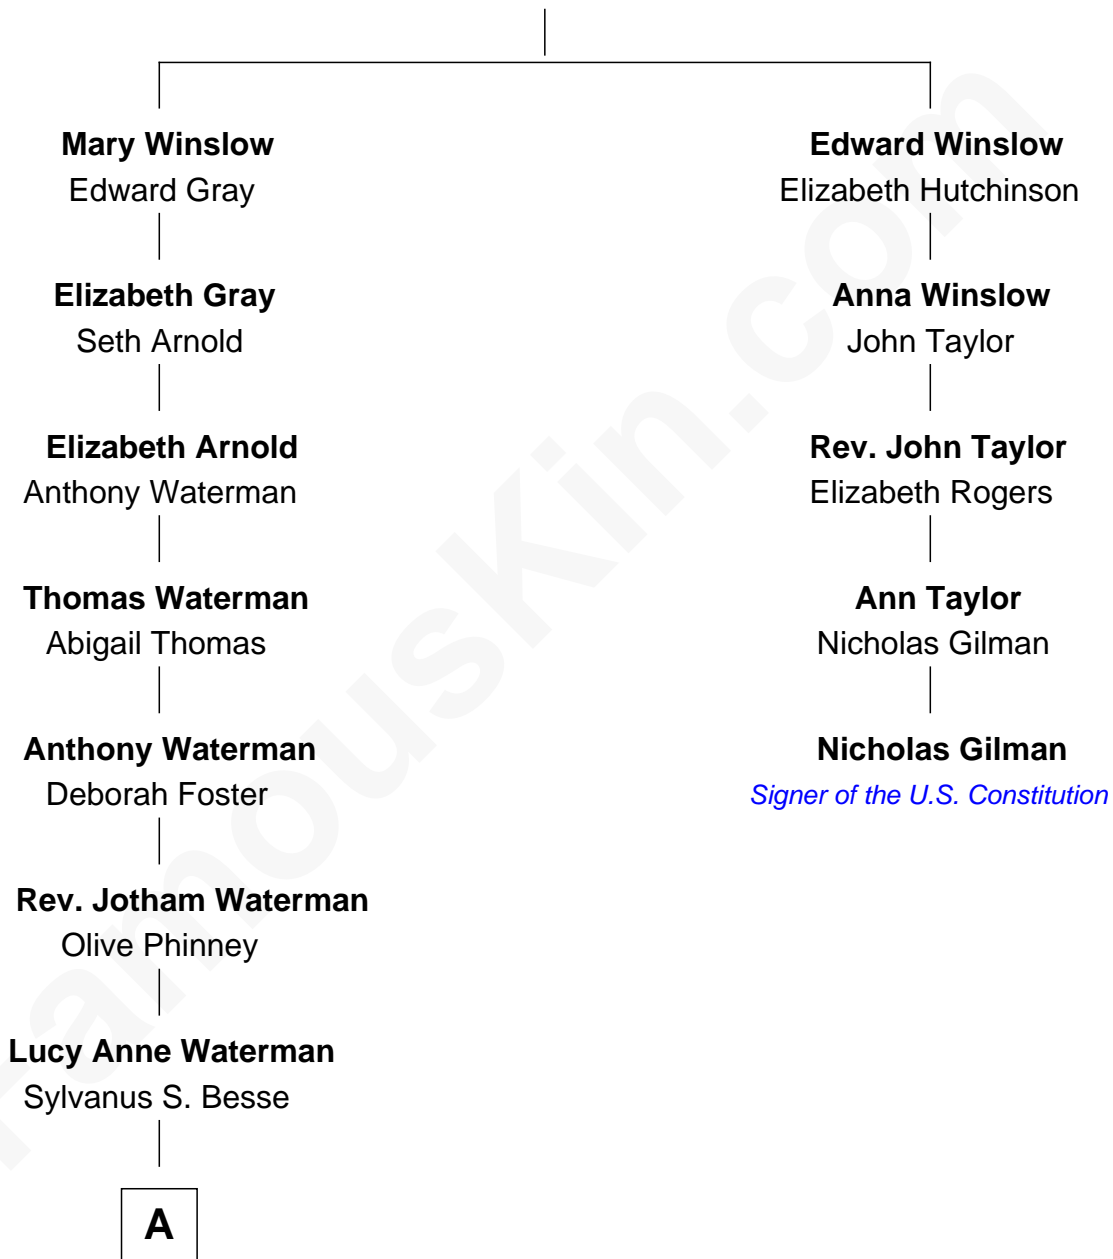

FamousKin.com Relationship Chart of

Jordana Brewster

TV and Movie Actress

4th cousin 7 times removed of

Nicholas Gilman

Signer of the U.S. Constitution

John Winslow

Mary Chilton

A

—
Lyman Waterman Besse

Henrietta Louisa Seger

—
Florence Foster Besse

Kingman Brewster

—
Kingman Brewster

Mary Louise Phillips

—
Alden Brewster

Maria João Leão de Sousa

—
Jordana Brewster

TV and Movie Actress