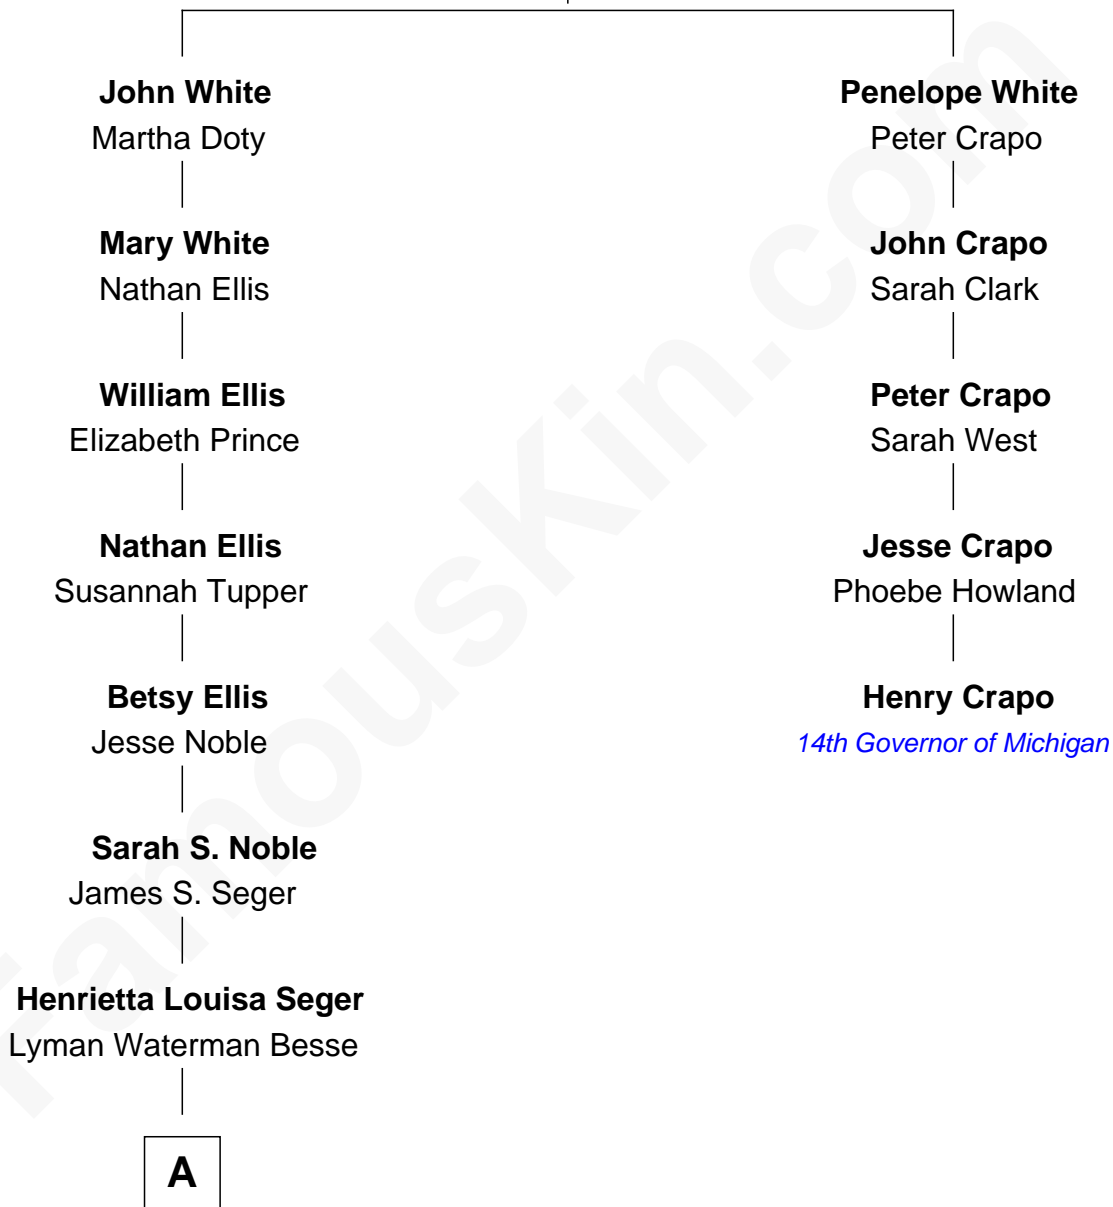

FamousKin.com Relationship Chart of

Jordana Brewster

TV and Movie Actress

4th cousin 6 times removed of

Henry Crapo

14th Governor of Michigan

Samuel White
Rebecca - - - - -

A

—
Florence Foster Besse

Kingman Brewster

—
Kingman Brewster

Mary Louise Phillips

—
Alden Brewster

Maria João Leão de Sousa

—
Jordana Brewster

TV and Movie Actress