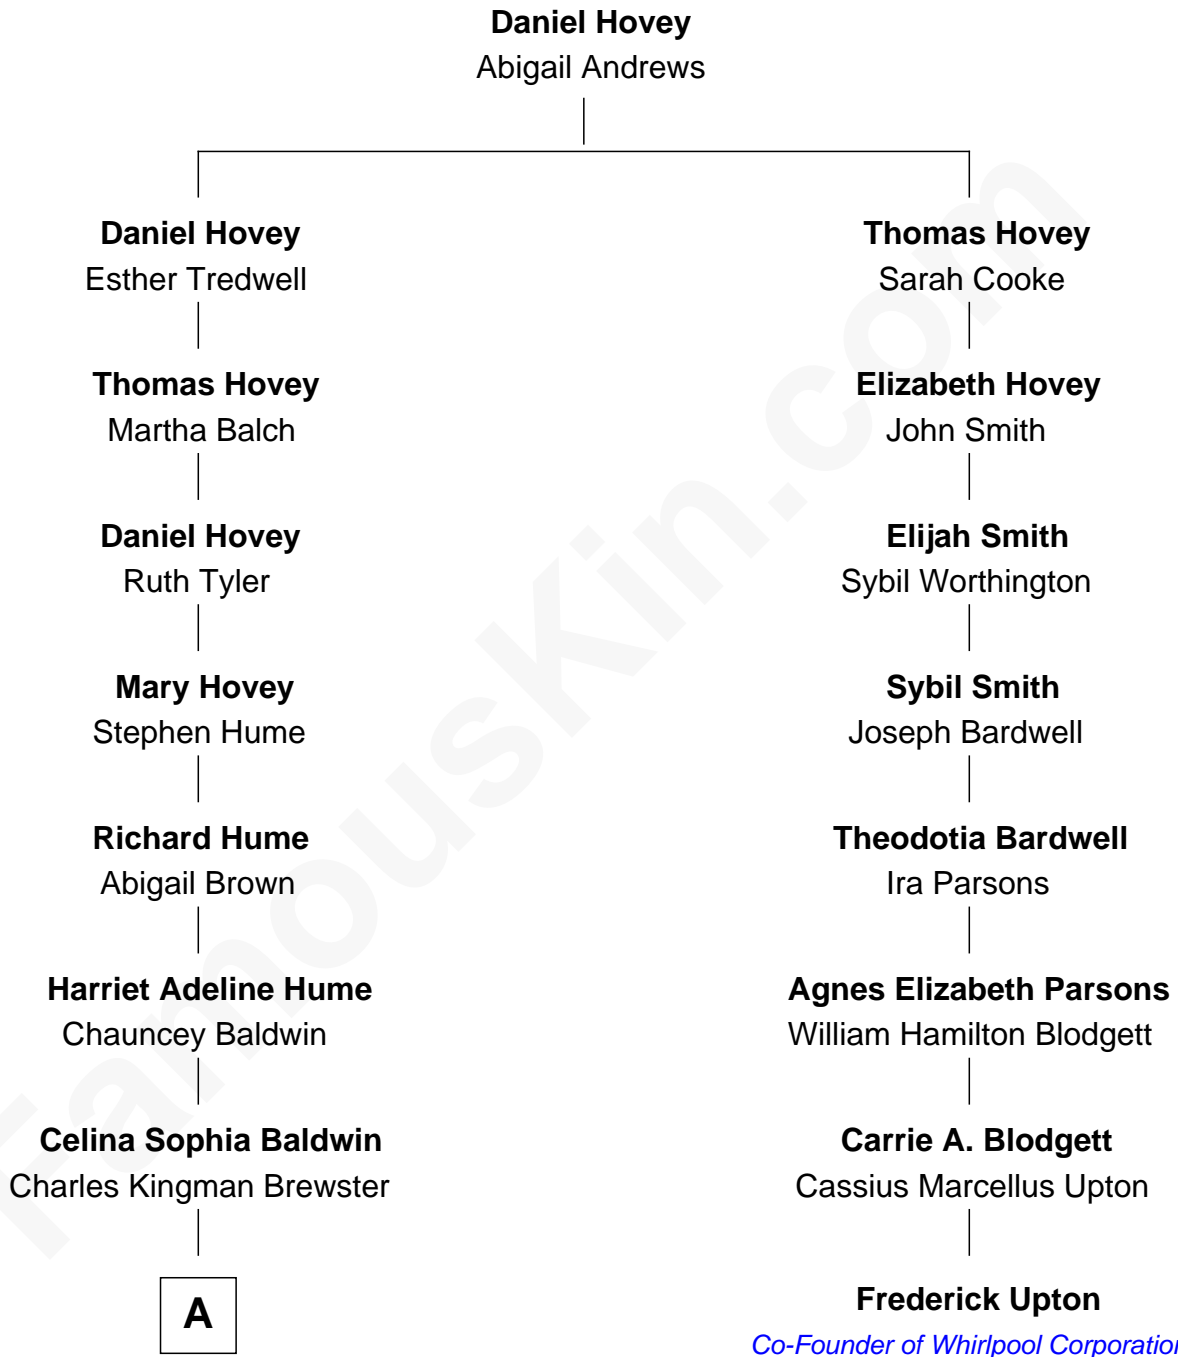

FamousKin.com Relationship Chart of

Jordana Brewster

TV and Movie Actress

7th cousin 3 times removed of

Frederick Upton

Co-Founder of Whirlpool Corporation

A

Kingman Brewster
Florence Foster Besse

Kingman Brewster
Mary Louise Phillips

Alden Brewster
Maria João Leão de Sousa

Jordana Brewster
TV and Movie Actress