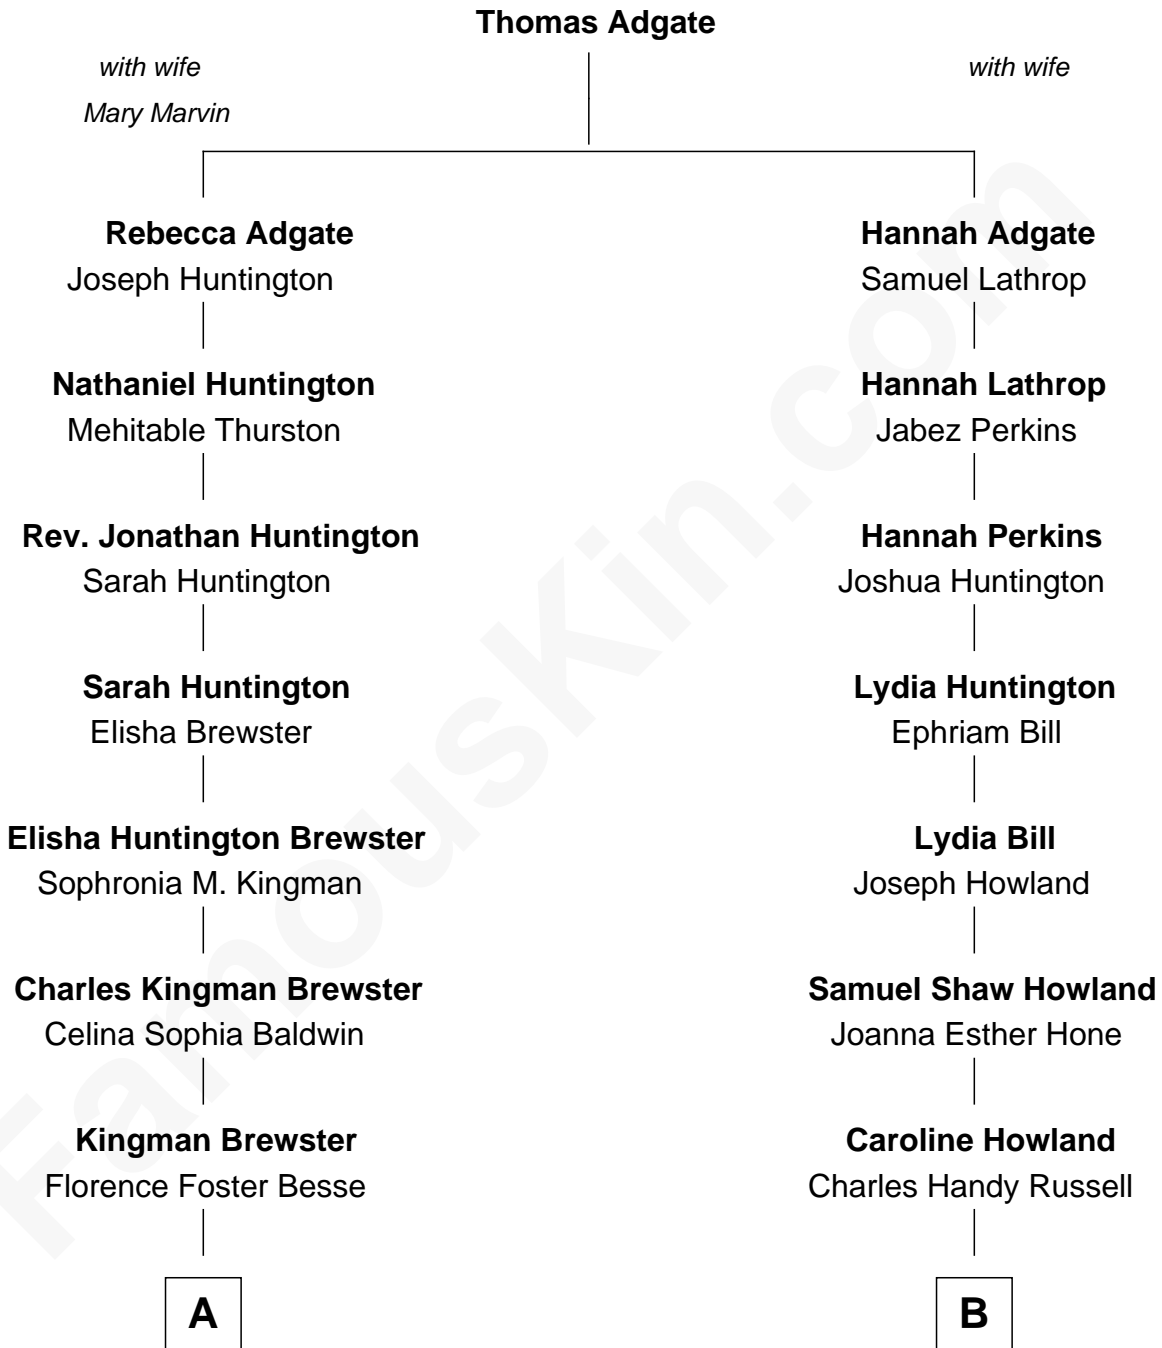

FamousKin.com Relationship Chart of

Jordana Brewster
TV and Movie Actress

9th cousin of

Louis Auchincloss
Author

FamousKin.com