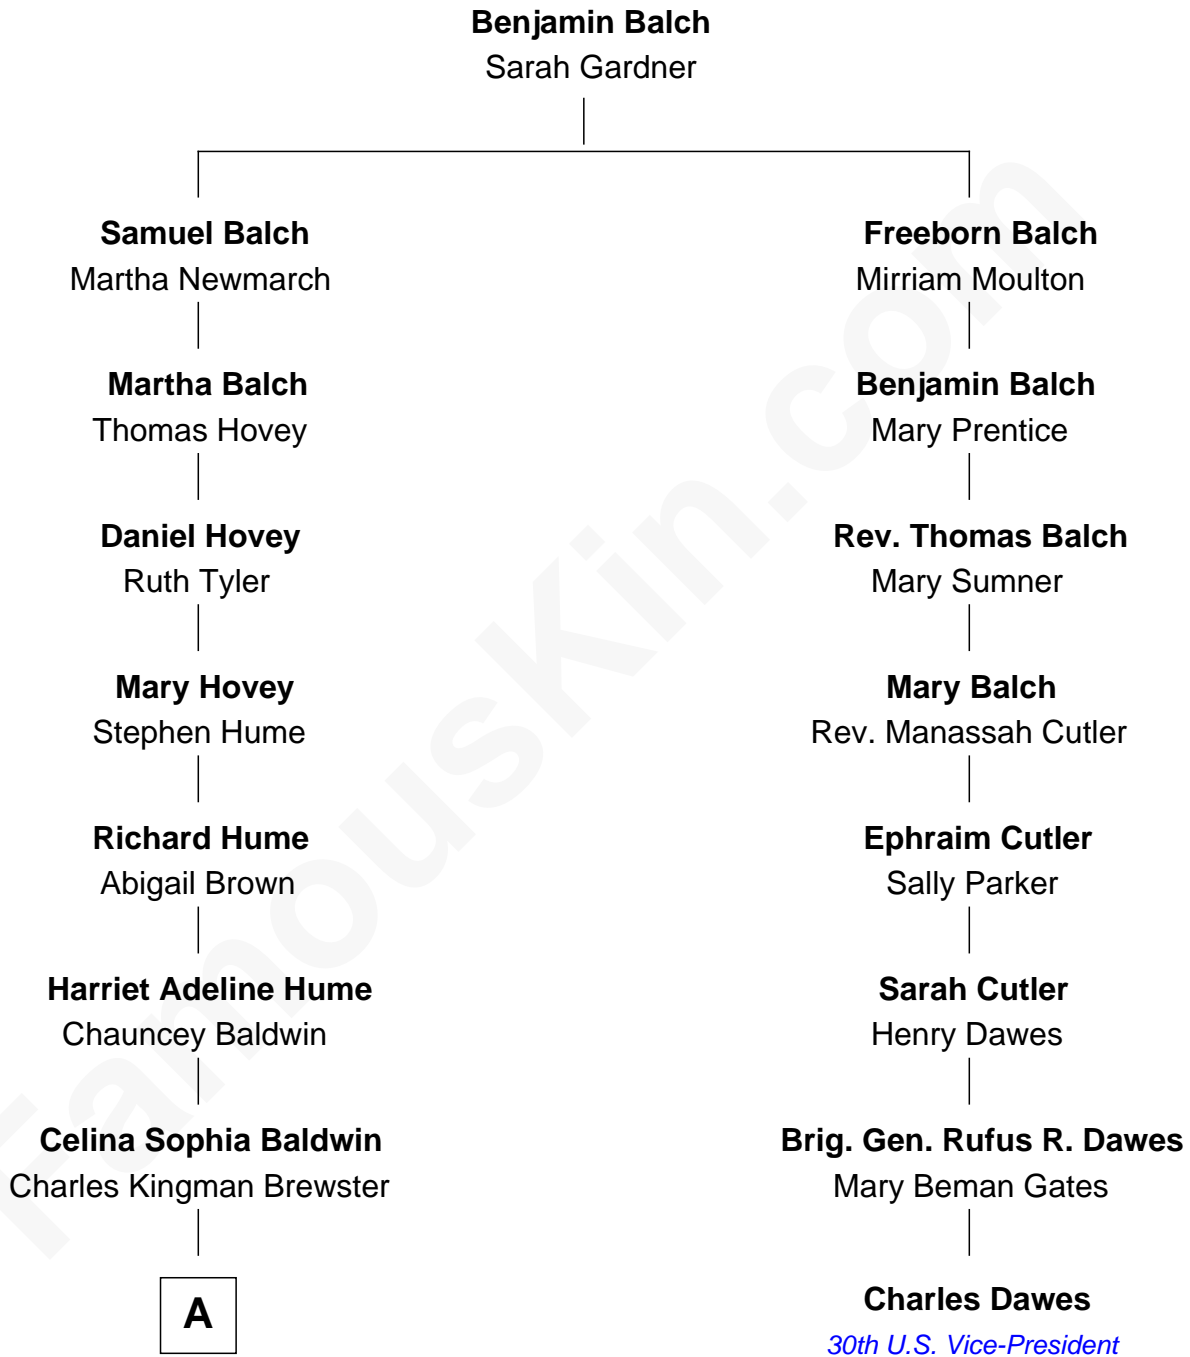

FamousKin.com Relationship Chart of

Jordana Brewster

TV and Movie Actress

7th cousin 3 times removed of

Charles Dawes

30th U.S. Vice-President

A

Kingman Brewster
Florence Foster Besse

Kingman Brewster
Mary Louise Phillips

Alden Brewster
Maria João Leão de Sousa

Jordana Brewster
TV and Movie Actress

FamousKin.com