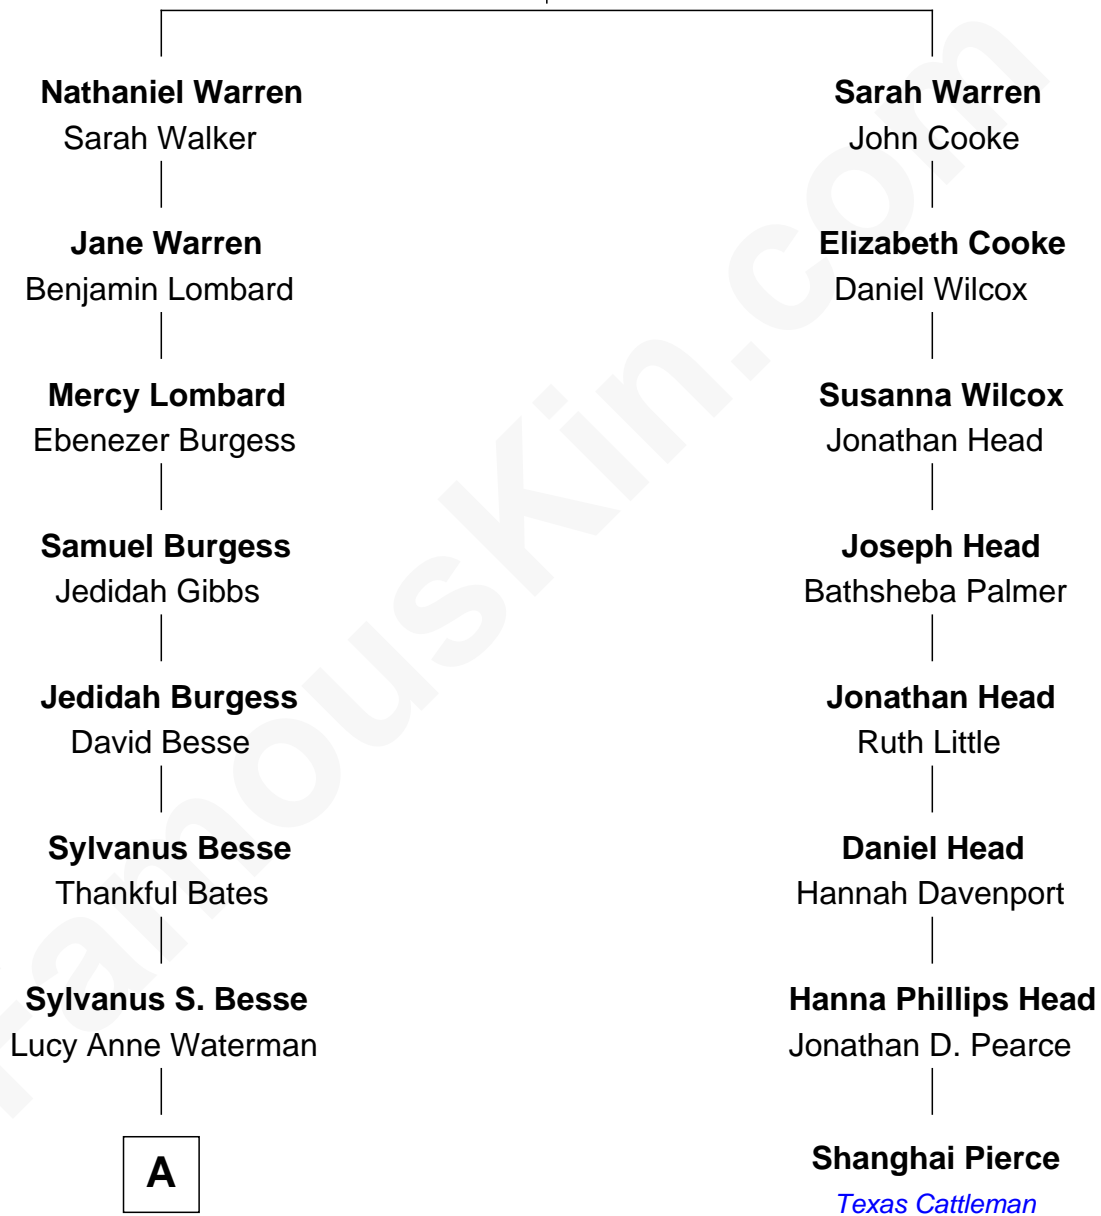

# FamousKin.com Relationship Chart of

**Jordana Brewster**

*TV and Movie Actress*

7th cousin 4 times removed of

**Shanghai Pierce**

*Texas Cattleman*

**Richard Warren**  
Elizabeth Walker

**A**

—  
**Lyman Waterman Besse**

Henrietta Louisa Seger

—  
**Florence Foster Besse**

Kingman Brewster

—  
**Kingman Brewster**

Mary Louise Phillips

—  
**Alden Brewster**

Maria João Leão de Sousa

—  
**Jordana Brewster**

*TV and Movie Actress*