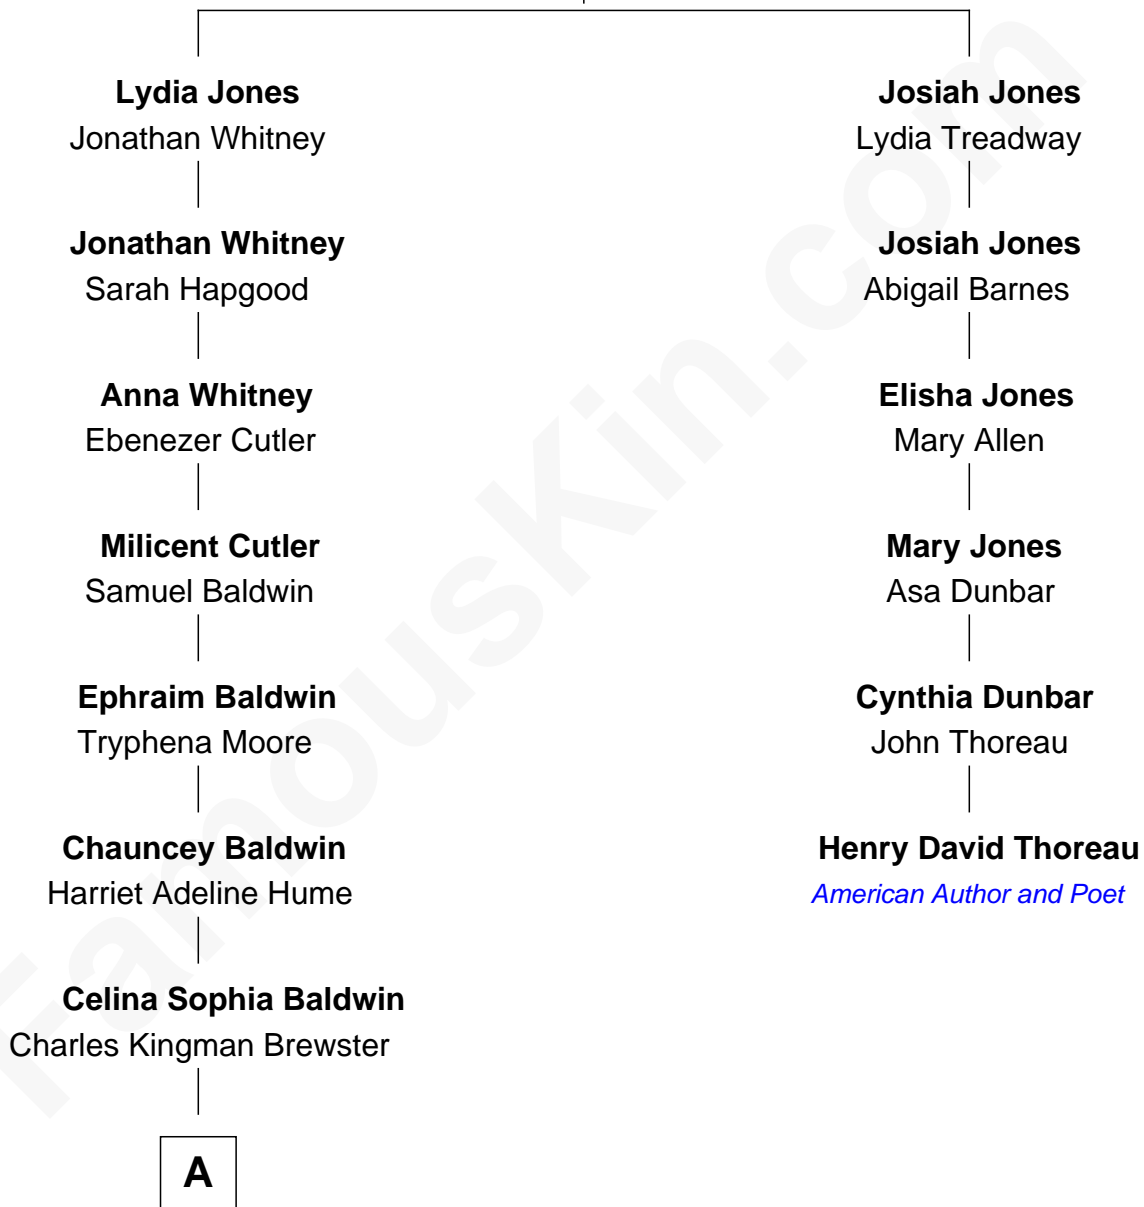

FamousKin.com Relationship Chart of

Jordana Brewster

TV and Movie Actress

5th cousin 5 times removed of

Henry David Thoreau

American Author and Poet

Lewis Jones

Anna Stone

A

Kingman Brewster
Florence Foster Besse

Kingman Brewster
Mary Louise Phillips

Alden Brewster
Maria João Leão de Sousa

Jordana Brewster
TV and Movie Actress

FamousKin.com