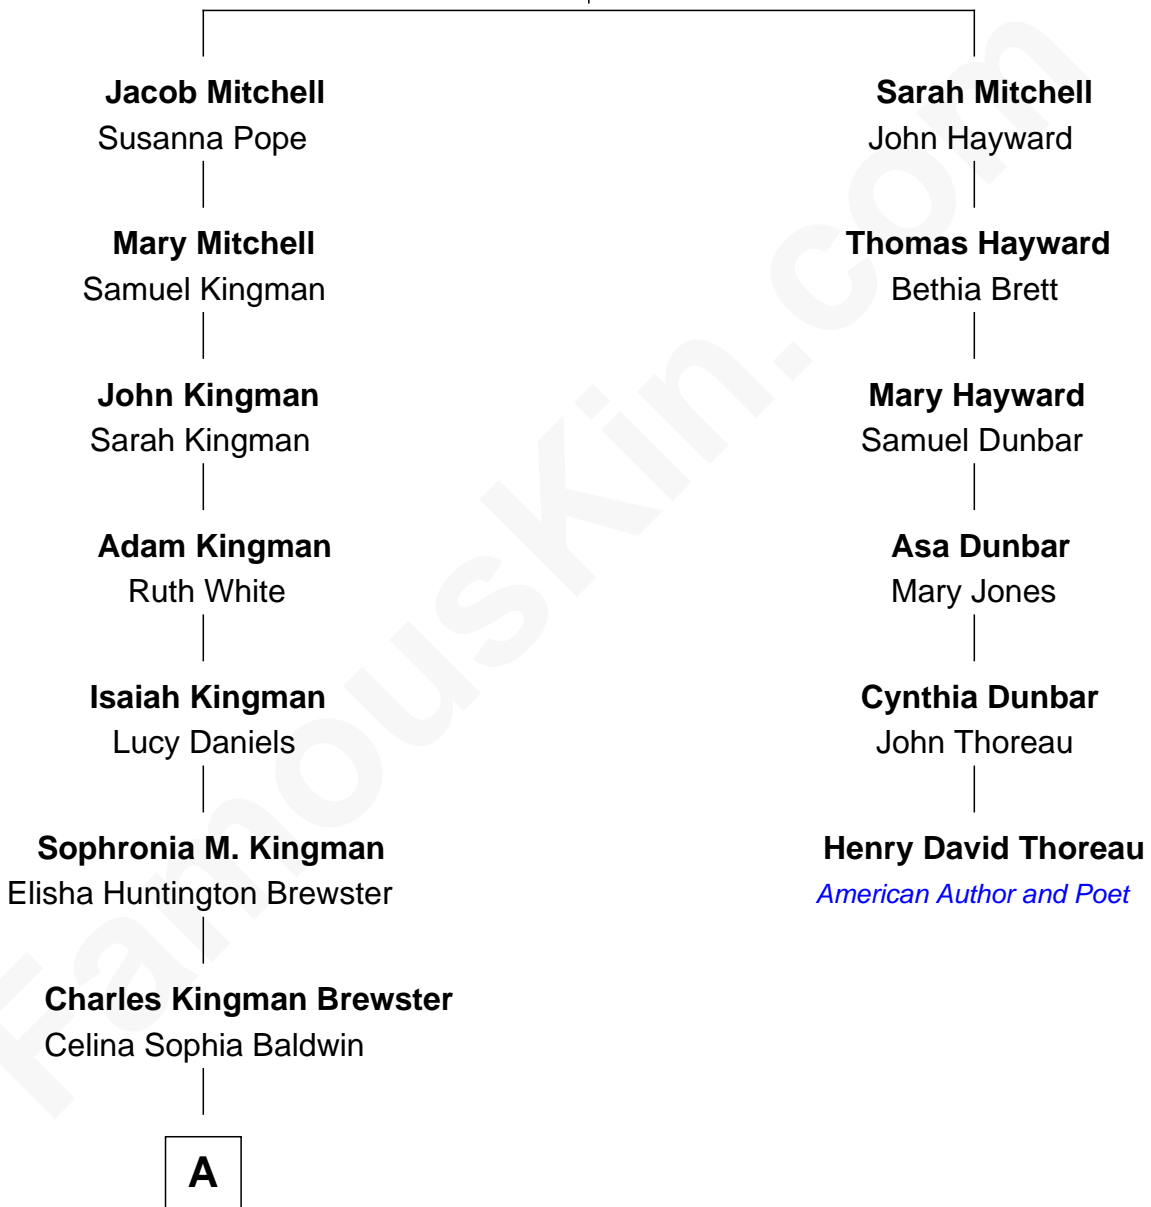

FamousKin.com Relationship Chart of

Jordana Brewster

TV and Movie Actress

5th cousin 5 times removed of

Henry David Thoreau

American Author and Poet

Experience Mitchell

Mary - - - - -

A

Kingman Brewster
Florence Foster Besse

Kingman Brewster
Mary Louise Phillips

Alden Brewster
Maria João Leão de Sousa

Jordana Brewster
TV and Movie Actress