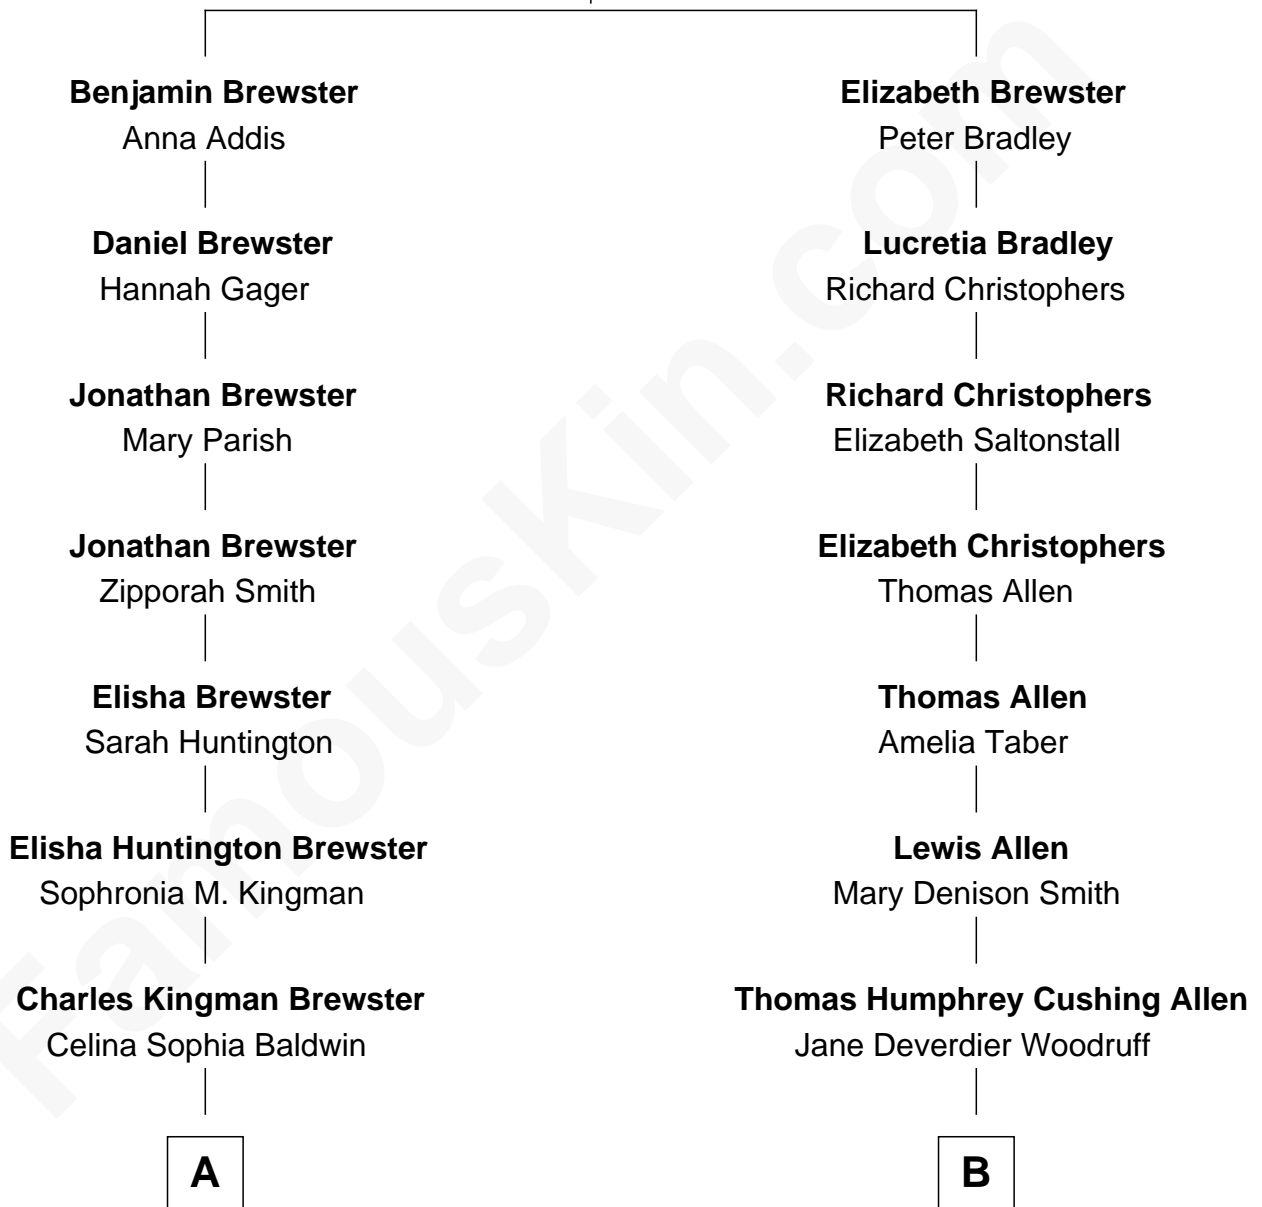

# FamousKin.com Relationship Chart of

**Jordana Brewster**  
TV and Movie Actress

10th cousin of

**Ted Danson**  
TV Actor - "Cheers", "CSI"

**Jonathan Brewster**  
Lucretia Oldham

**A**

**Kingman Brewster**  
Florence Foster Besse

**Kingman Brewster**  
Mary Louise Phillips

**Alden Brewster**  
Maria João Leão de Sousa

**Jordana Brewster**  
*TV and Movie Actress*

**B**

**William Mercer Allen**  
Virginia Reakirt Thompson

**Anna Louise Allen**  
Edward Bridge Danson

**Edward Bridge Danson**  
Jessica Harriet MacMaster

**Ted Danson**  
*TV Actor - "Cheers", "CSI"*