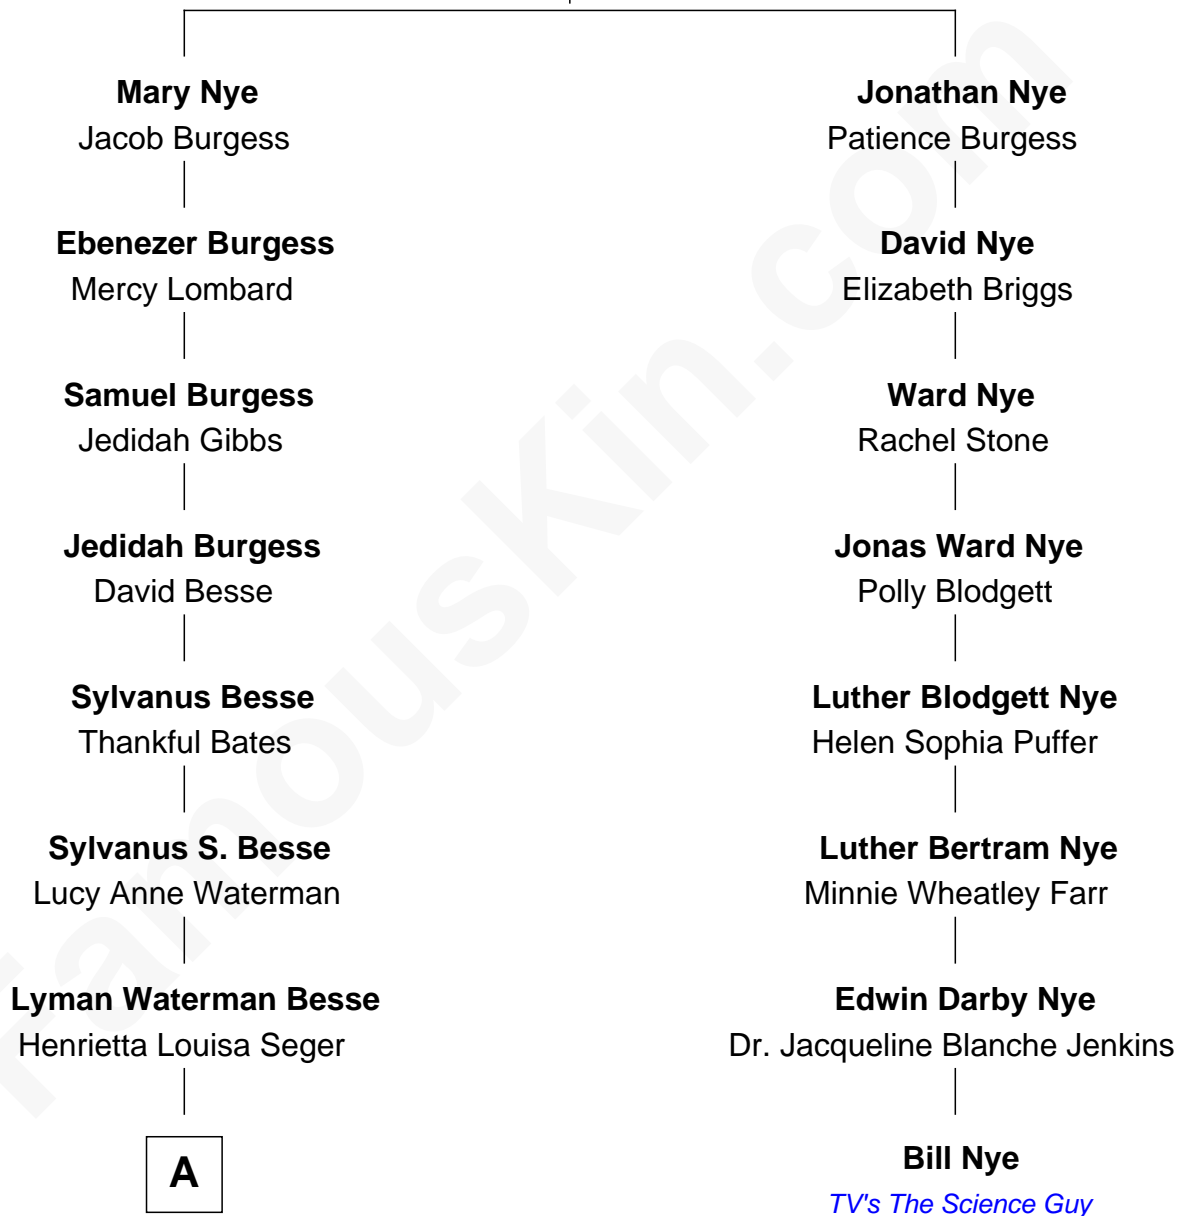

# FamousKin.com Relationship Chart of

**Jordana Brewster**  
*TV and Movie Actress*

7th cousin 3 times removed of

**Bill Nye**

*TV's The Science Guy*

**Benjamin Nye**  
Katherine Tupper

**A**

—  
**Florence Foster Besse**

Kingman Brewster

—  
**Kingman Brewster**

Mary Louise Phillips

—  
**Alden Brewster**

Maria João Leão de Sousa

—  
**Jordana Brewster**

*TV and Movie Actress*

FamousKin.com