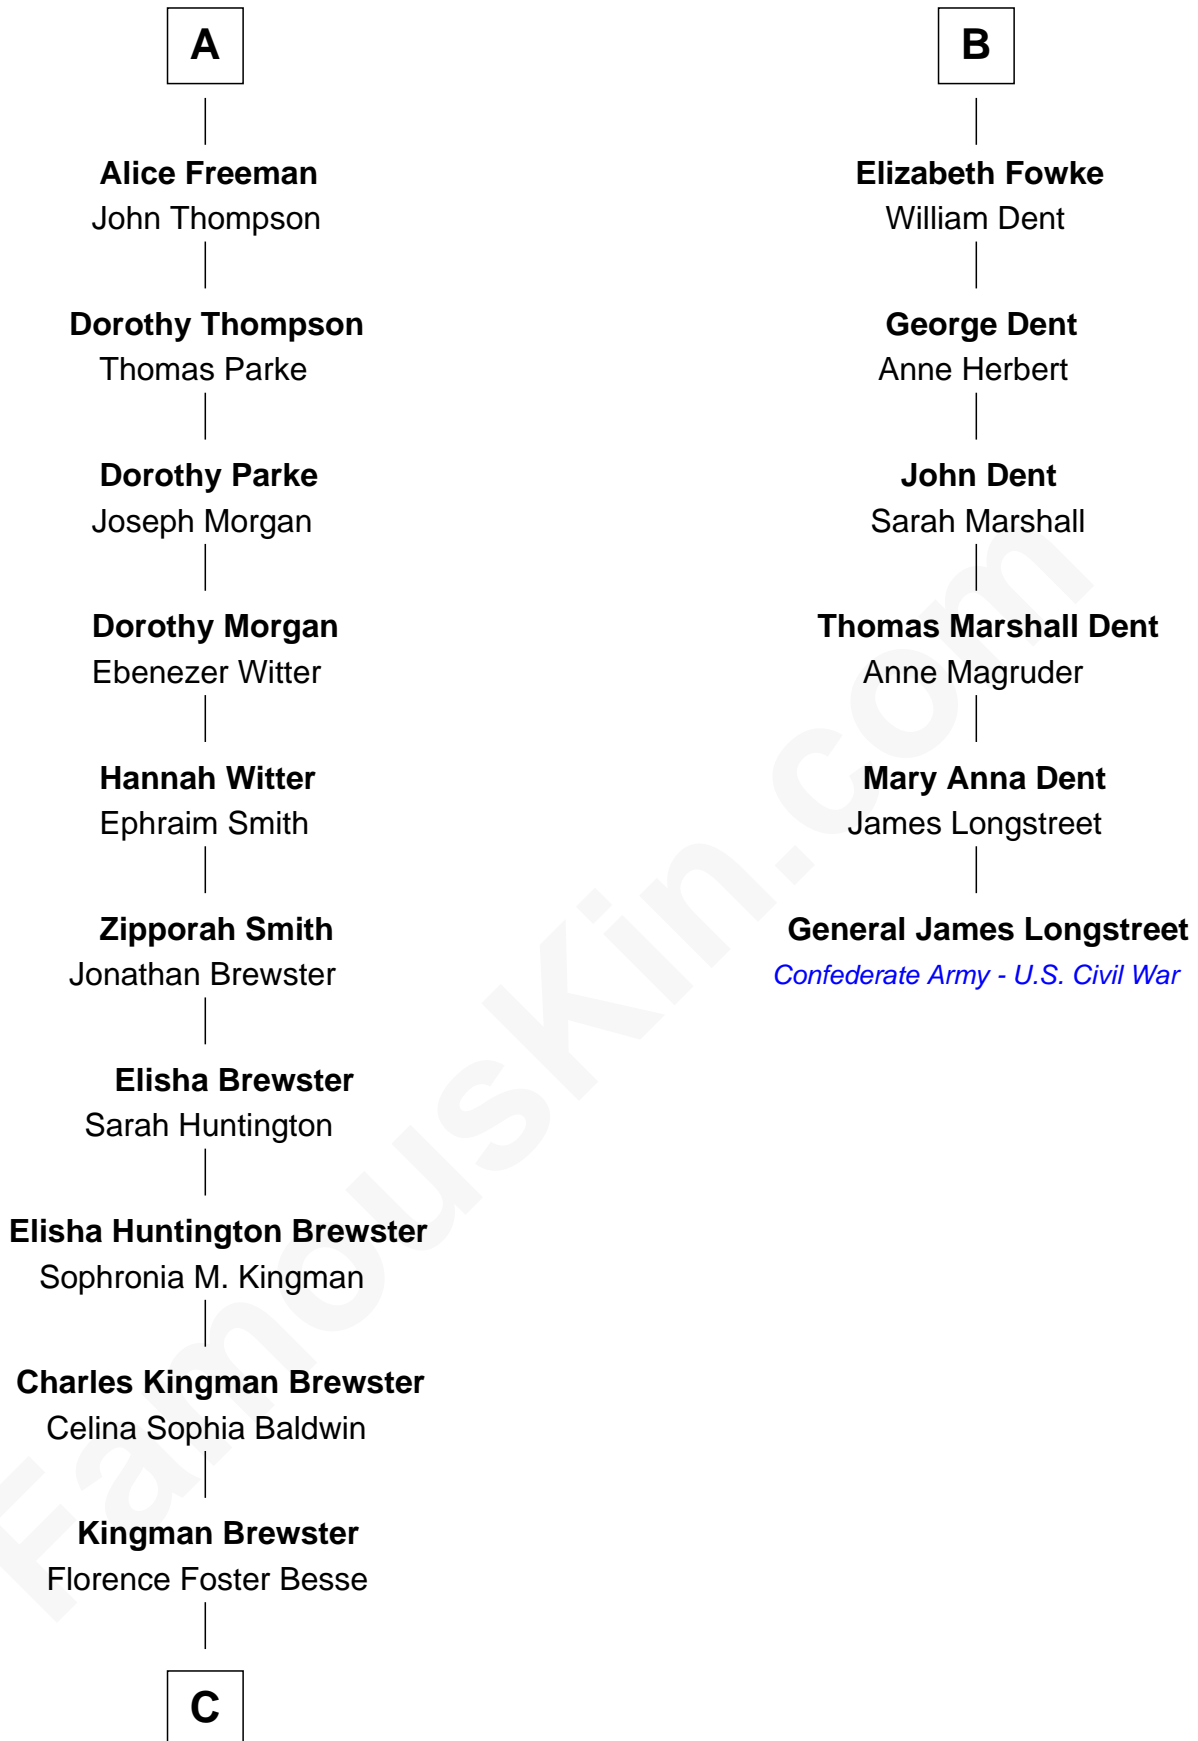

FamousKin.com Relationship Chart of

Jordana Brewster

TV and Movie Actress

12th cousin 7 times removed of

General James Longstreet

Confederate Army - U.S. Civil War

C

Kingman Brewster
Mary Louise Phillips

Alden Brewster
Maria João Leão de Sousa

Jordana Brewster
TV and Movie Actress

FamousKin.com