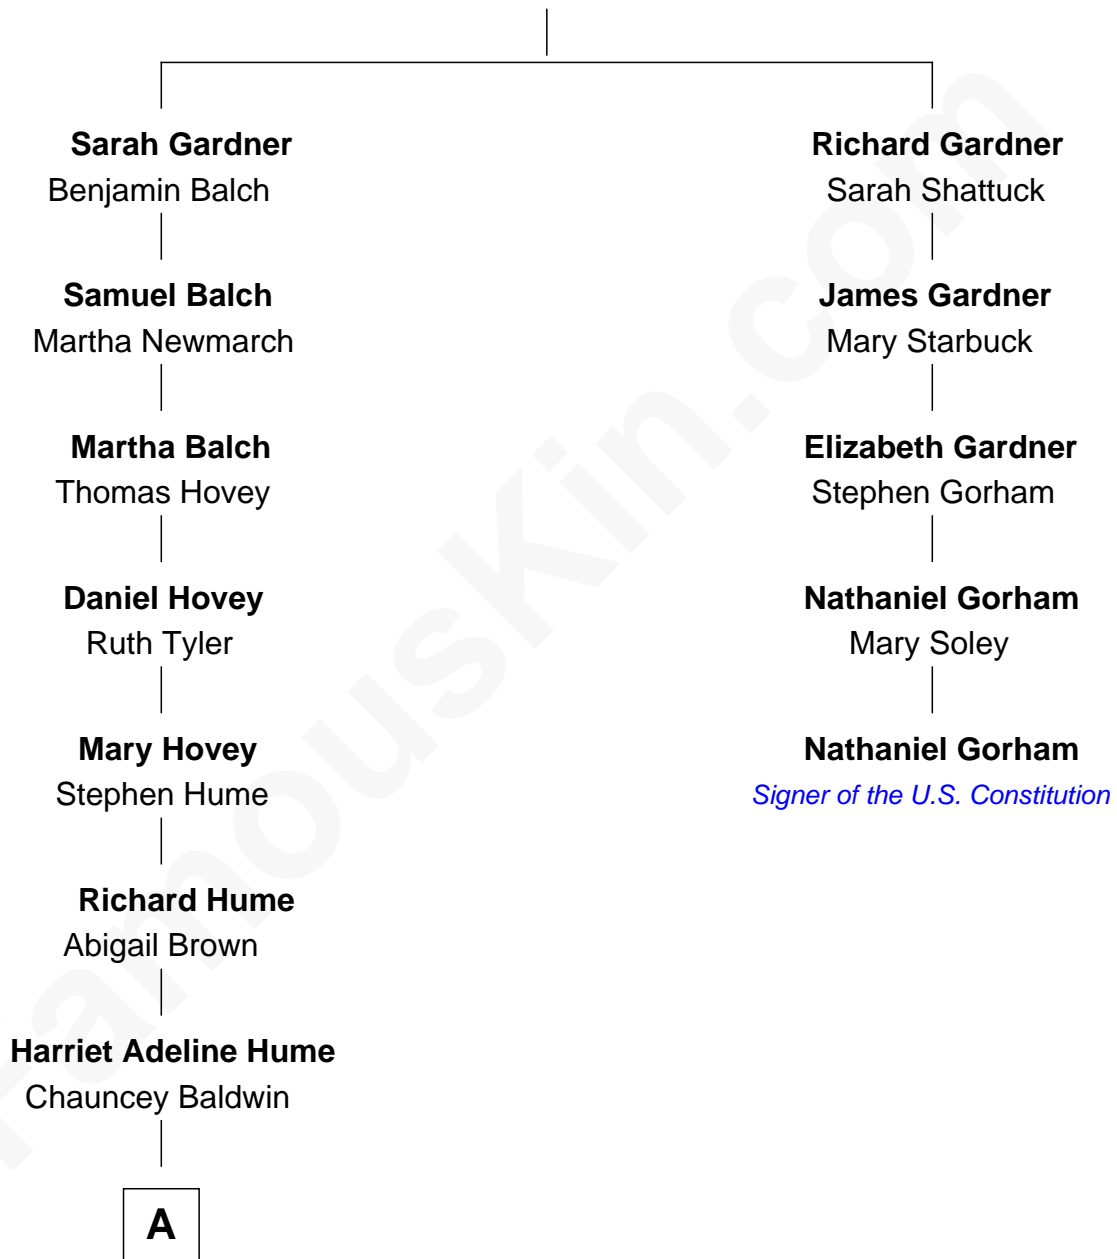

FamousKin.com Relationship Chart of

Jordana Brewster

TV and Movie Actress

4th cousin 7 times removed of

Nathaniel Gorham

Signer of the U.S. Constitution

Thomas Gardner

A

—
Celina Sophia Baldwin
Charles Kingman Brewster

—
Kingman Brewster
Florence Foster Besse

—
Kingman Brewster
Mary Louise Phillips

—
Alden Brewster
Maria João Leão de Sousa

—
Jordana Brewster
TV and Movie Actress