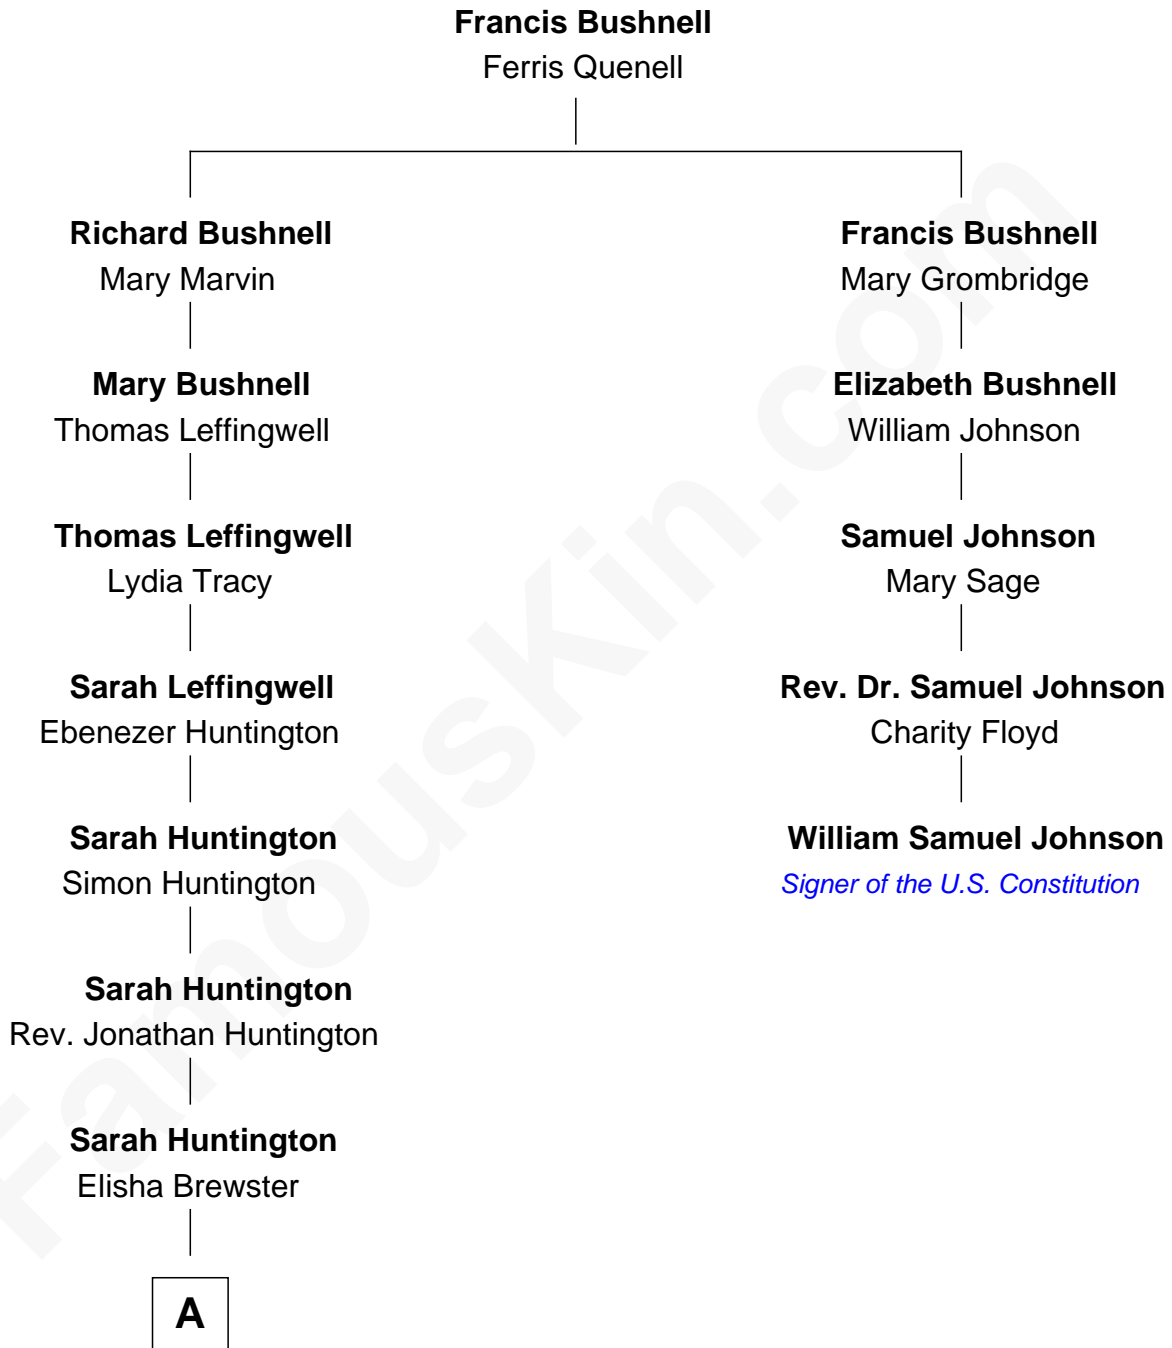

# FamousKin.com Relationship Chart of

**Jordana Brewster**

*TV and Movie Actress*

4th cousin 8 times removed of

**William Samuel Johnson**

*Signer of the U.S. Constitution*

**A**

—  
**Elisha Huntington Brewster**

Sophronia M. Kingman

—  
**Charles Kingman Brewster**

Celina Sophia Baldwin

—  
**Kingman Brewster**

Florence Foster Besse

—  
**Kingman Brewster**

Mary Louise Phillips

—  
**Alden Brewster**

Maria João Leão de Sousa

—  
**Jordana Brewster**

*TV and Movie Actress*