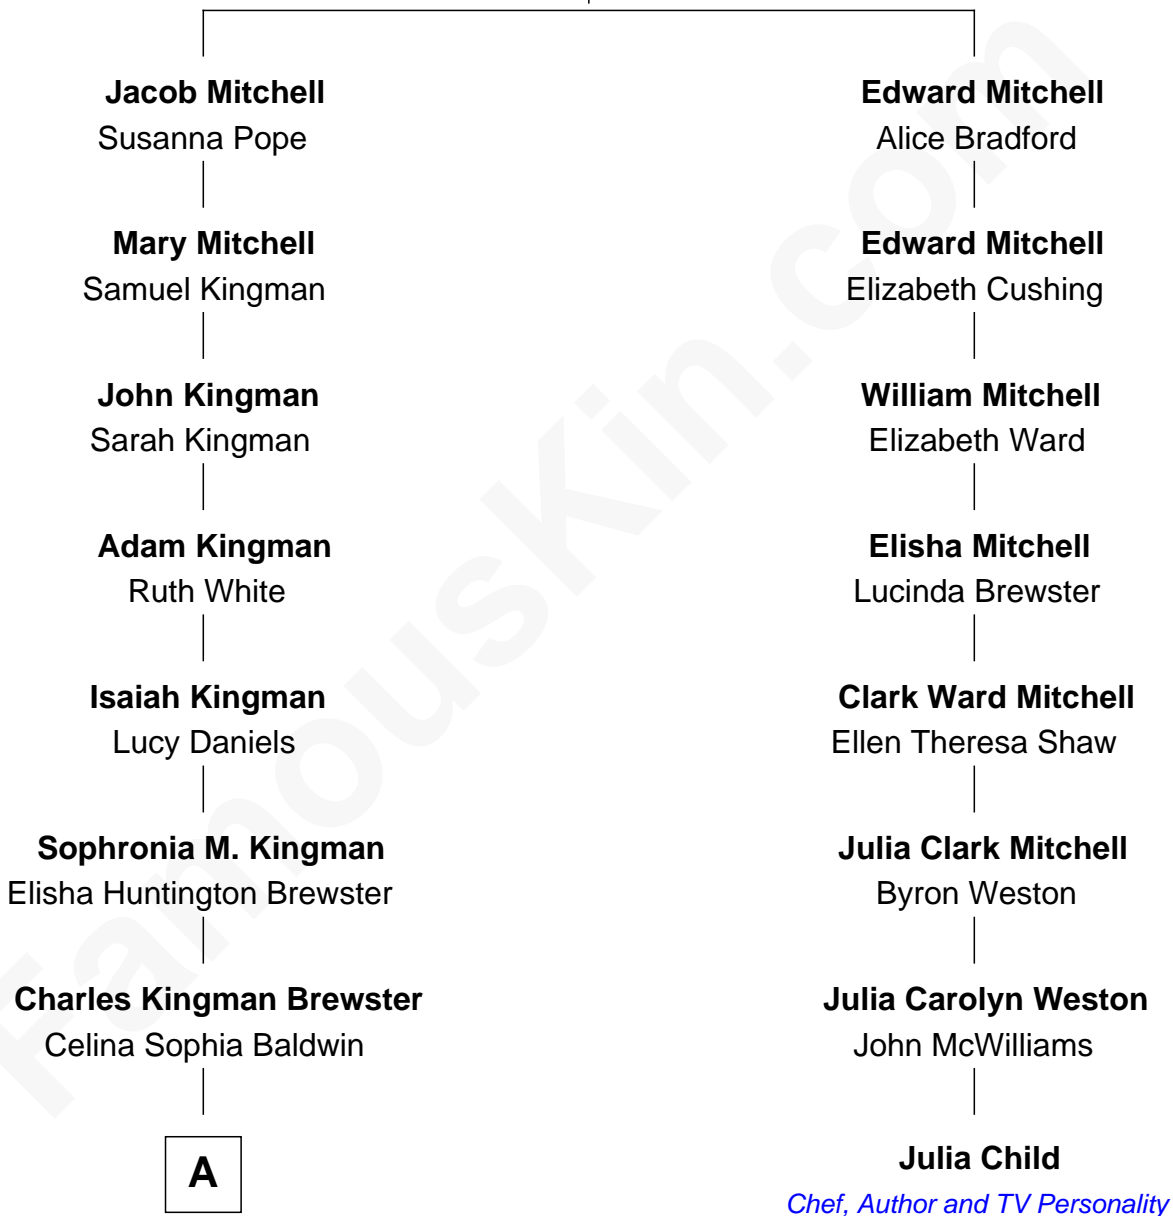

FamousKin.com Relationship Chart of

Jordana Brewster

TV and Movie Actress

7th cousin 3 times removed of

Julia Child

American Chef, Author and TV Personality

Experience Mitchell

Mary - - - - -

A

Kingman Brewster
Florence Foster Besse

Kingman Brewster
Mary Louise Phillips

Alden Brewster
Maria João Leão de Sousa

Jordana Brewster
TV and Movie Actress

FamousKin.com