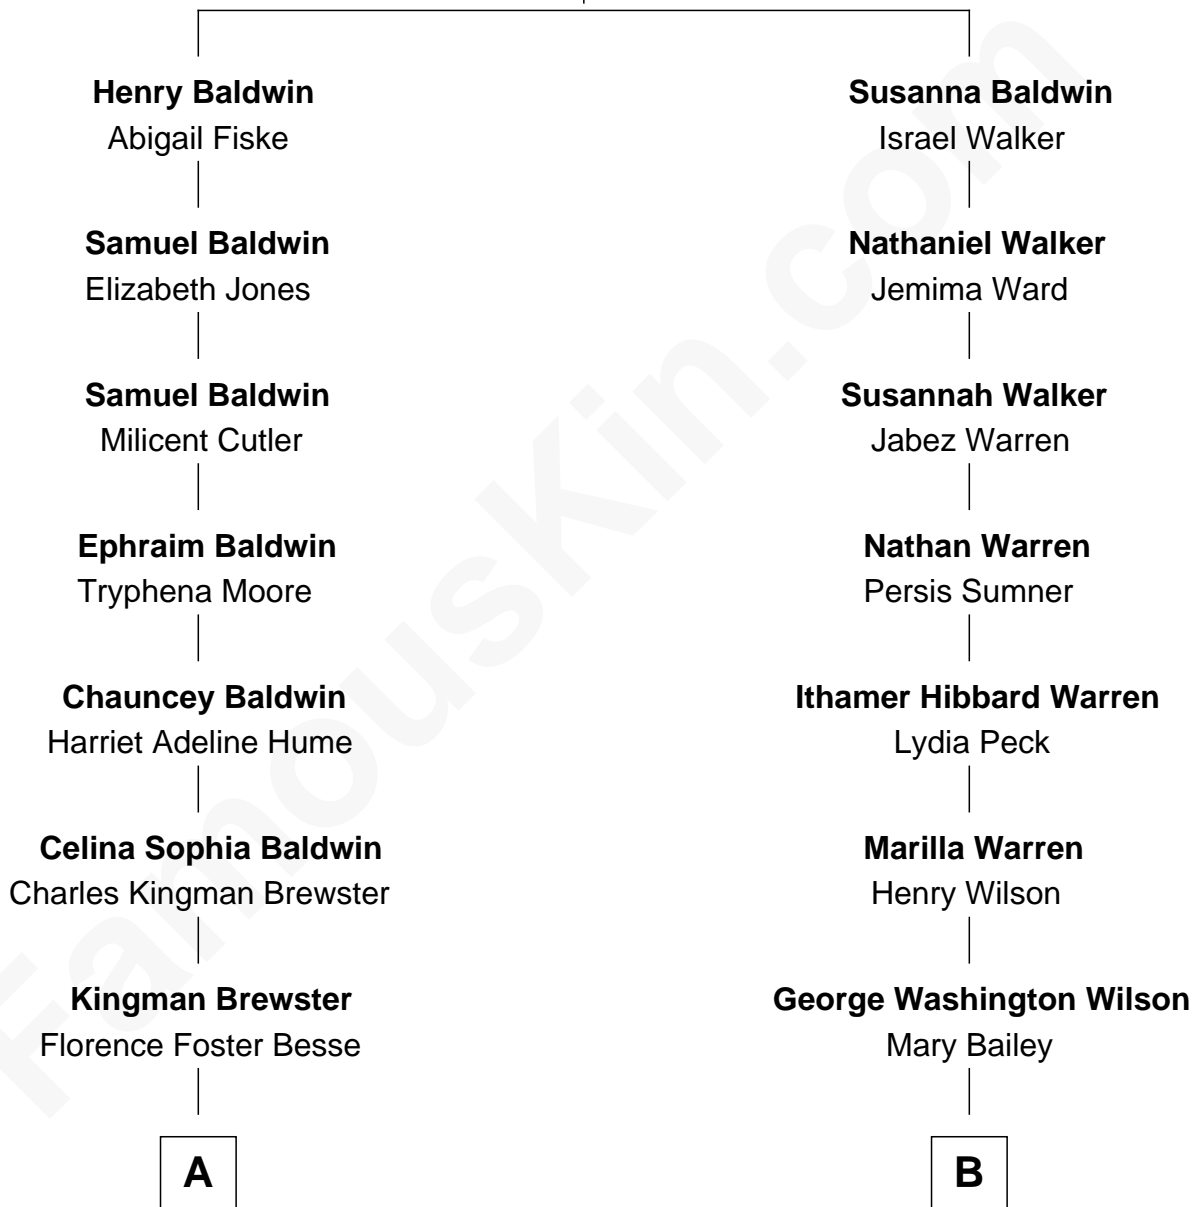

FamousKin.com Relationship Chart of

Jordana Brewster

TV and Movie Actress

9th cousin 1 time removed of

Brian Wilson

Co-Founder of The Beach Boys

Henry Baldwin
Phebe Richardson

A

Kingman Brewster
Mary Louise Phillips

Alden Brewster
Maria João Leão de Sousa

Jordana Brewster
TV and Movie Actress

B

William Henry Wilson
Alta Lenora Chitwood

William Coral Wilson
Edith Sophia Sthole

Murray Gage Wilson
Audree Neva Korthof