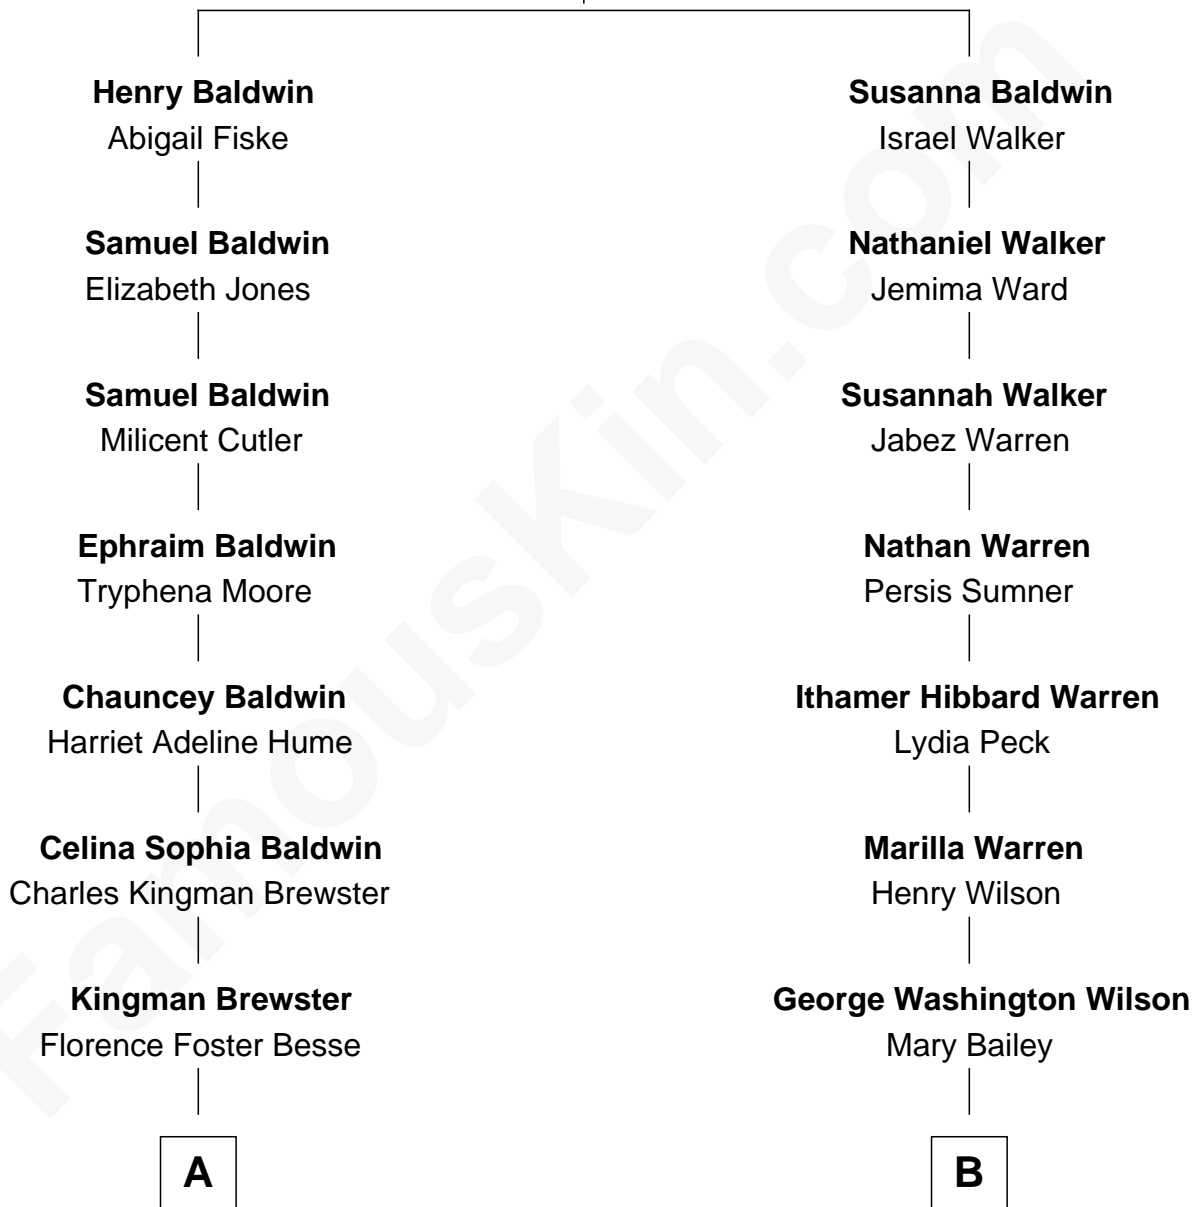

# FamousKin.com Relationship Chart of

**Jordana Brewster**

*TV and Movie Actress*

9th cousin 1 time removed of

**Carl Wilson**

*Co-Founder of The Beach Boys*

**Henry Baldwin**  
Phebe Richardson

**A**

**Kingman Brewster**  
Mary Louise Phillips

**Alden Brewster**  
Maria João Leão de Sousa

**Jordana Brewster**  
*TV and Movie Actress*

**B**

**William Henry Wilson**  
Alta Lenora Chitwood

**William Coral Wilson**  
Edith Sophia Sthole