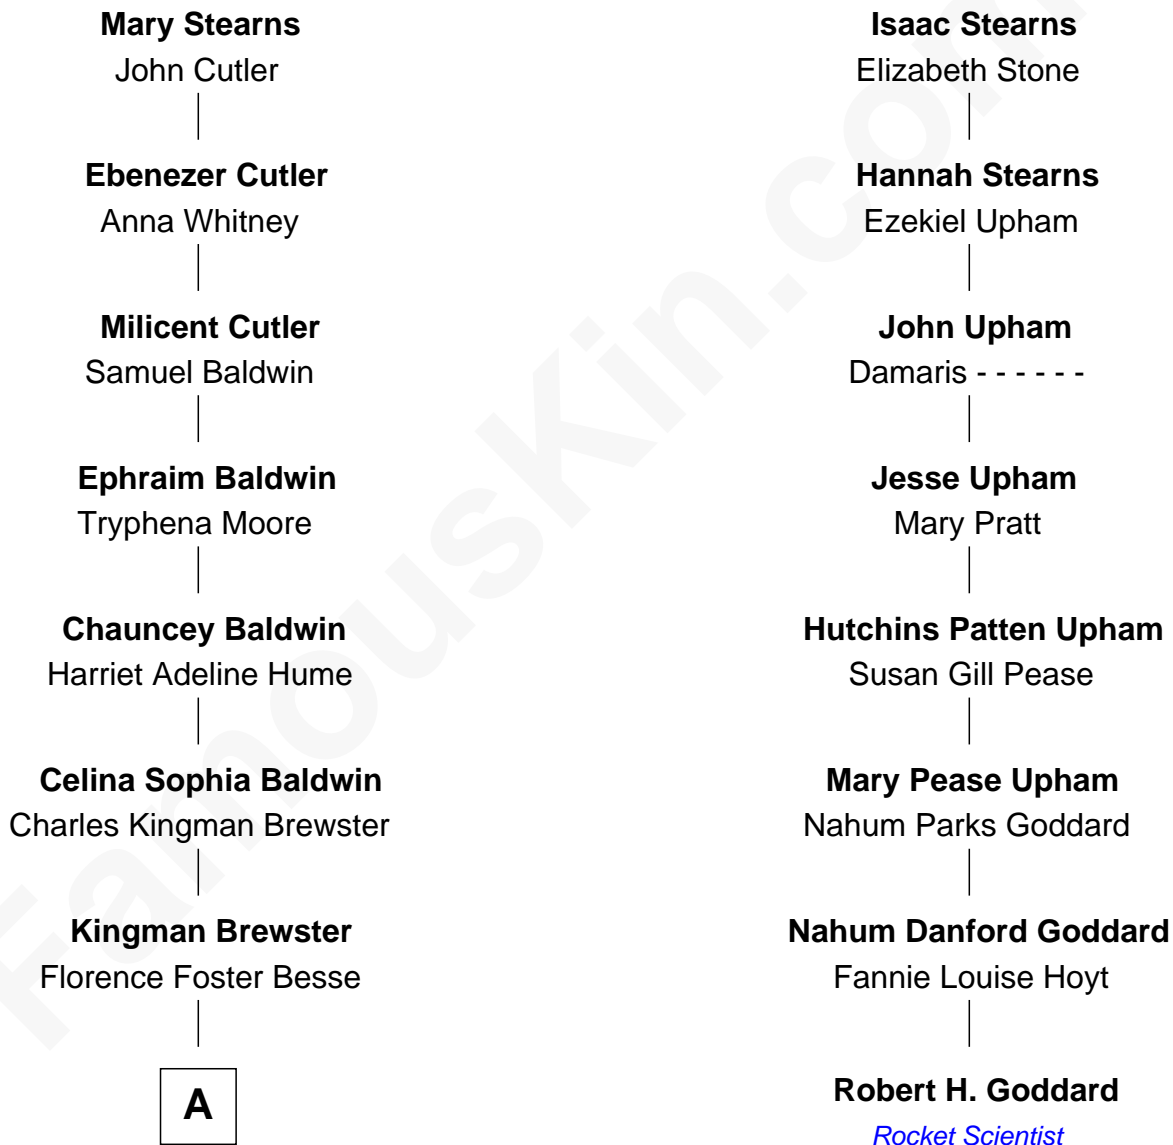

# FamousKin.com Relationship Chart of

**Jordana Brewster**

*TV and Movie Actress*

7th cousin 2 times removed of

**Robert H. Goddard**

*Inventor of First Liquid-propelled Rocket*

**Isaac Stearns**

Sarah Beers

A

Kingman Brewster  
Mary Louise Phillips

Alden Brewster  
Maria João Leão de Sousa

Jordana Brewster  
*TV and Movie Actress*