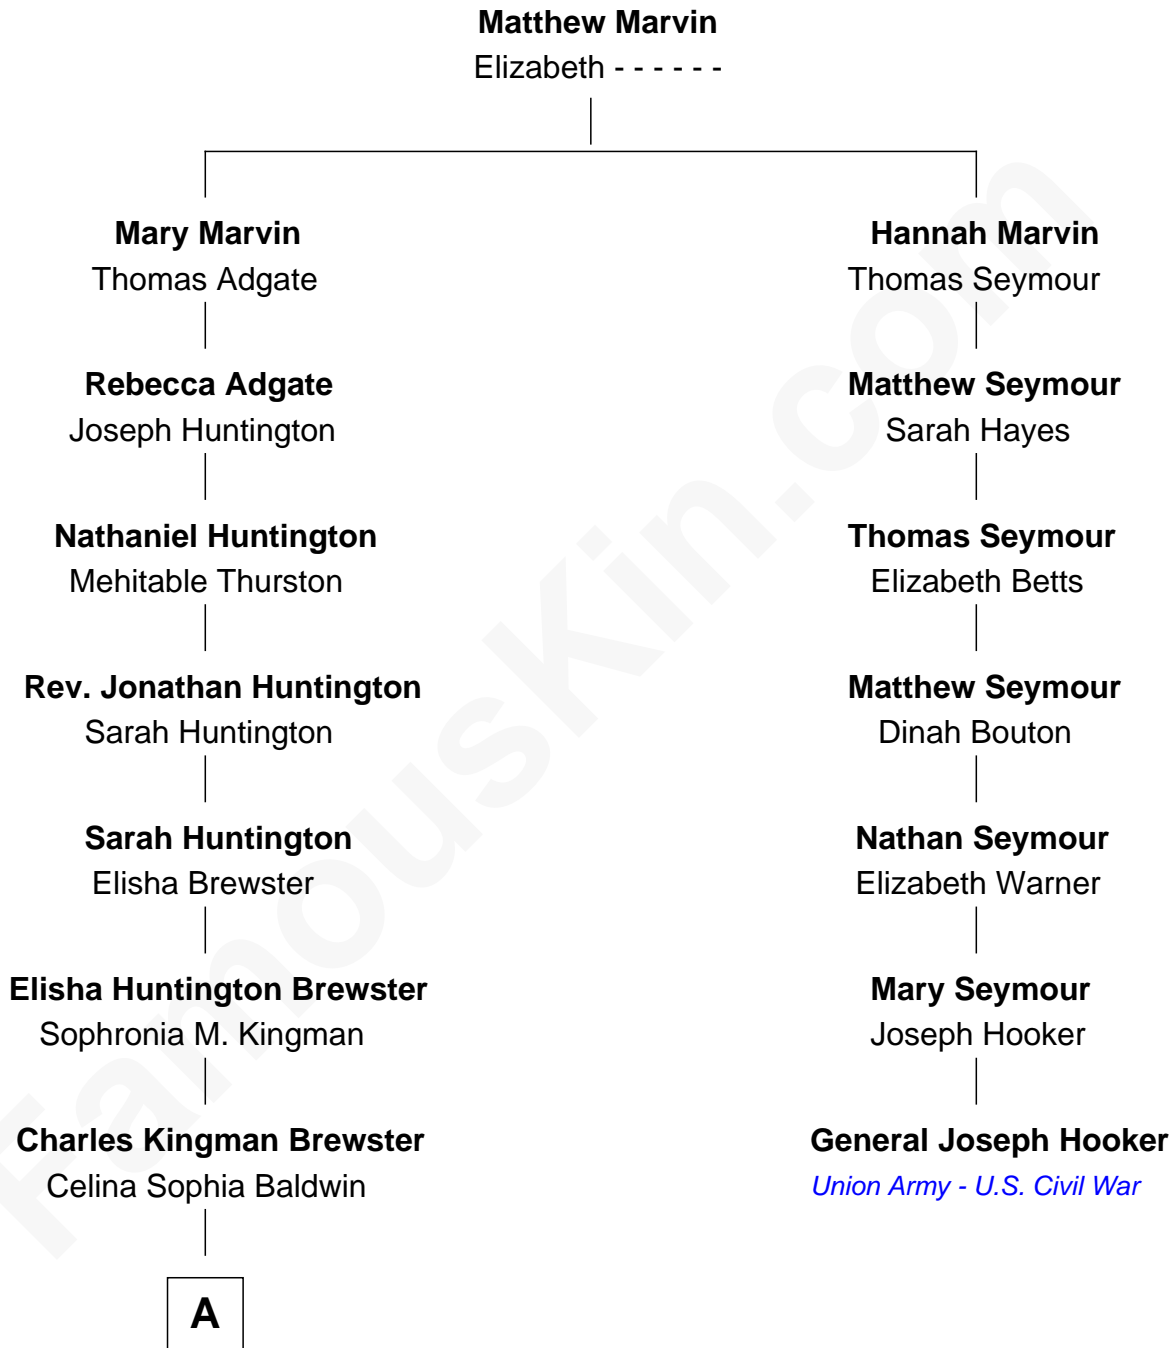

FamousKin.com Relationship Chart of

Jordana Brewster

TV and Movie Actress

6th cousin 4 times removed of

General Joseph Hooker

Union Army - U.S. Civil War

A

Kingman Brewster
Florence Foster Besse

Kingman Brewster
Mary Louise Phillips

Alden Brewster
Maria João Leão de Sousa

Jordana Brewster
TV and Movie Actress