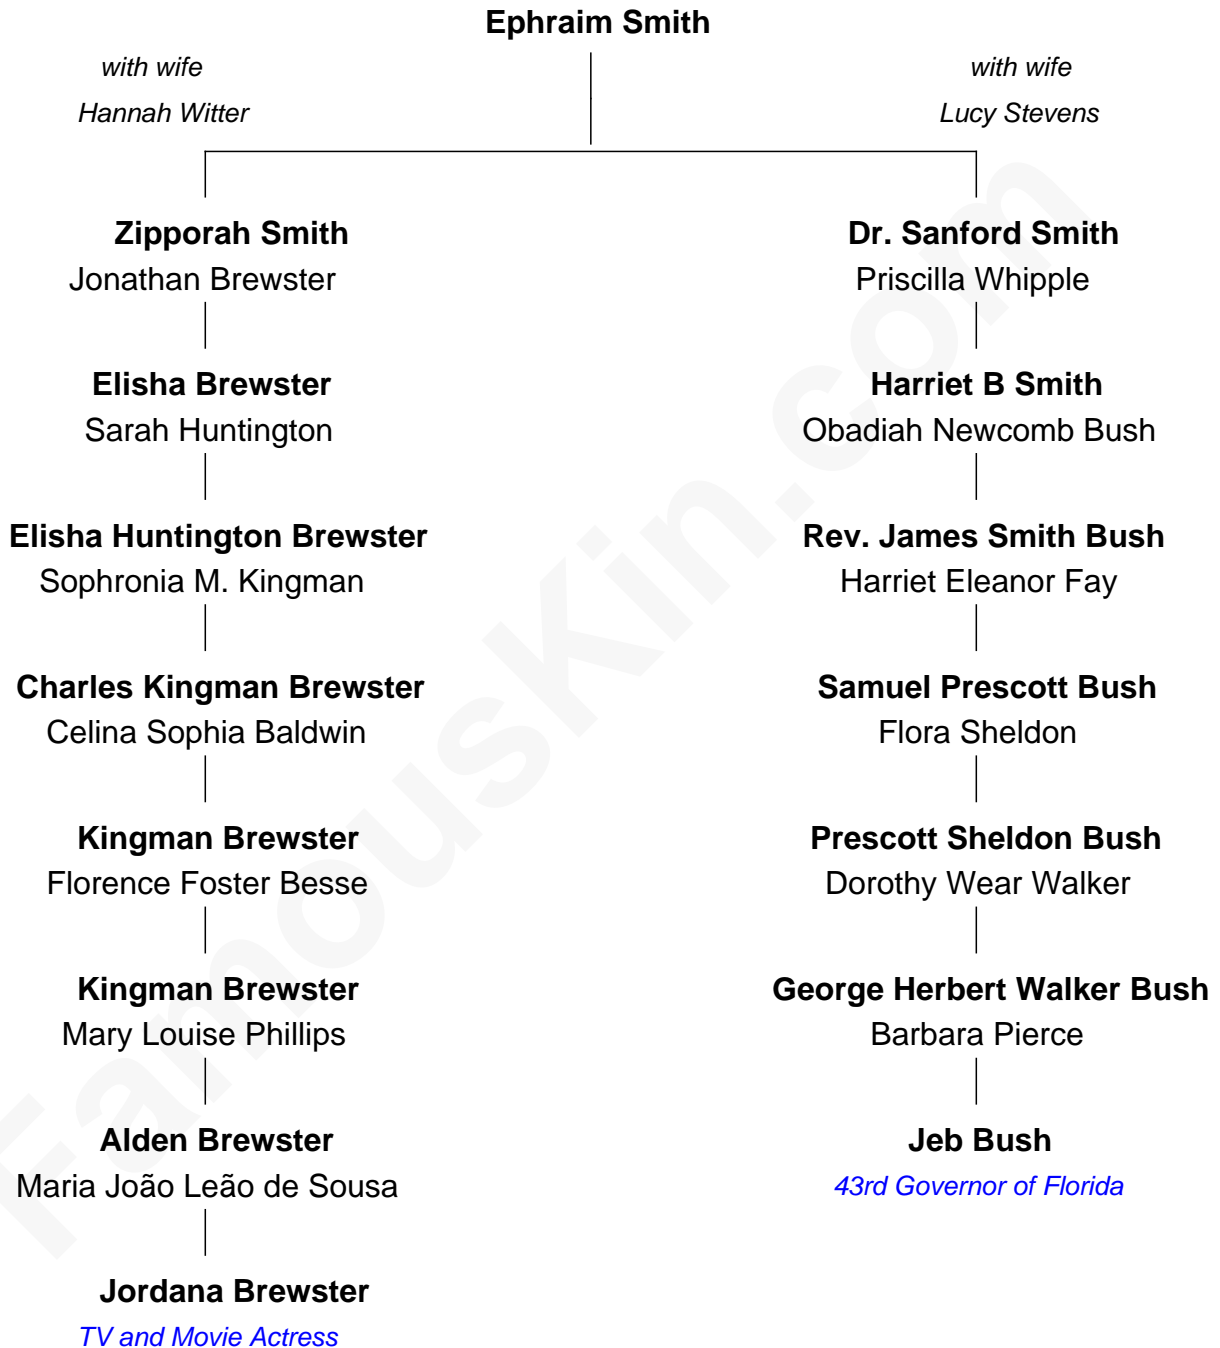

# FamousKin.com Relationship Chart of

**Jordana Brewster**  
*TV and Movie Actress*

6th cousin 1 time removed of

**Jeb Bush**  
*43rd Governor of Florida*

Jordana Brewster photo by [Andre Luis](#) (CC BY-SA 3.0)