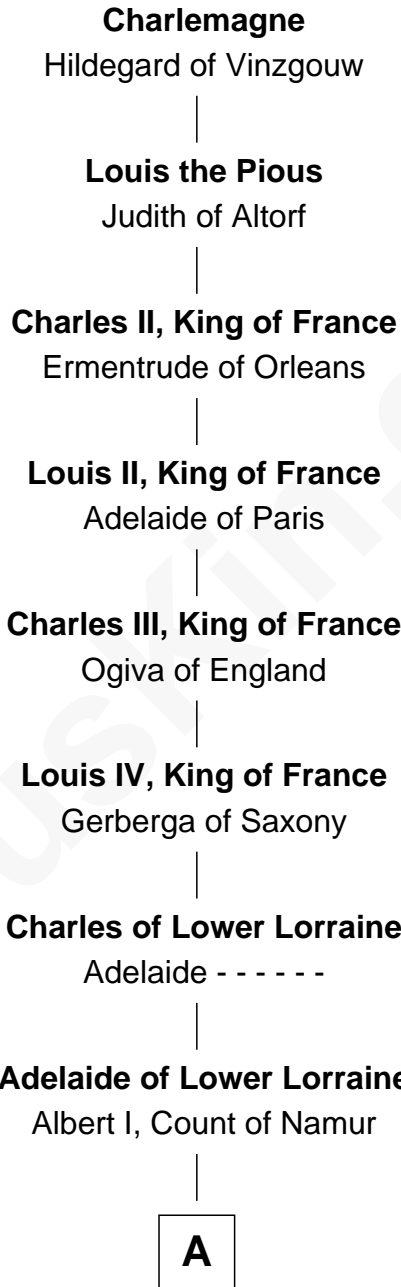

# FamousKin.com Relationship Chart of

**Jordana Brewster**

*TV and Movie Actress*

39th Great-granddaughter of

**Charlemagne**

*King of the Franks*

**A**

**Albert II, Count of Namur**  
Regelinde of Lower Lorraine

**Albert III, Count of Namur**  
Ida of Saxony

**Godfrey, Count of Namur**  
Sybil of Chateau-Porcien

Probable

**Elizabeth of Namur**  
Gervais, Count of Rethel

**Miliscent of Rethel**  
Richard de Camville

**William de Camville**  
Auberée de Marmion

**William de Camville**  
Iseuda - - - - -

**Thomas de Camville**  
Agnes - - - - -

**Felicia de Camville**  
Philip Durvassal

**Thomas Durvassal**  
Margery - - - - -

**B**

**B**

**Margery Durvassal**

William de la Spine

**William de la Spine**

Alice de Bruley

**Sir Guy de la Spine**

Katherine - - - - -