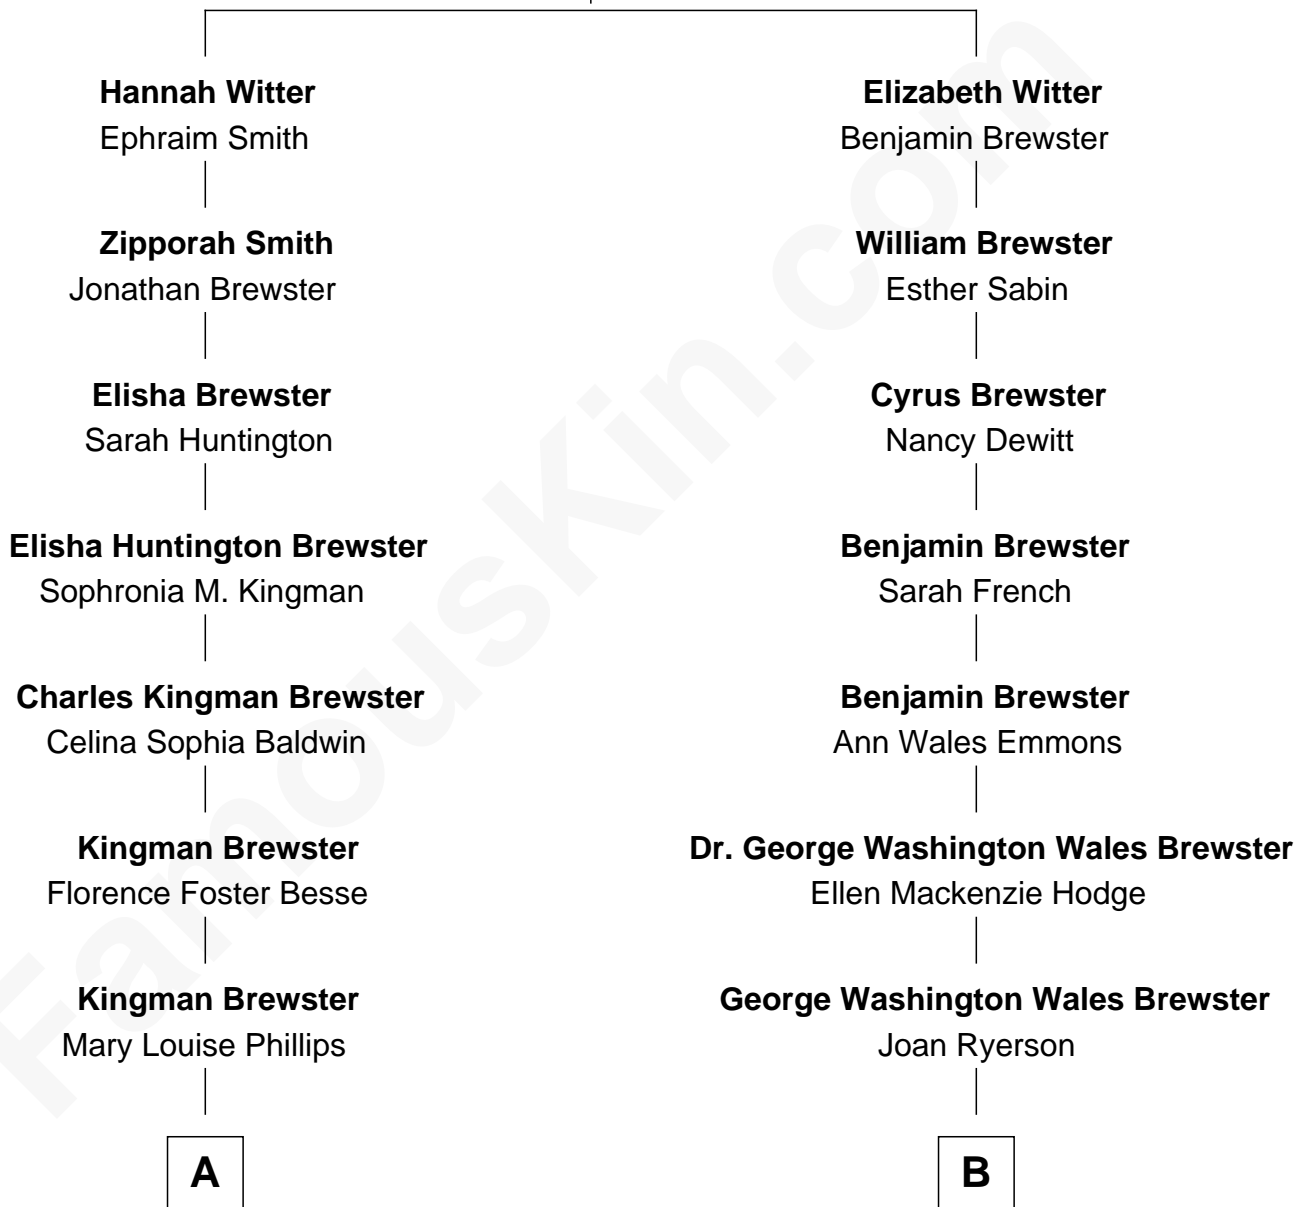

FamousKin.com Relationship Chart of

Jordana Brewster
TV and Movie Actress

8th cousin of

Paget Brewster
TV Actress

Ebenezer Witter
Dorothy Morgan

FamousKin.com