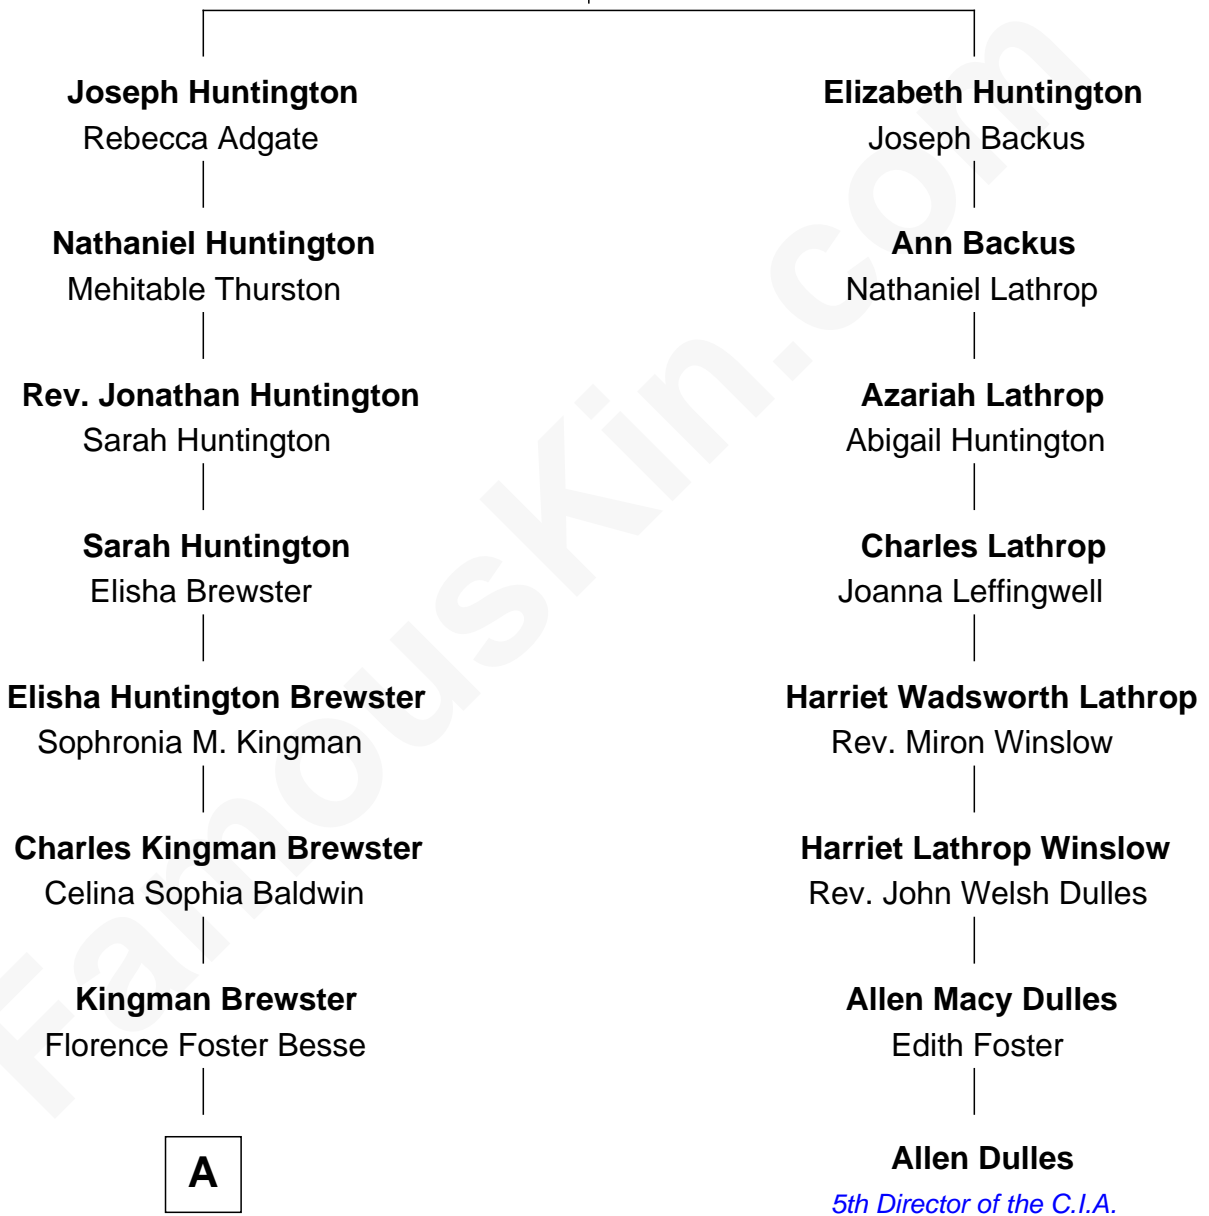

# FamousKin.com Relationship Chart of

**Jordana Brewster**  
TV and Movie Actress

7th cousin 2 times removed of

**Allen Dulles**  
5th Director of the C.I.A.

**Simon Huntington**  
Sarah Clark

A

**Allen Dulles**  
*5th Director of the C.I.A.*

**A**

Kingman Brewster

Mary Louise Phillips

Alden Brewster

Maria João Leão de Sousa

Jordana Brewster

*TV and Movie Actress*

FamousKin.com