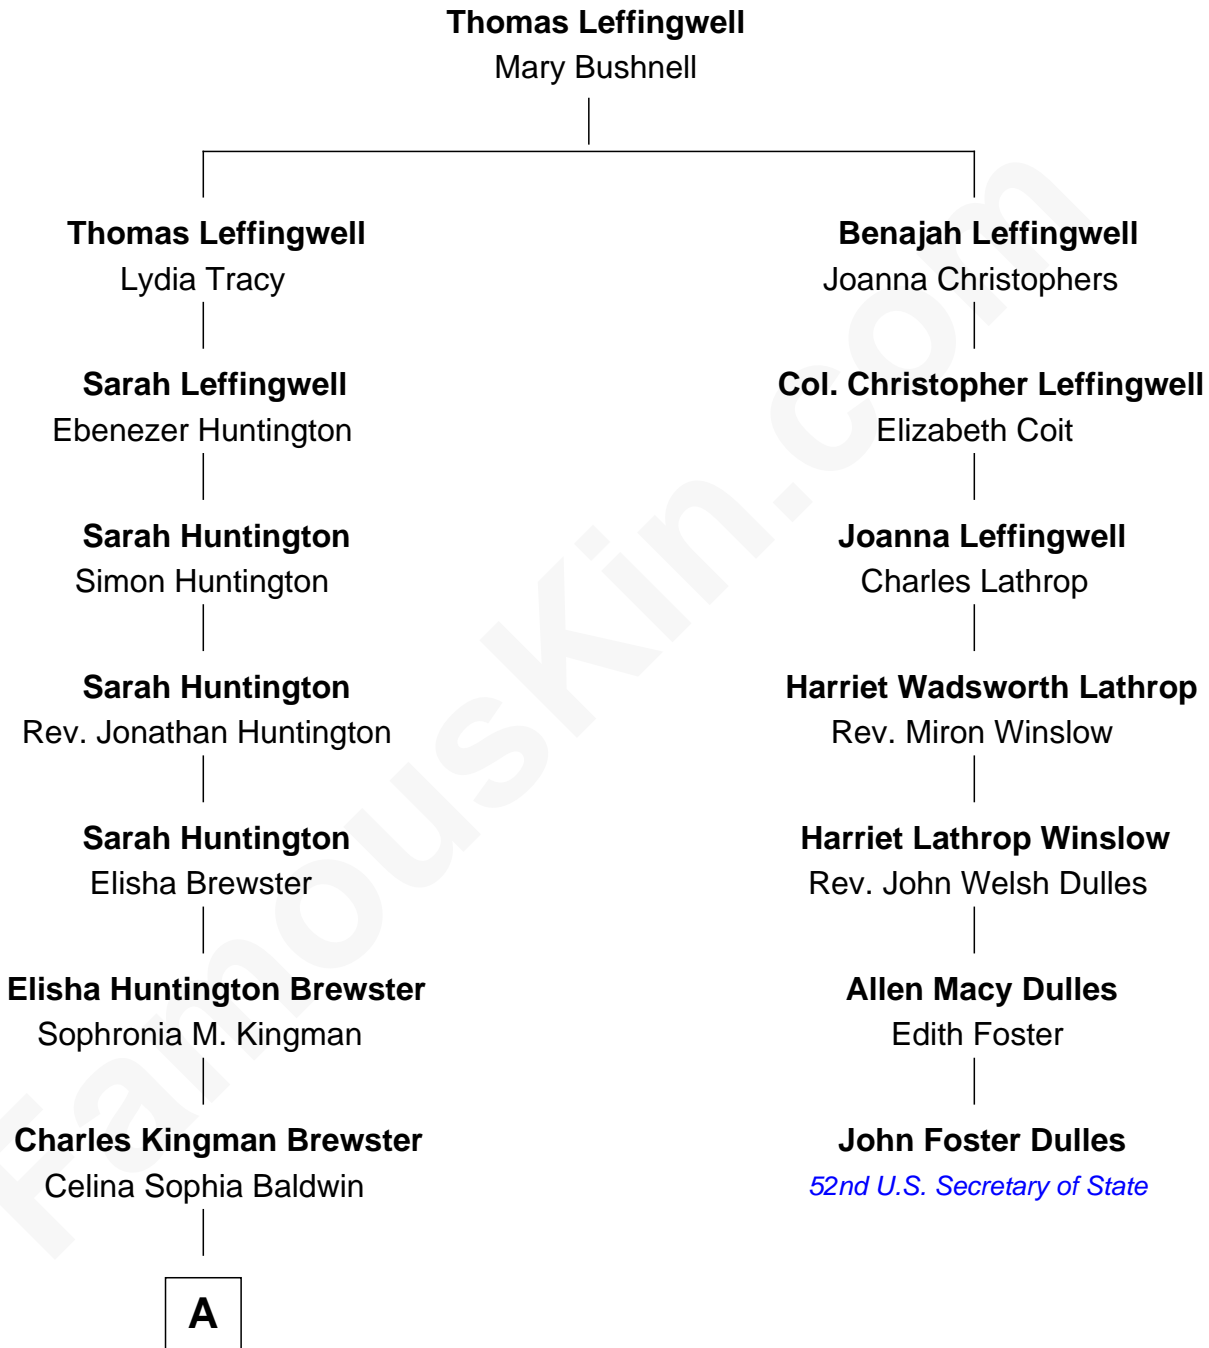

# FamousKin.com Relationship Chart of

**Jordana Brewster**

*TV and Movie Actress*

6th cousin 4 times removed of

**John Foster Dulles**

*52nd U.S. Secretary of State*

**A**

—  
**Kingman Brewster**  
Florence Foster Besse

—  
**Kingman Brewster**  
Mary Louise Phillips

—  
**Alden Brewster**  
Maria João Leão de Sousa

—  
**Jordana Brewster**  
*TV and Movie Actress*

FamousKin.com