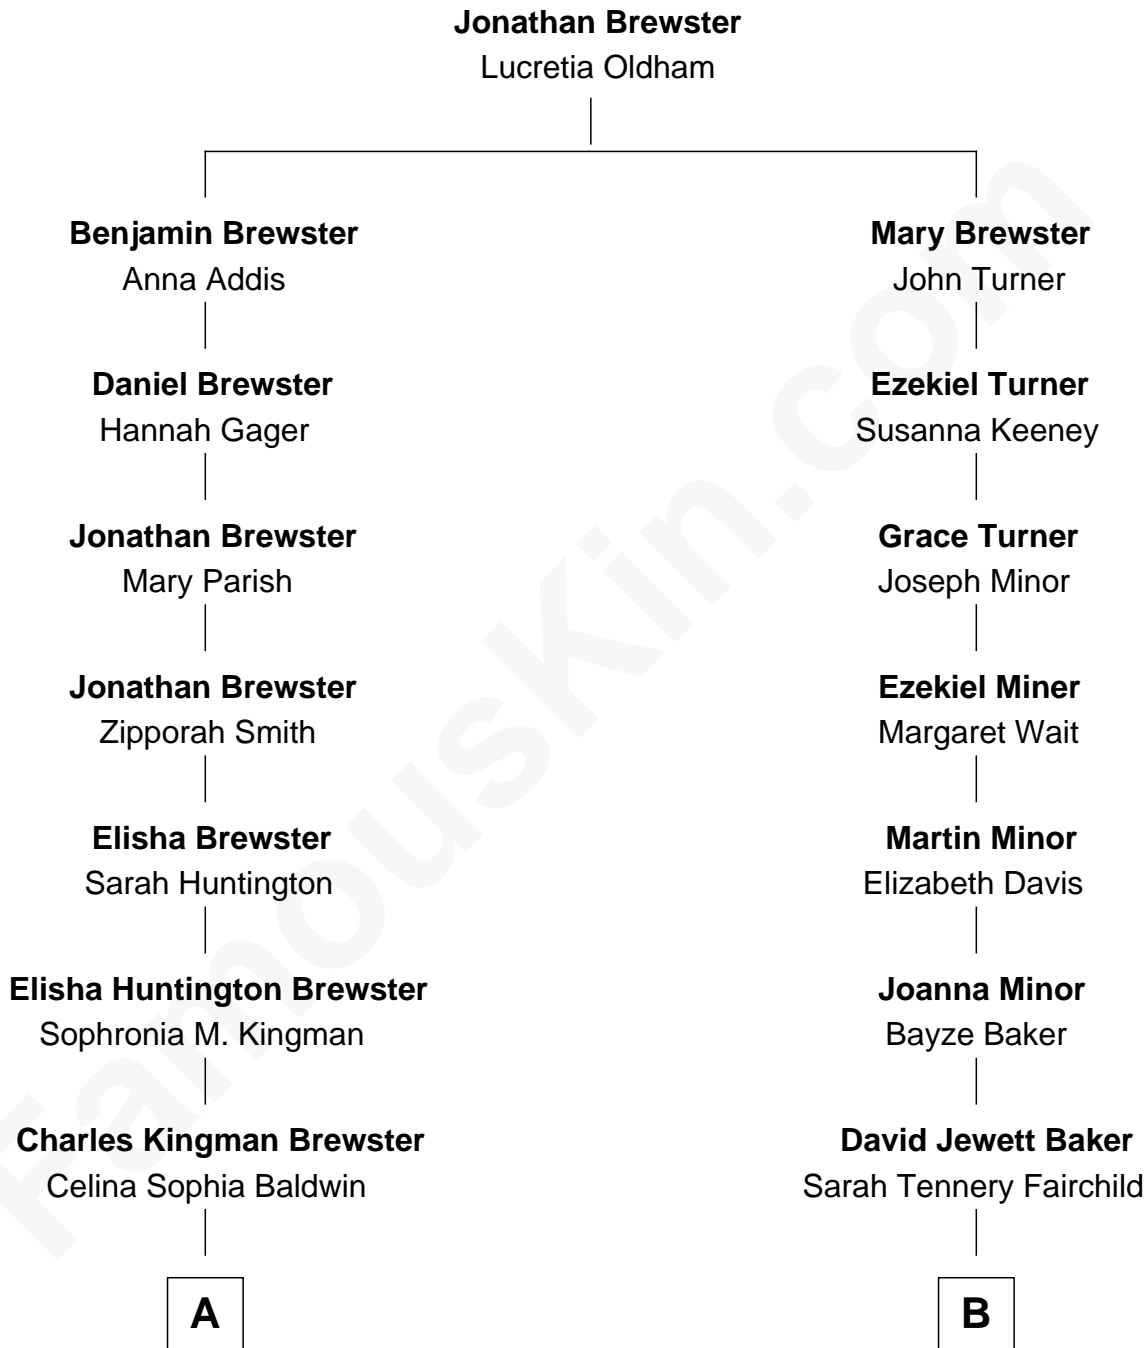

# FamousKin.com Relationship Chart of

**Jordana Brewster**

*TV and Movie Actress*

10th cousin 1 time removed of

**Chevy Chase**

*Comedian, Actor and Writer*

**A**

**Kingman Brewster**  
Florence Foster Besse

**Kingman Brewster**  
Mary Louise Phillips

**Alden Brewster**  
Maria João Leão de Sousa

**Jordana Brewster**  
*TV and Movie Actress*

**B**

**Sarah Tennery Baker**  
Col. Lyne Shackelford Metcalfe

**Grace Metcalfe**  
Charles Denison Chase

**Edward Leigh Chase**  
Mabel Penrose Tinsley

**Edward Tinsley Chase**  
Cathalene Parker Browning

**Chevy Chase**  
*Comedian, Actor and Writer*