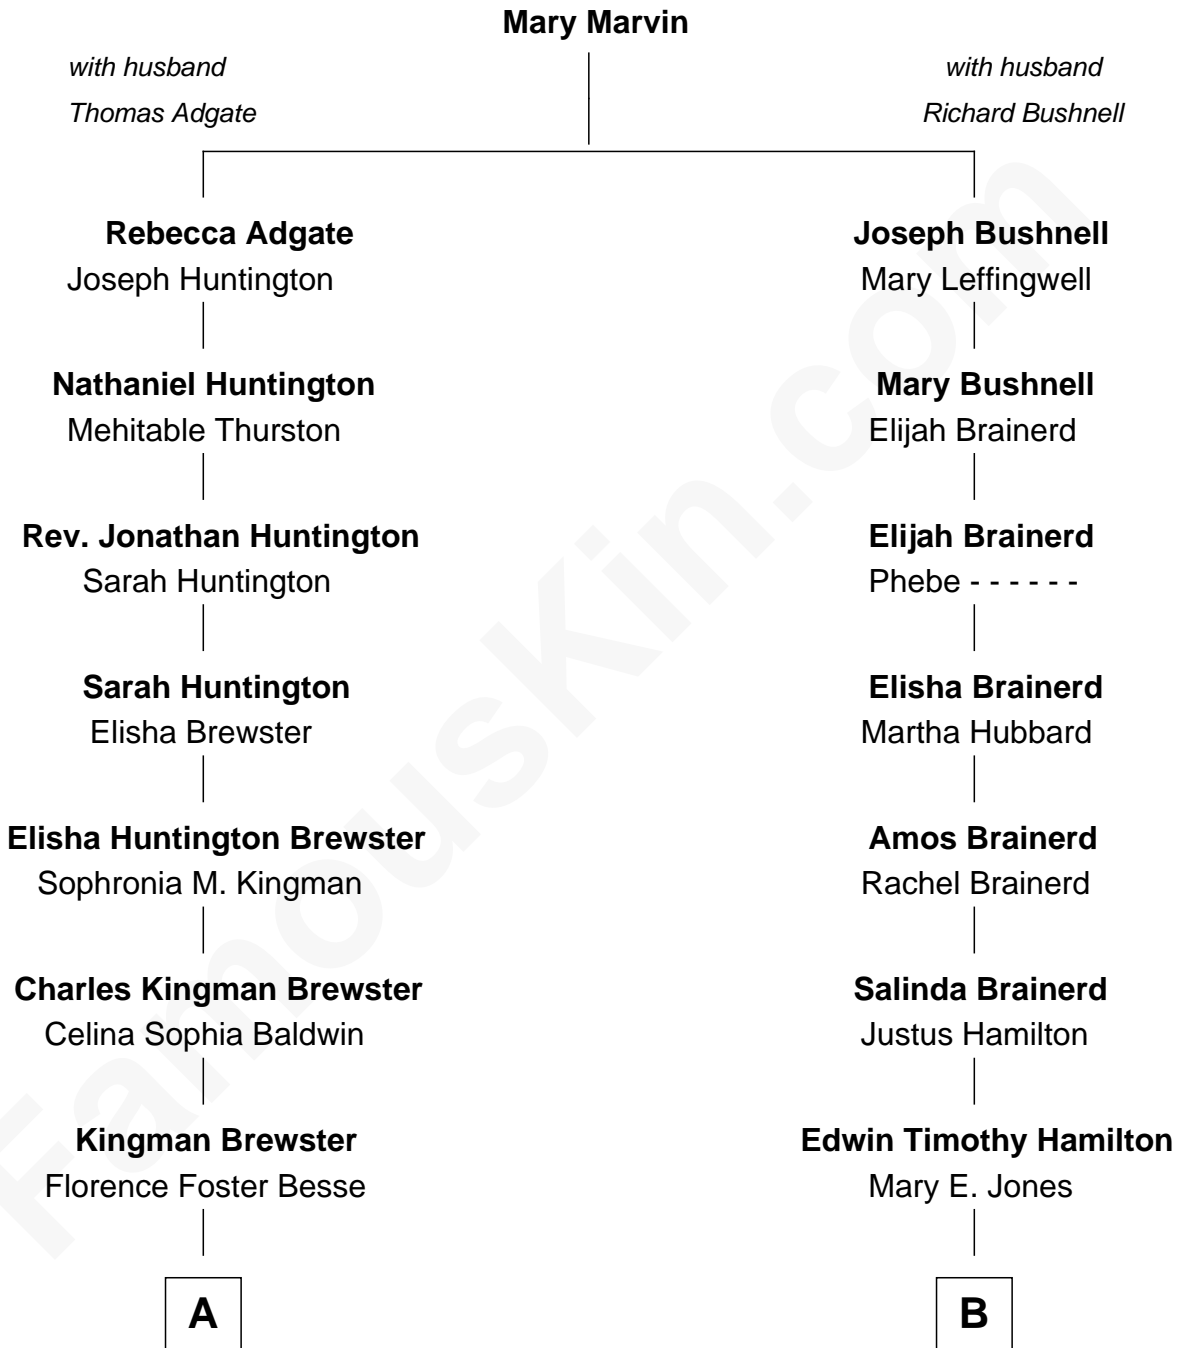

FamousKin.com Relationship Chart of

Jordana Brewster

TV and Movie Actress

8th cousin 1 time removed of

Margaret Hamilton

Wicked Witch of the West in The Wizard of OZ

FamousKin.com