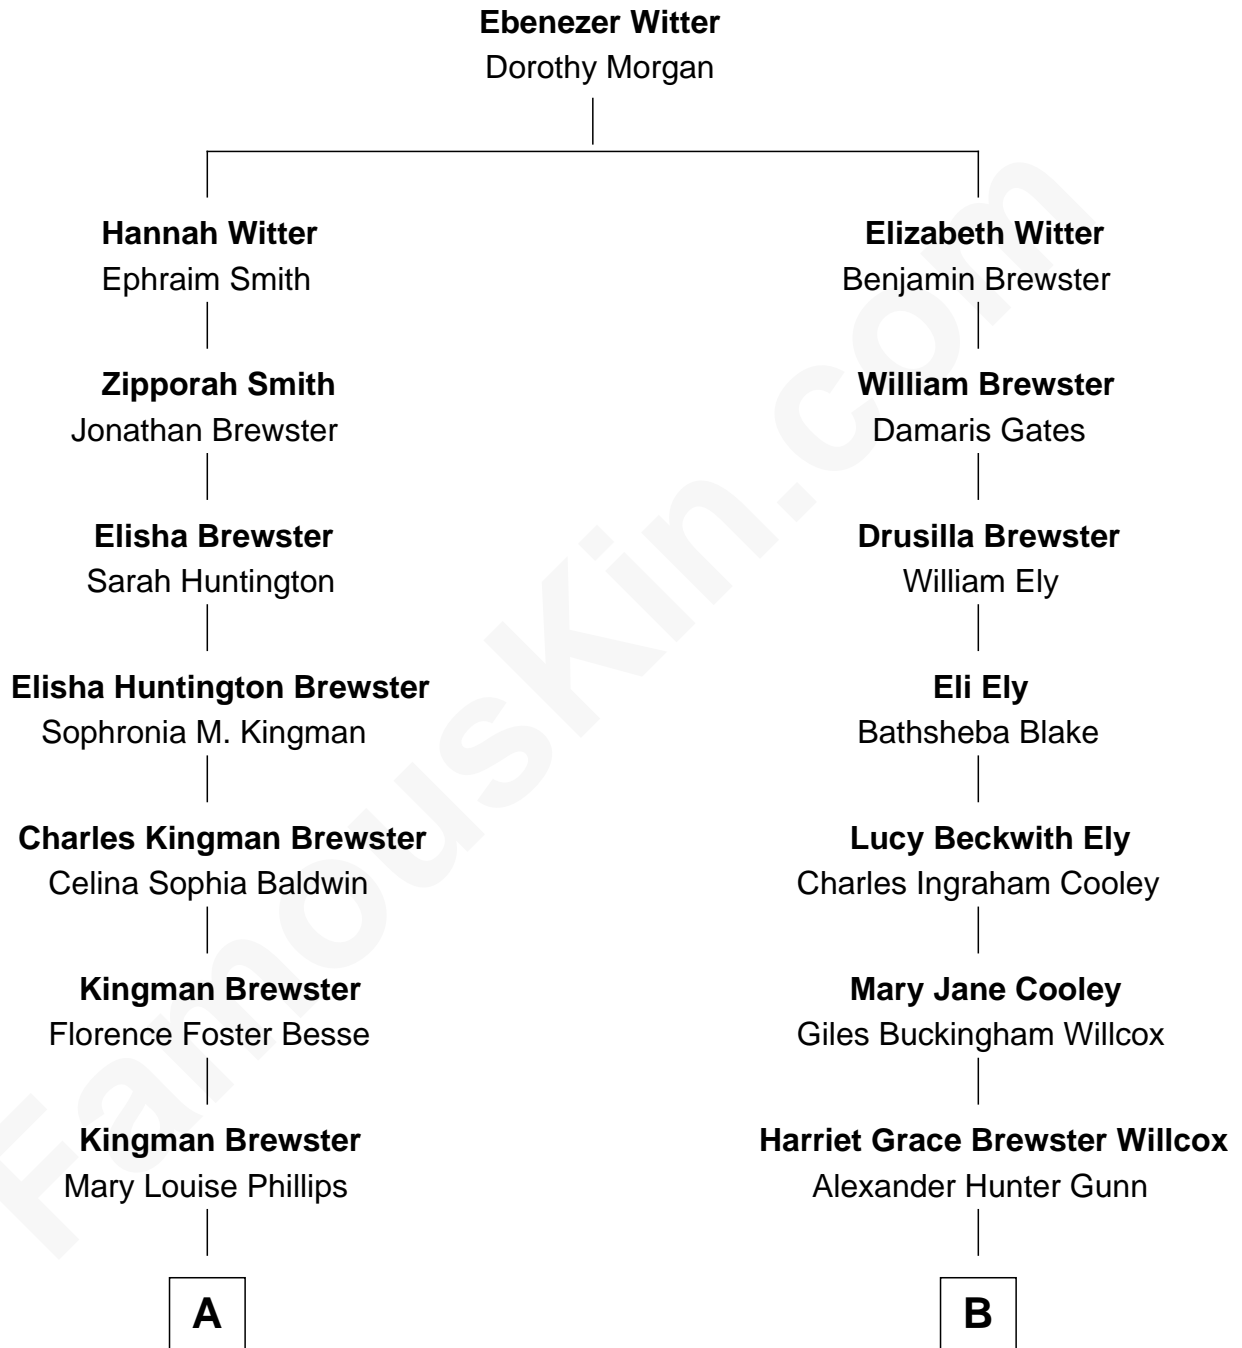

FamousKin.com Relationship Chart of

Jordana Brewster

TV and Movie Actress

8th cousin 1 time removed of

Elisabeth Shue

TV and Movie Actress

A

Alden Brewster
Maria João Leão de Sousa

Jordana Brewster
TV and Movie Actress

B

Mary Brewster Gunn
Adoniram Judson Wells

Anne Brewster Wells
James William Shue

Elisabeth Shue
TV and Movie Actress

FamousKin.com