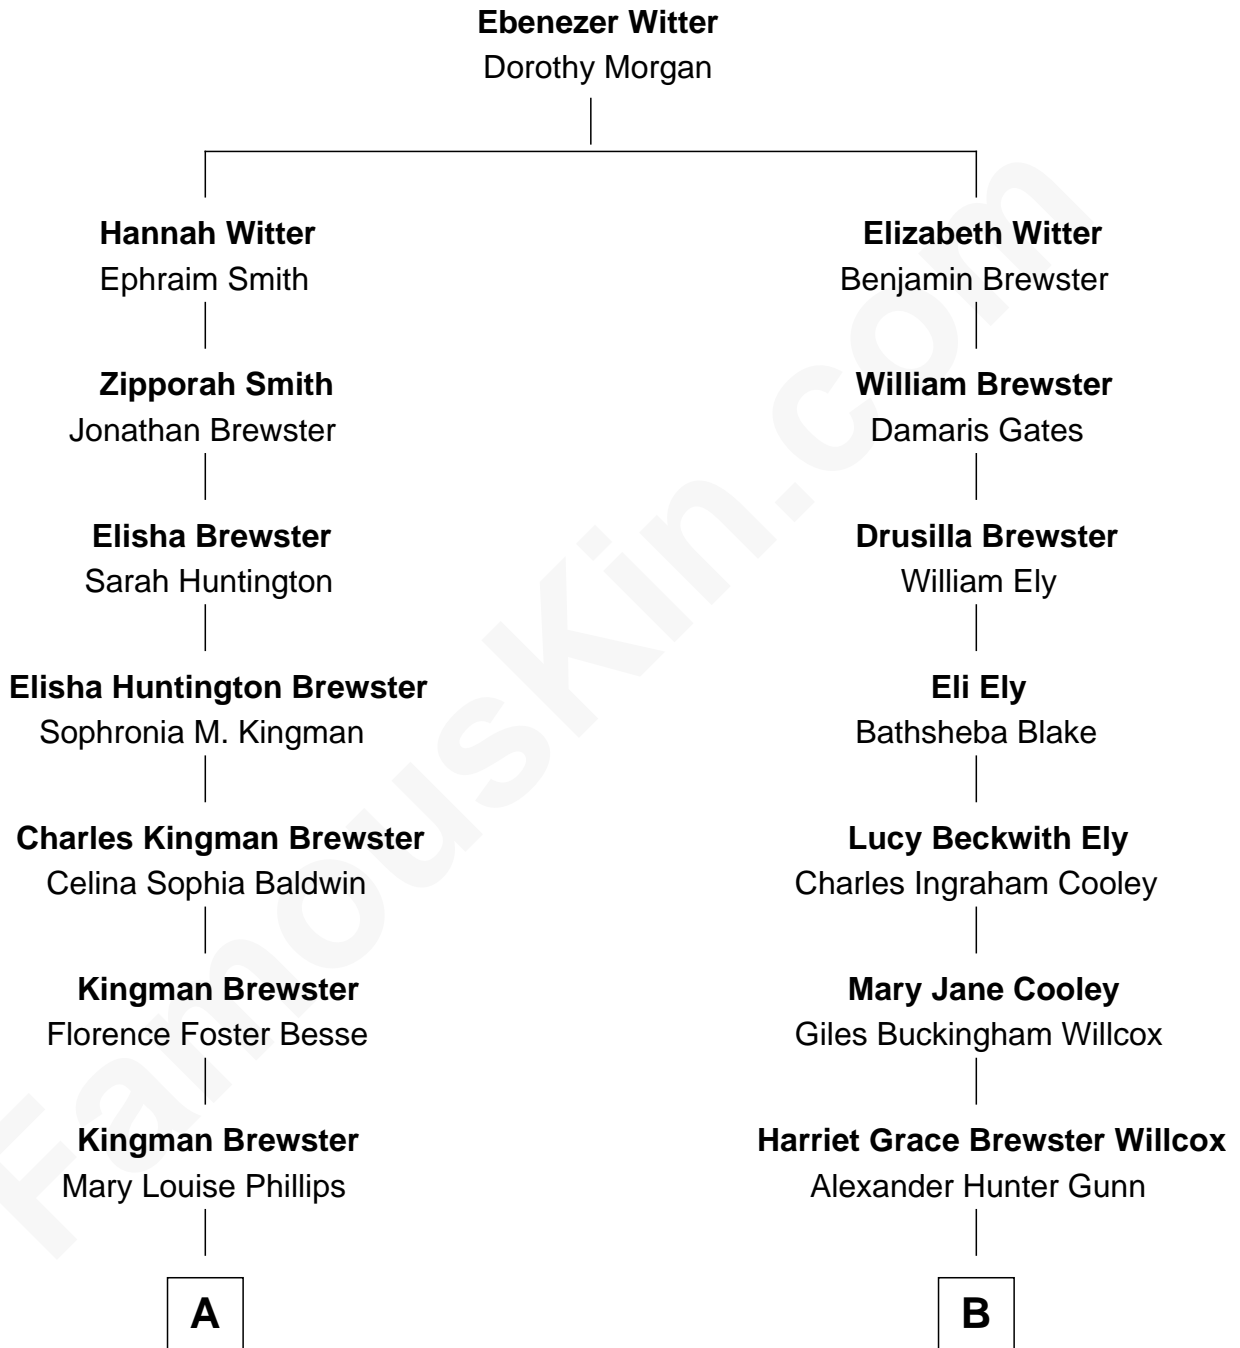

FamousKin.com Relationship Chart of

Jordana Brewster

TV and Movie Actress

8th cousin 1 time removed of

Andrew Shue

TV Actor

A

Alden Brewster
Maria João Leão de Sousa

Jordana Brewster
TV and Movie Actress

B

Mary Brewster Gunn
Adoniram Judson Wells

Anne Brewster Wells
James William Shue

Andrew Shue
TV Actor

FamousKin.com