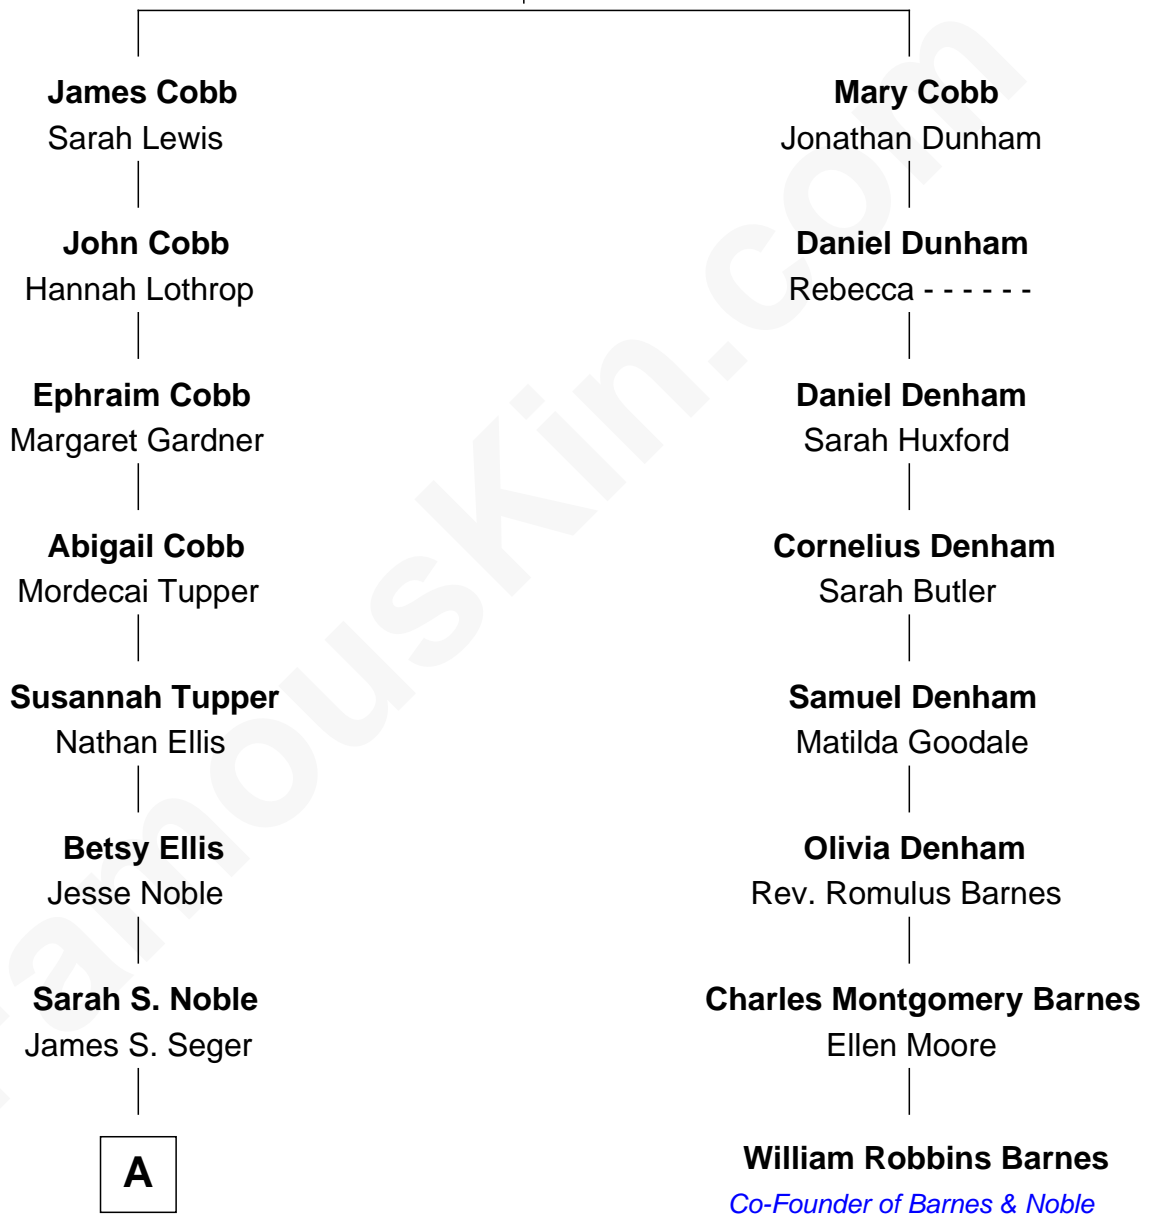

FamousKin.com Relationship Chart of

Jordana Brewster

TV and Movie Actress

7th cousin 4 times removed of

William Robbins Barnes

Co-Founder of Barnes & Noble

Henry Cobb
Patience Hurst

A

—
Henrietta Louisa Seger
Lyman Waterman Besse

—
Florence Foster Besse
Kingman Brewster

—
Kingman Brewster
Mary Louise Phillips

—
Alden Brewster
Maria João Leão de Sousa

—
Jordana Brewster
TV and Movie Actress