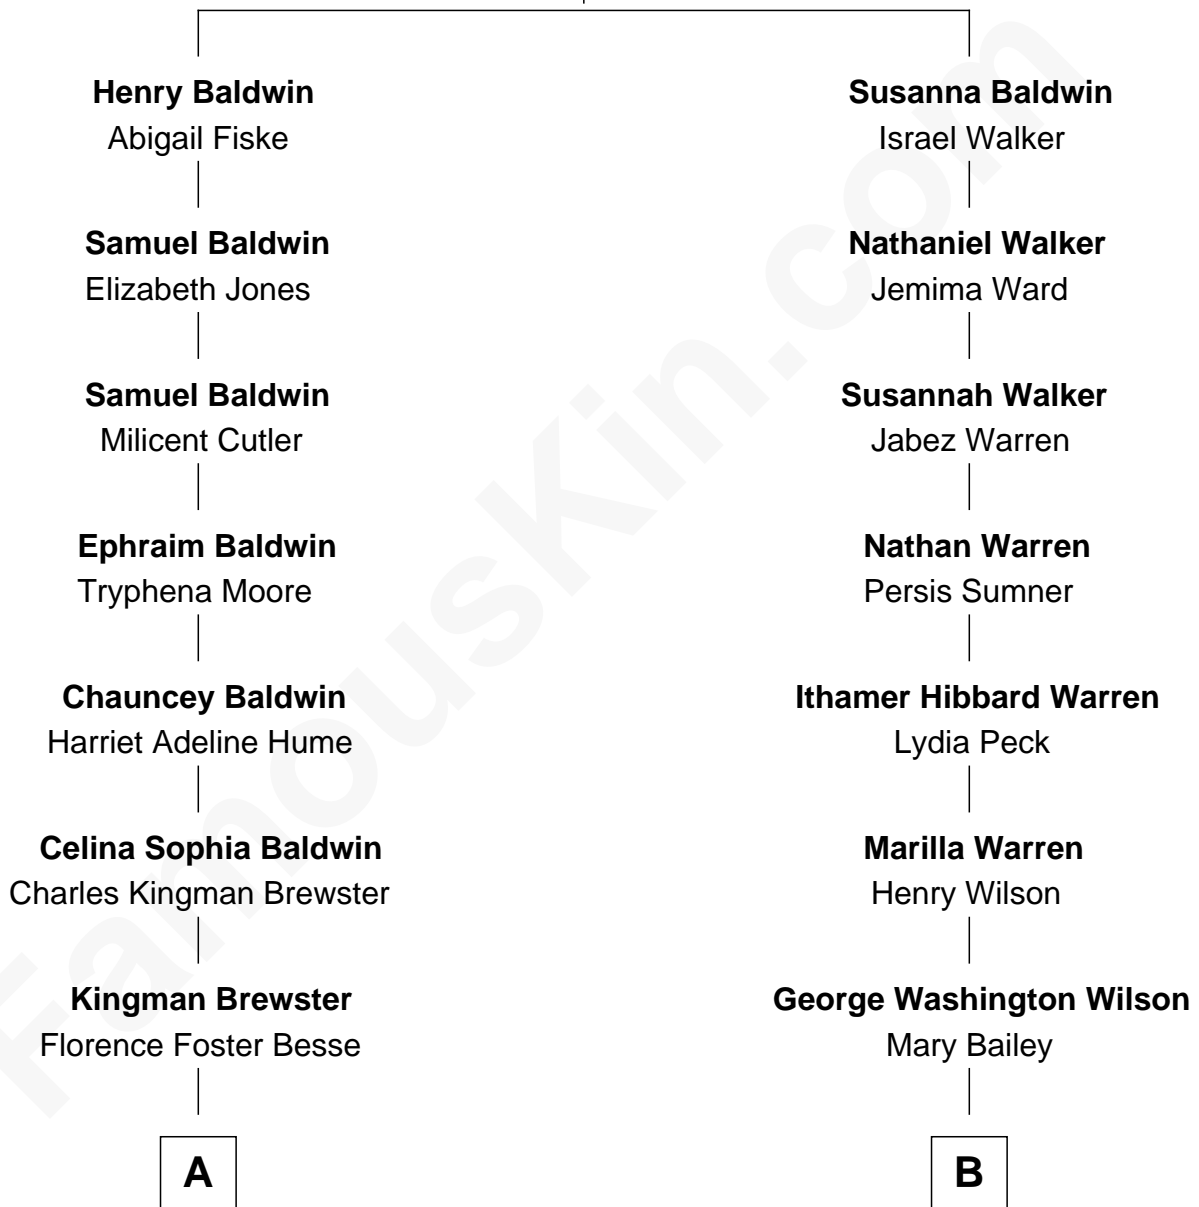

# FamousKin.com Relationship Chart of

**Jordana Brewster**

*TV and Movie Actress*

9th cousin 1 time removed of

**Mike Love**

*Co-Founder of The Beach Boys*

**Henry Baldwin**  
Phebe Richardson

**A**

**Kingman Brewster**  
Mary Louise Phillips

**Alden Brewster**  
Maria João Leão de Sousa

**Jordana Brewster**  
*TV and Movie Actress*

**B**

**William Henry Wilson**  
Alta Lenora Chitwood

**William Coral Wilson**  
Edith Sophia Sthole