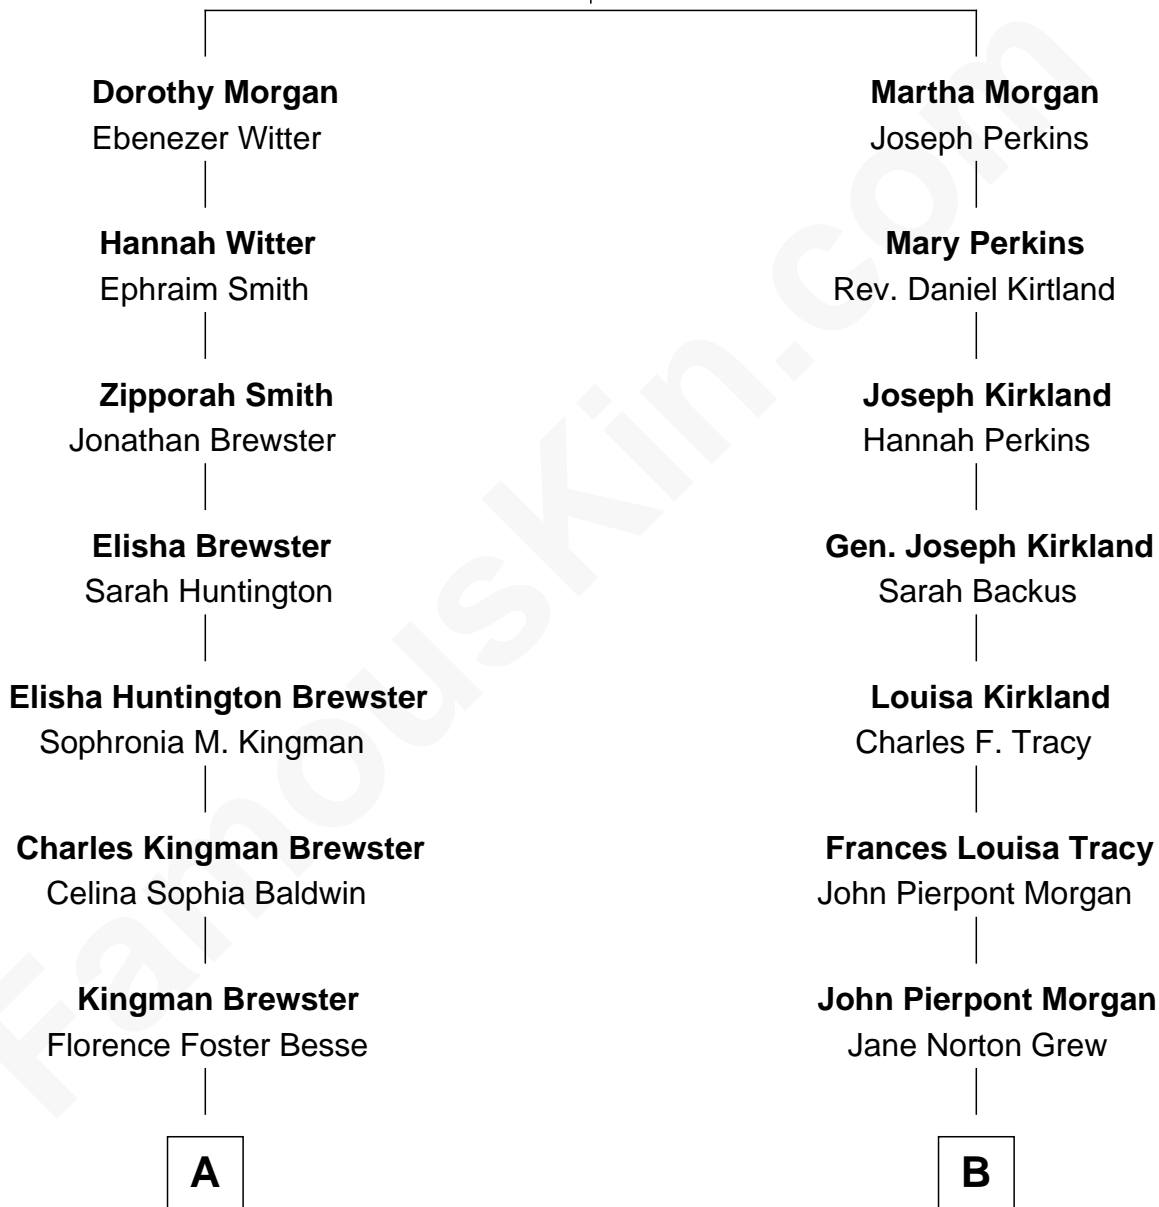

FamousKin.com Relationship Chart of

Jordana Brewster

TV and Movie Actress

8th cousin 1 time removed of

John Adams Morgan

1952 Olympic Sailing Gold Medalist

Joseph Morgan

Dorothy Parke

FamousKin.com