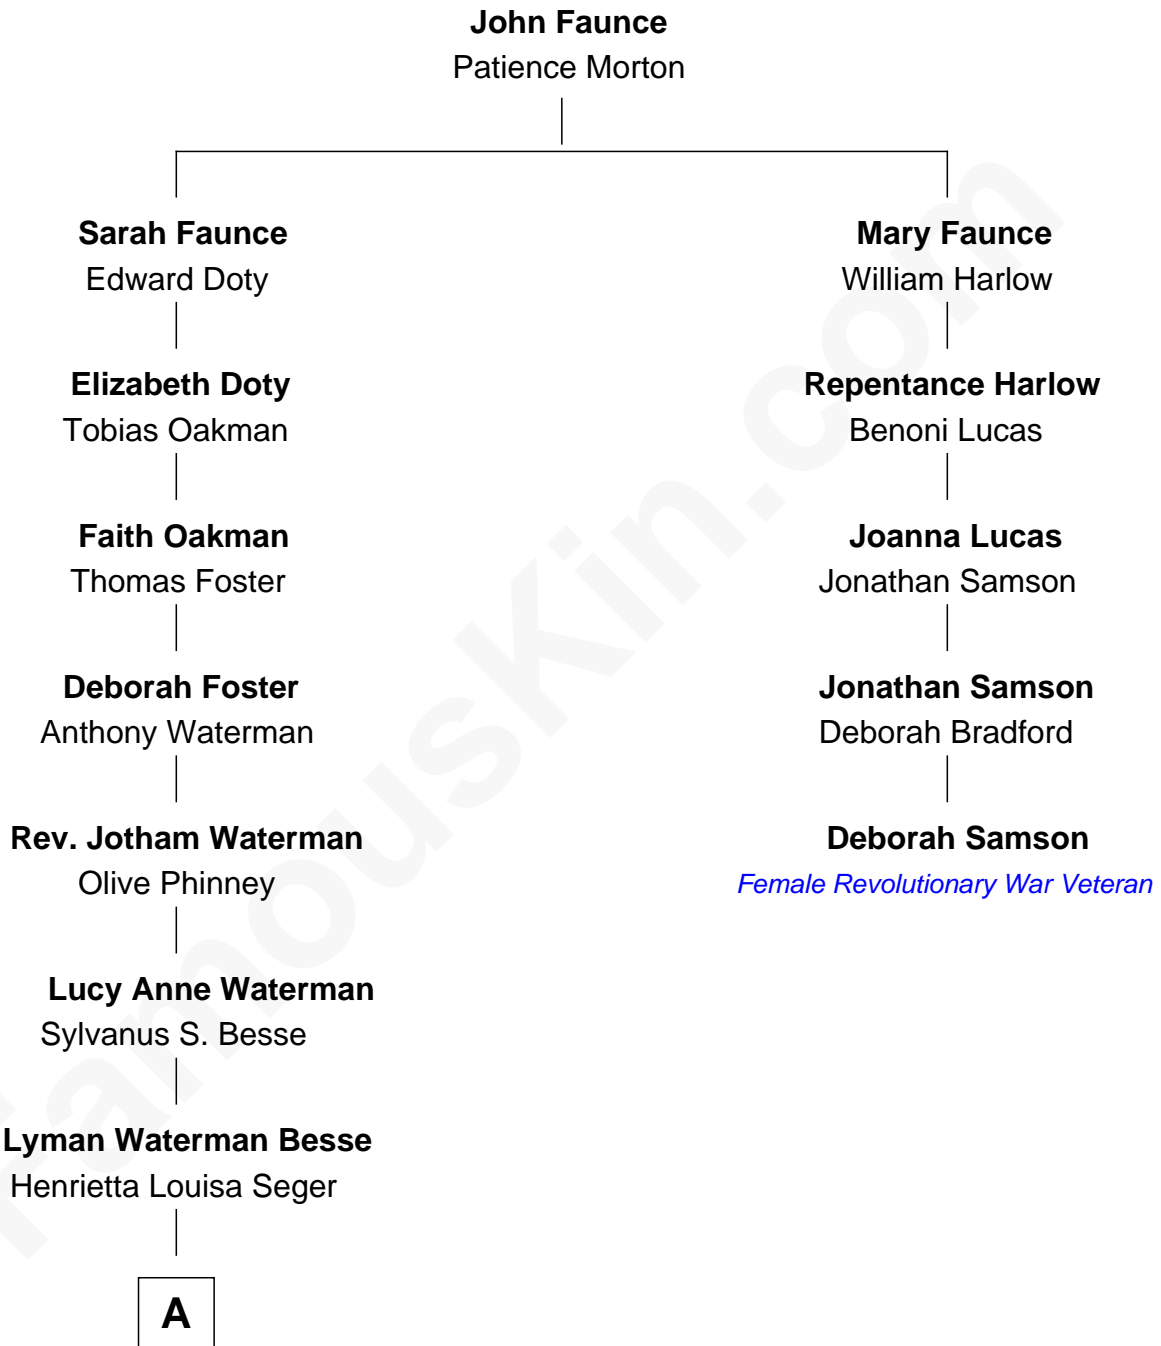

FamousKin.com Relationship Chart of

Jordana Brewster

TV and Movie Actress

4th cousin 6 times removed of

Deborah Samson

Female Revolutionary War Veteran

A

—
Florence Foster Besse

Kingman Brewster

—
Kingman Brewster

Mary Louise Phillips

—
Alden Brewster

Maria João Leão de Sousa

—
Jordana Brewster

TV and Movie Actress

FamousKin.com