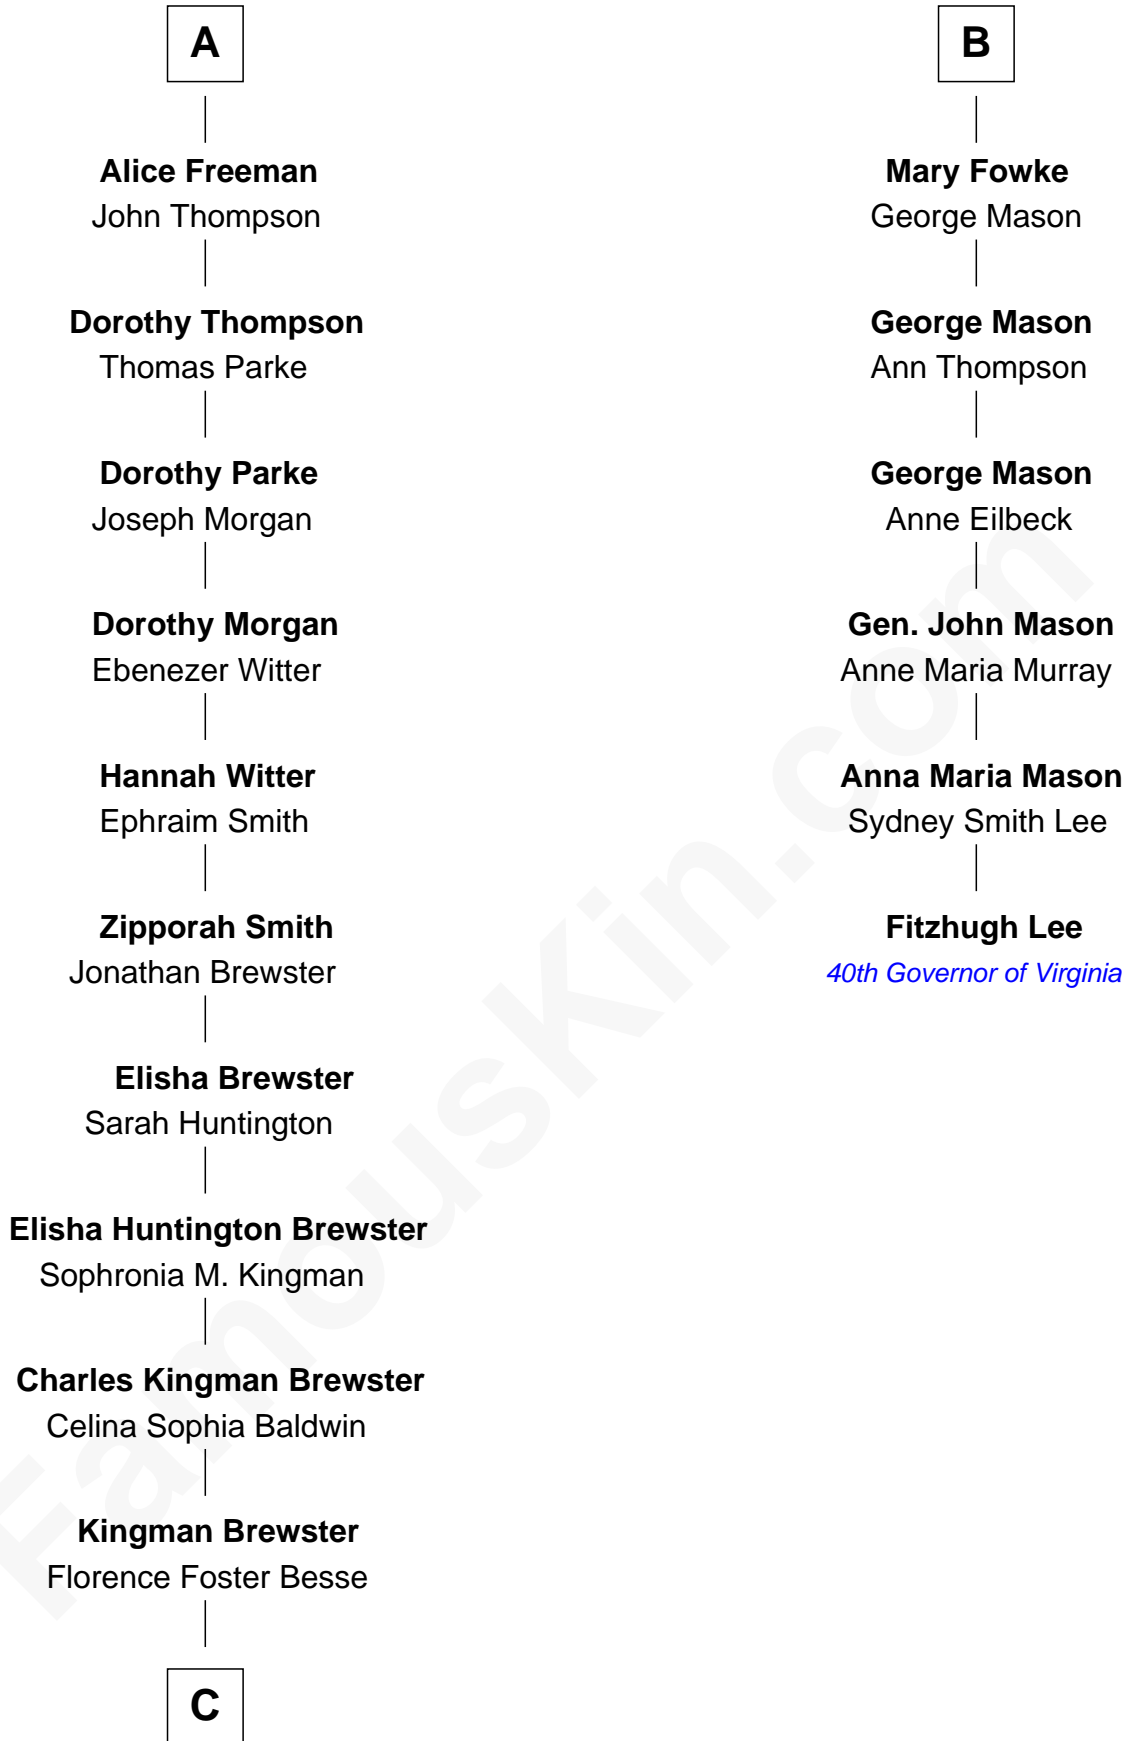

FamousKin.com Relationship Chart of

Jordana Brewster

TV and Movie Actress

12th cousin 7 times removed of

Fitzhugh Lee

40th Governor of Virginia

Sir John Throckmorton

Eleanor Spinney

Agnes Throckmorton

Thomas Winslow

Agnes Winslow

John Giffard

Thomas Giffard

Joan Langston

Amy Giffard

Richard Samwell

Susanna Samwell

Peter Edwards

Edward Edwards

Ursula Coles

Margaret Edwards

Henry Freeman

A

Sir Thomas Throckmorton

John Fowke

Roger Fowke

Mary Bayley

Col. Gerard Fowke

Anne Thorowgood

B

C

Kingman Brewster