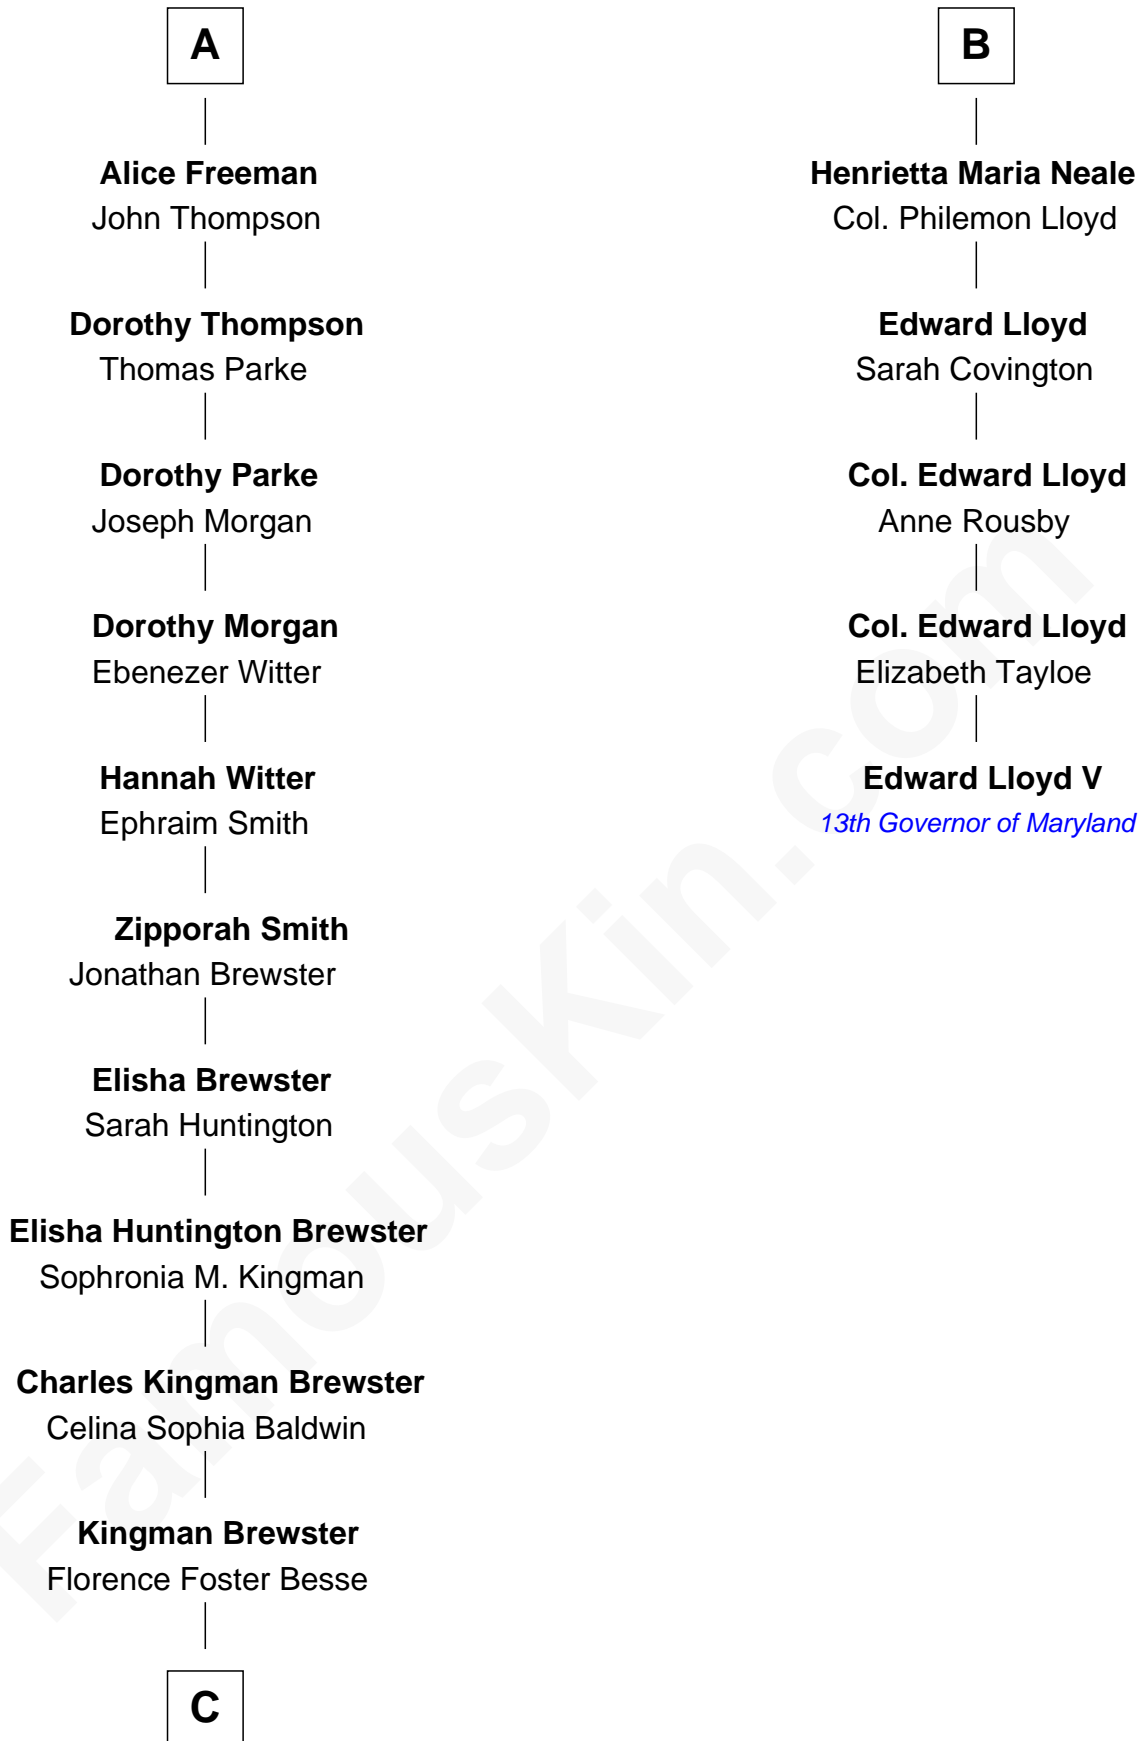

FamousKin.com Relationship Chart of

Jordana Brewster

TV and Movie Actress

11th cousin 8 times removed of

Edward Lloyd V

13th Governor of Maryland

Sir John Throckmorton

Eleanor Spinney

Agnes Throckmorton

Thomas Winslow

Agnes Winslow

John Giffard

Thomas Giffard

Joan Langston

Amy Giffard

Richard Samwell

Susanna Samwell

Peter Edwards

Edward Edwards

Ursula Coles

Margaret Edwards

Henry Freeman

A

Sir Thomas Throckmorton

Grace Butler

Raphael Neale

Jane Baker

James Neale

Anna Maria Gill

B

C

Kingman Brewster