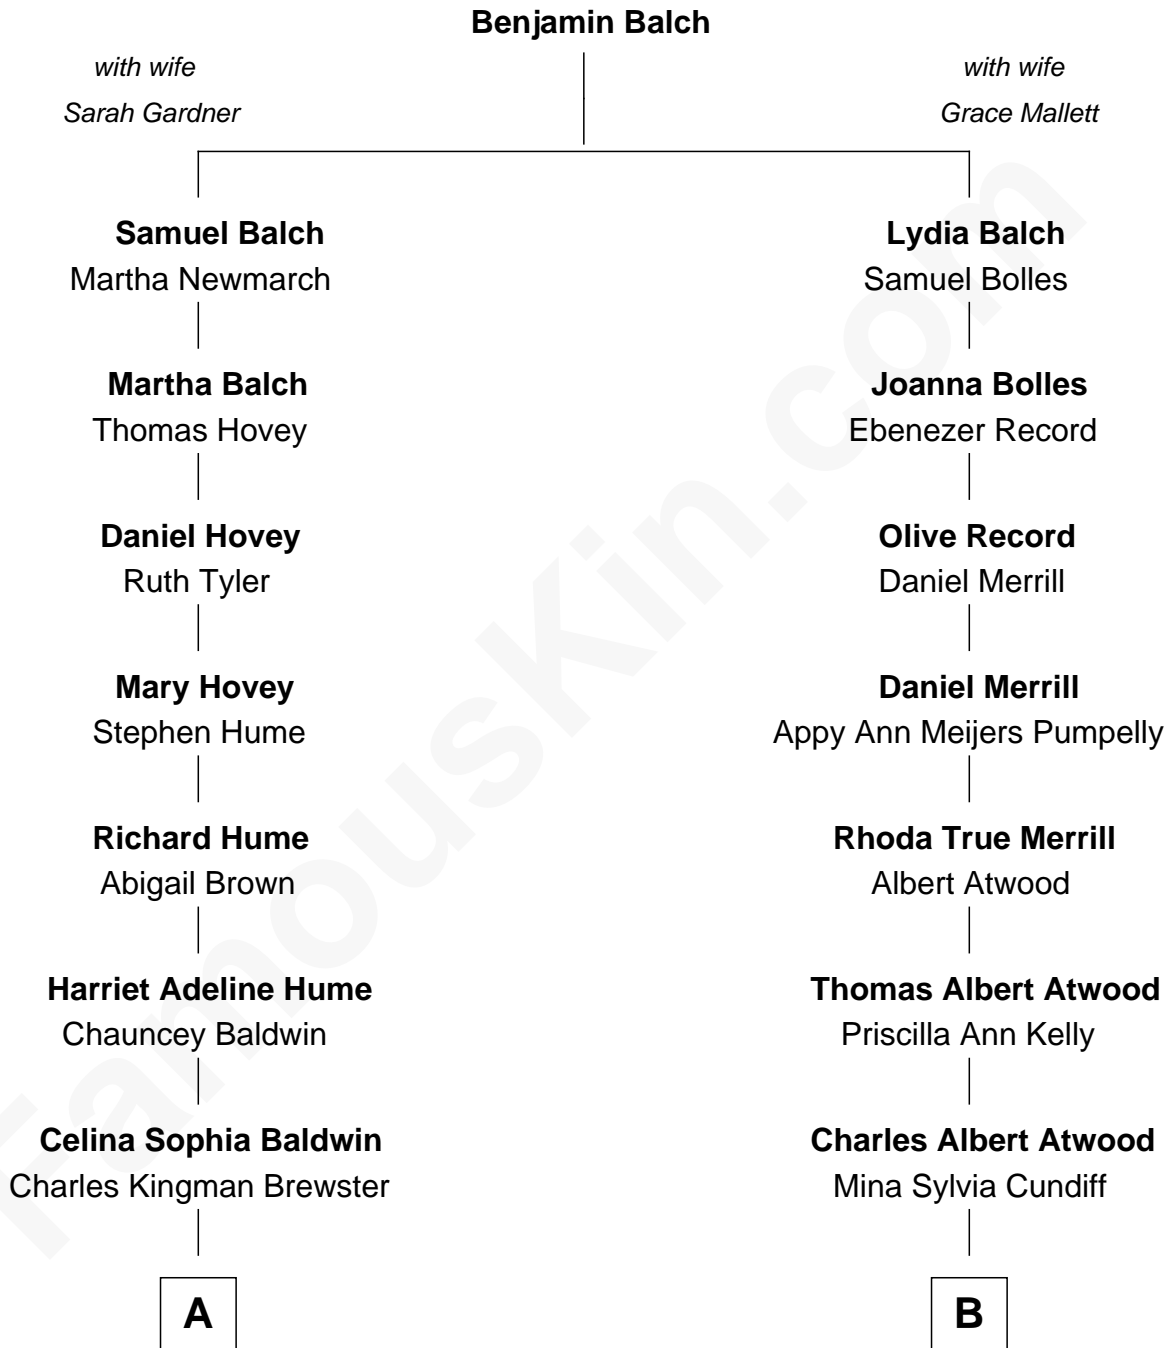

**FamousKin.com**  
**Relationship Chart of**  
**Jordana Brewster**  
*TV and Movie Actress*

**9th cousin 1 time removed of**  
**Dave Cowens**  
*NBA Hall of Famer*

**A**

**Kingman Brewster**  
Florence Foster Besse

**Kingman Brewster**  
Mary Louise Phillips

**Alden Brewster**  
Maria João Leão de Sousa

**Jordana Brewster**  
*TV and Movie Actress*

**B**

**Stanley True Atwood**  
Dorothy Ann Ulrich

**Ruth Ellen Atwood**  
John Joseph Cowens