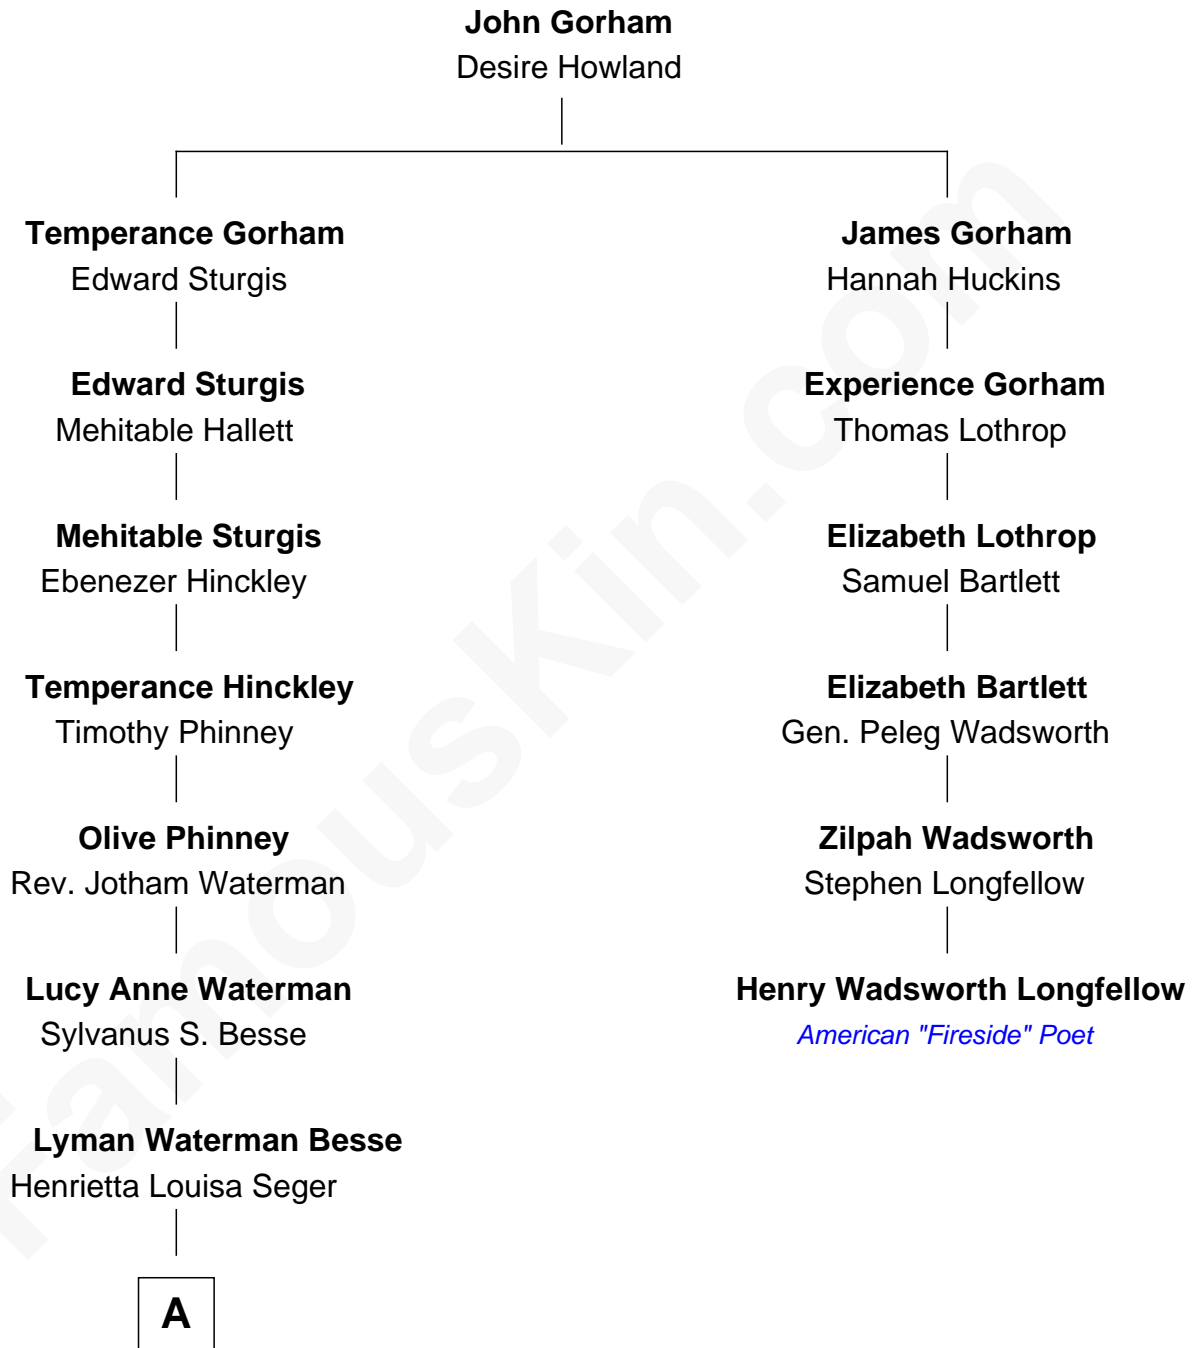

FamousKin.com Relationship Chart of

Jordana Brewster

TV and Movie Actress

5th cousin 5 times removed of

Henry Wadsworth Longfellow

American "Fireside" Poet

A

—
Florence Foster Besse

Kingman Brewster

—
Kingman Brewster

Mary Louise Phillips

—
Alden Brewster

Maria João Leão de Sousa

—
Jordana Brewster

TV and Movie Actress

FamousKin.com