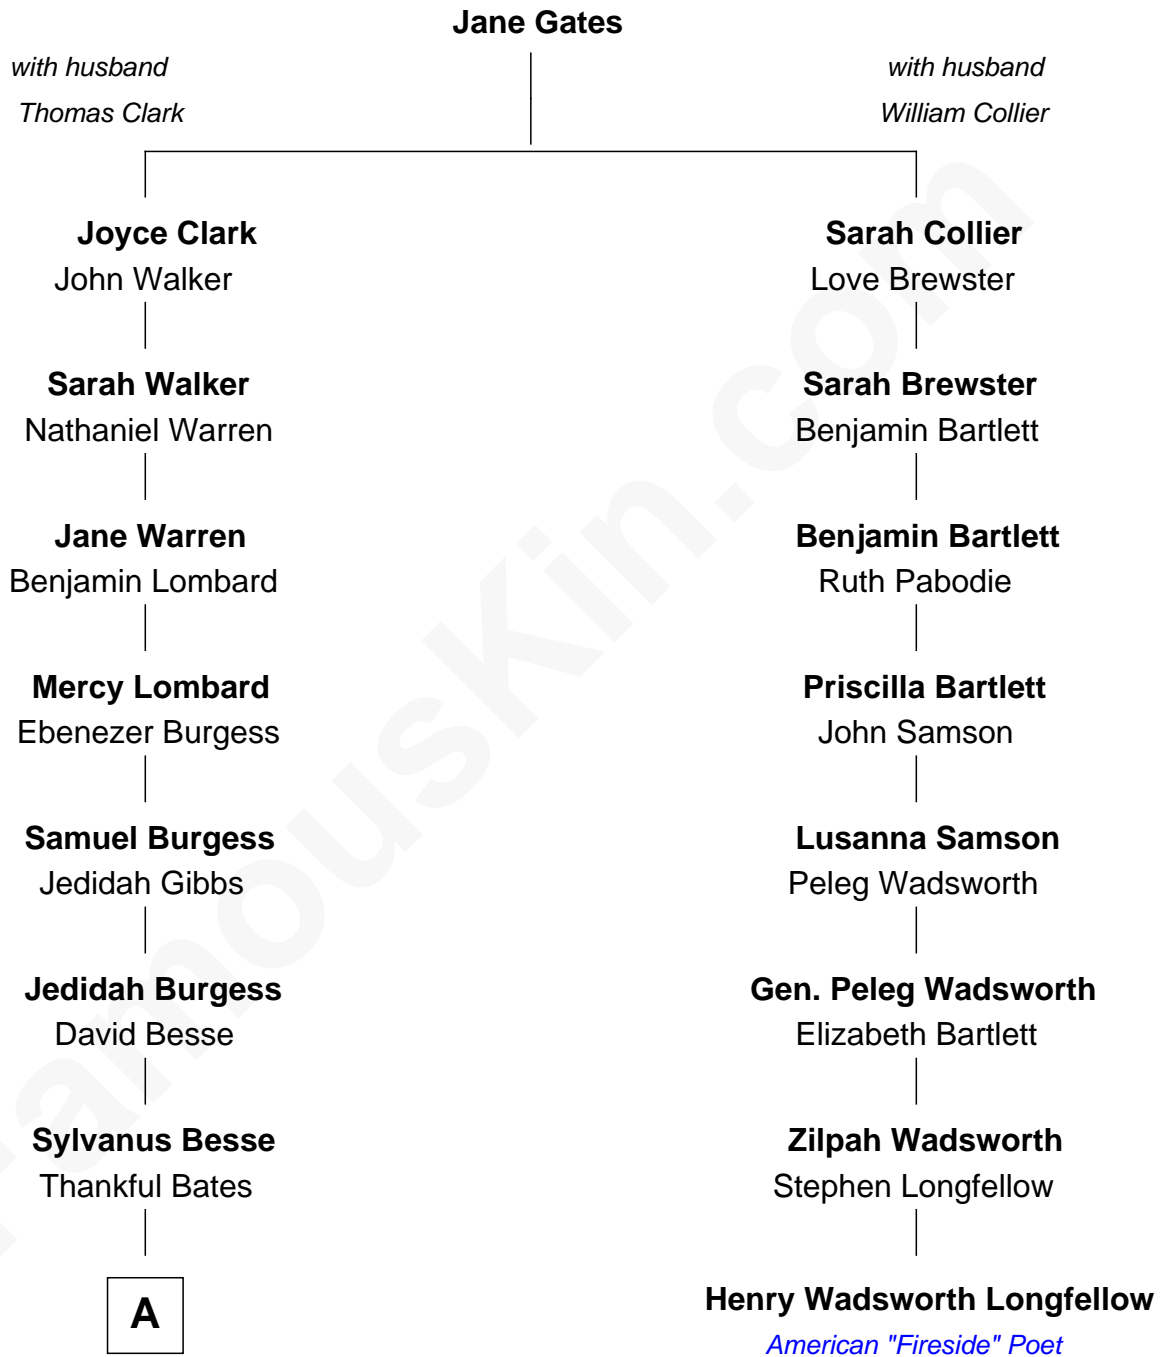

# FamousKin.com Relationship Chart of

**Jordana Brewster**

*TV and Movie Actress*

7th cousin 5 times removed of

**Henry Wadsworth Longfellow**

*American "Fireside" Poet*

**A**

—  
**Sylvanus S. Besse**  
Lucy Anne Waterman

—  
**Lyman Waterman Besse**  
Henrietta Louisa Seger

—  
**Florence Foster Besse**  
Kingman Brewster

—  
**Kingman Brewster**  
Mary Louise Phillips

—  
**Alden Brewster**  
Maria João Leão de Sousa

—  
**Jordana Brewster**  
*TV and Movie Actress*