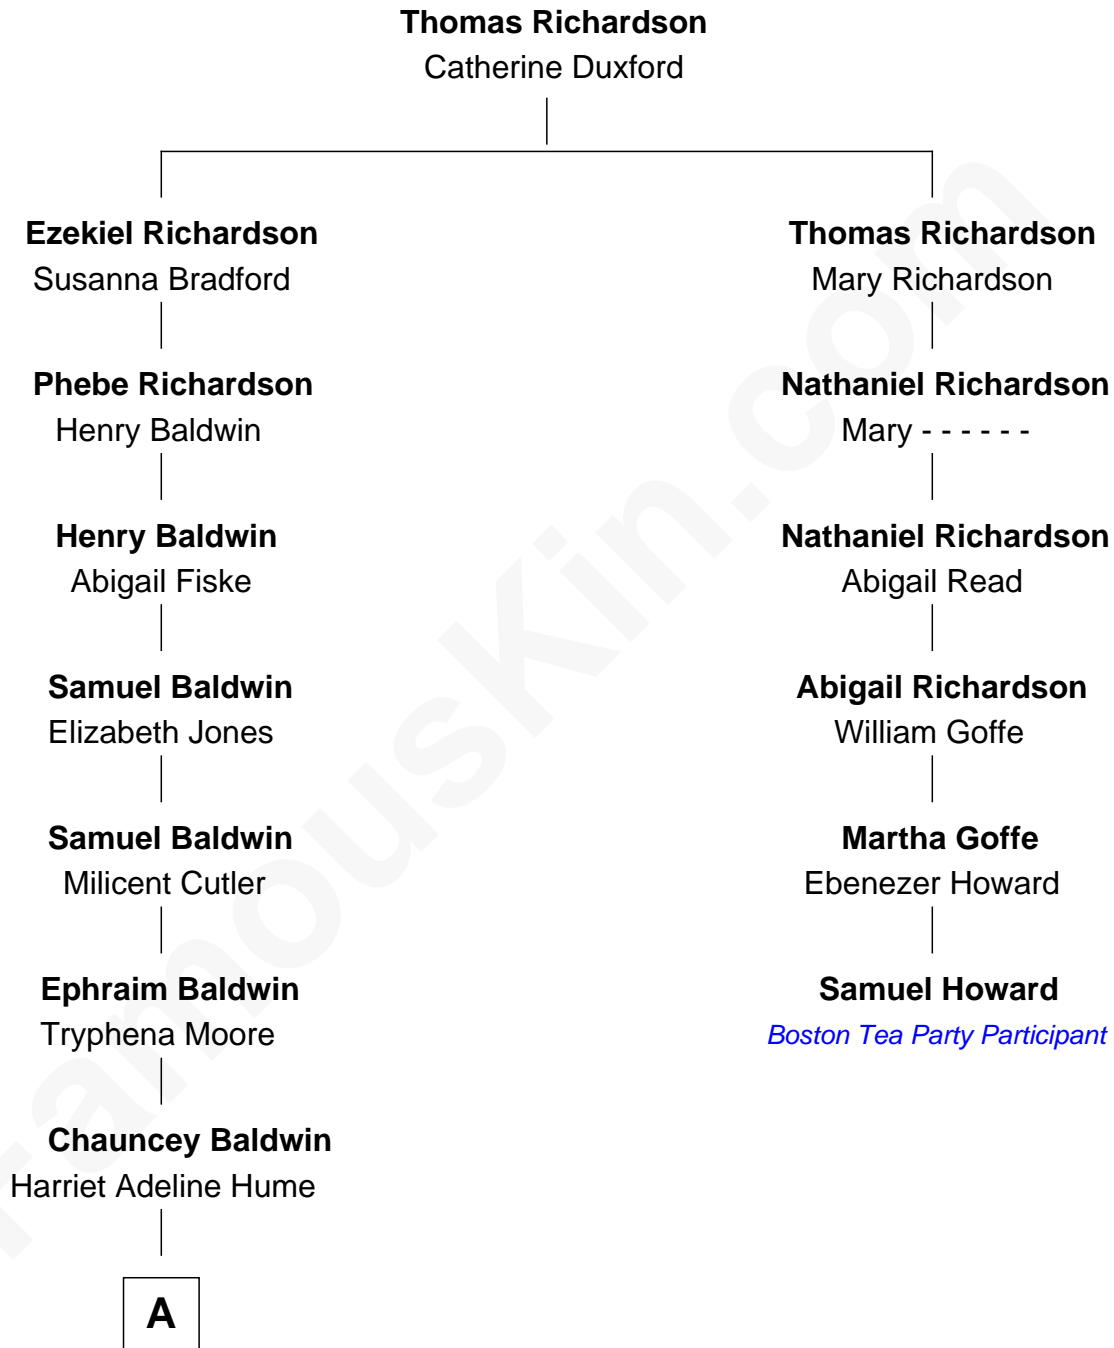

FamousKin.com Relationship Chart of

Jordana Brewster

TV and Movie Actress

5th cousin 6 times removed of

Samuel Howard

Boston Tea Party Participant

A

—
Celina Sophia Baldwin
Charles Kingman Brewster

—
Kingman Brewster
Florence Foster Besse

—
Kingman Brewster
Mary Louise Phillips

—
Alden Brewster
Maria João Leão de Sousa

—
Jordana Brewster
TV and Movie Actress