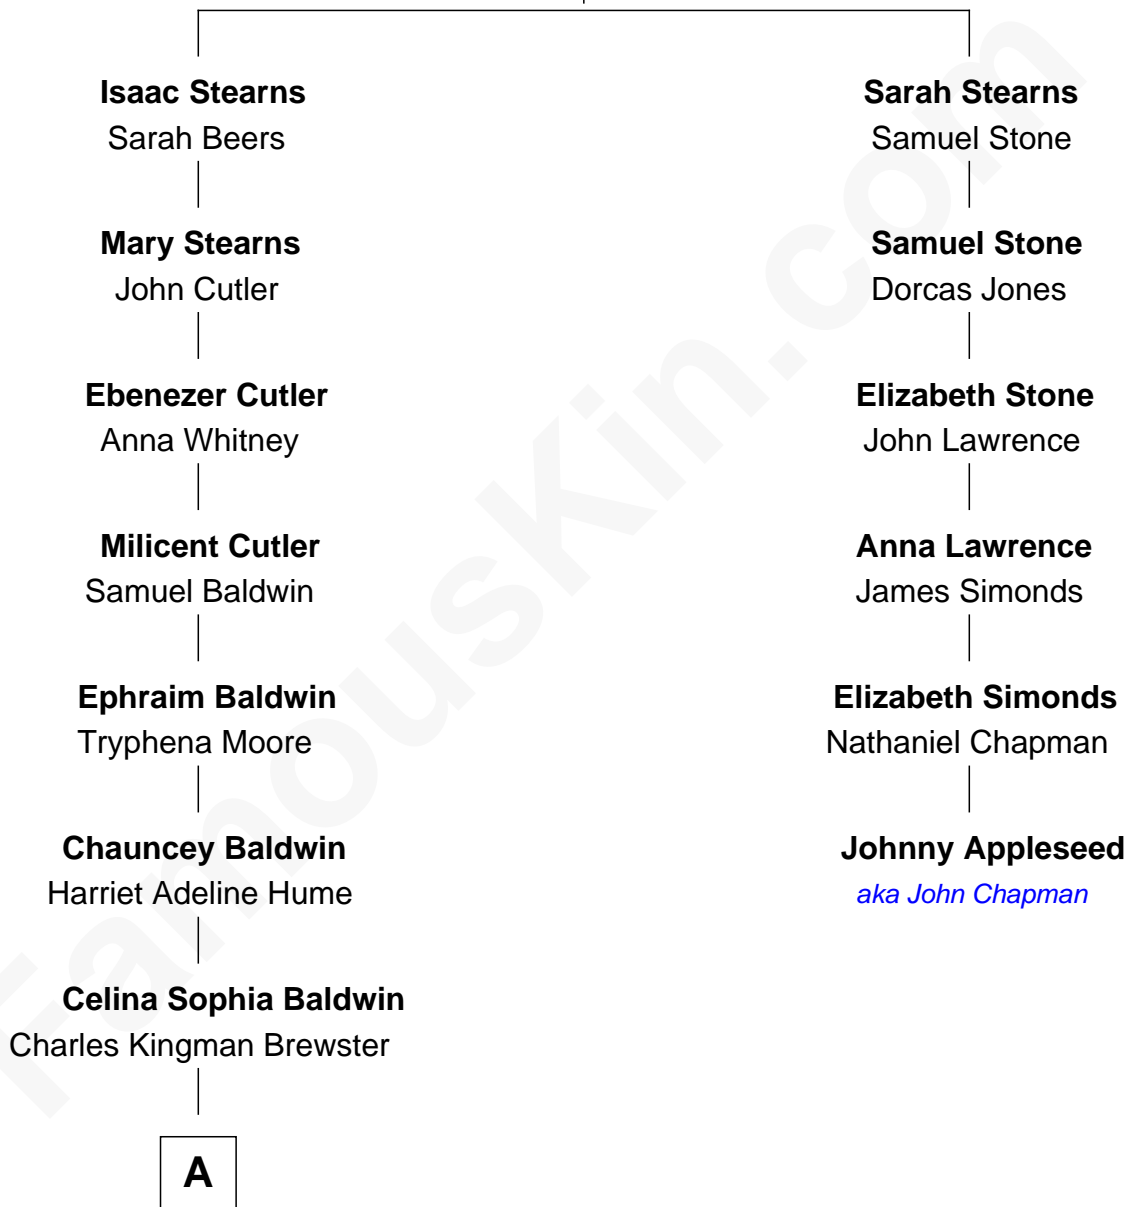

FamousKin.com Relationship Chart of

Jordana Brewster

TV and Movie Actress

5th cousin 5 times removed of

Johnny Appleseed

aka John Chapman

Isaac Stearns

Mary Barker

A

Kingman Brewster
Florence Foster Besse

Kingman Brewster
Mary Louise Phillips

Alden Brewster
Maria João Leão de Sousa

Jordana Brewster
TV and Movie Actress

FamousKin.com