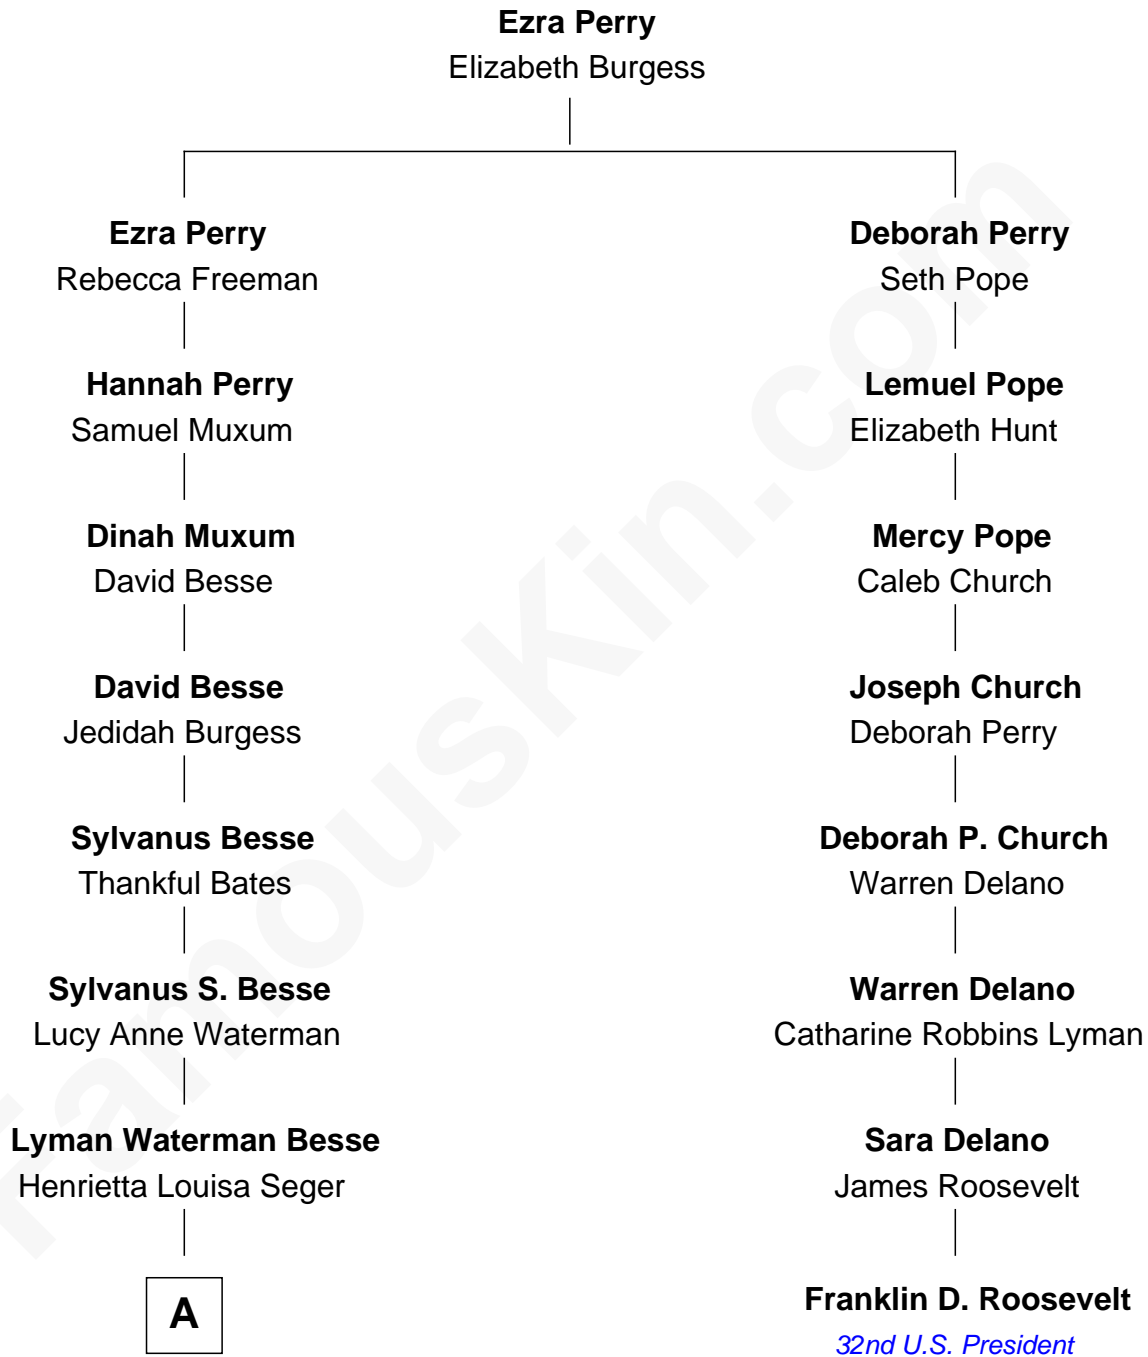

FamousKin.com Relationship Chart of

Jordana Brewster
TV and Movie Actress

7th cousin 3 times removed of

Franklin D. Roosevelt
32nd U.S. President

A

—
Florence Foster Besse

Kingman Brewster

—
Kingman Brewster

Mary Louise Phillips

—
Alden Brewster

Maria João Leão de Sousa

—
Jordana Brewster

TV and Movie Actress