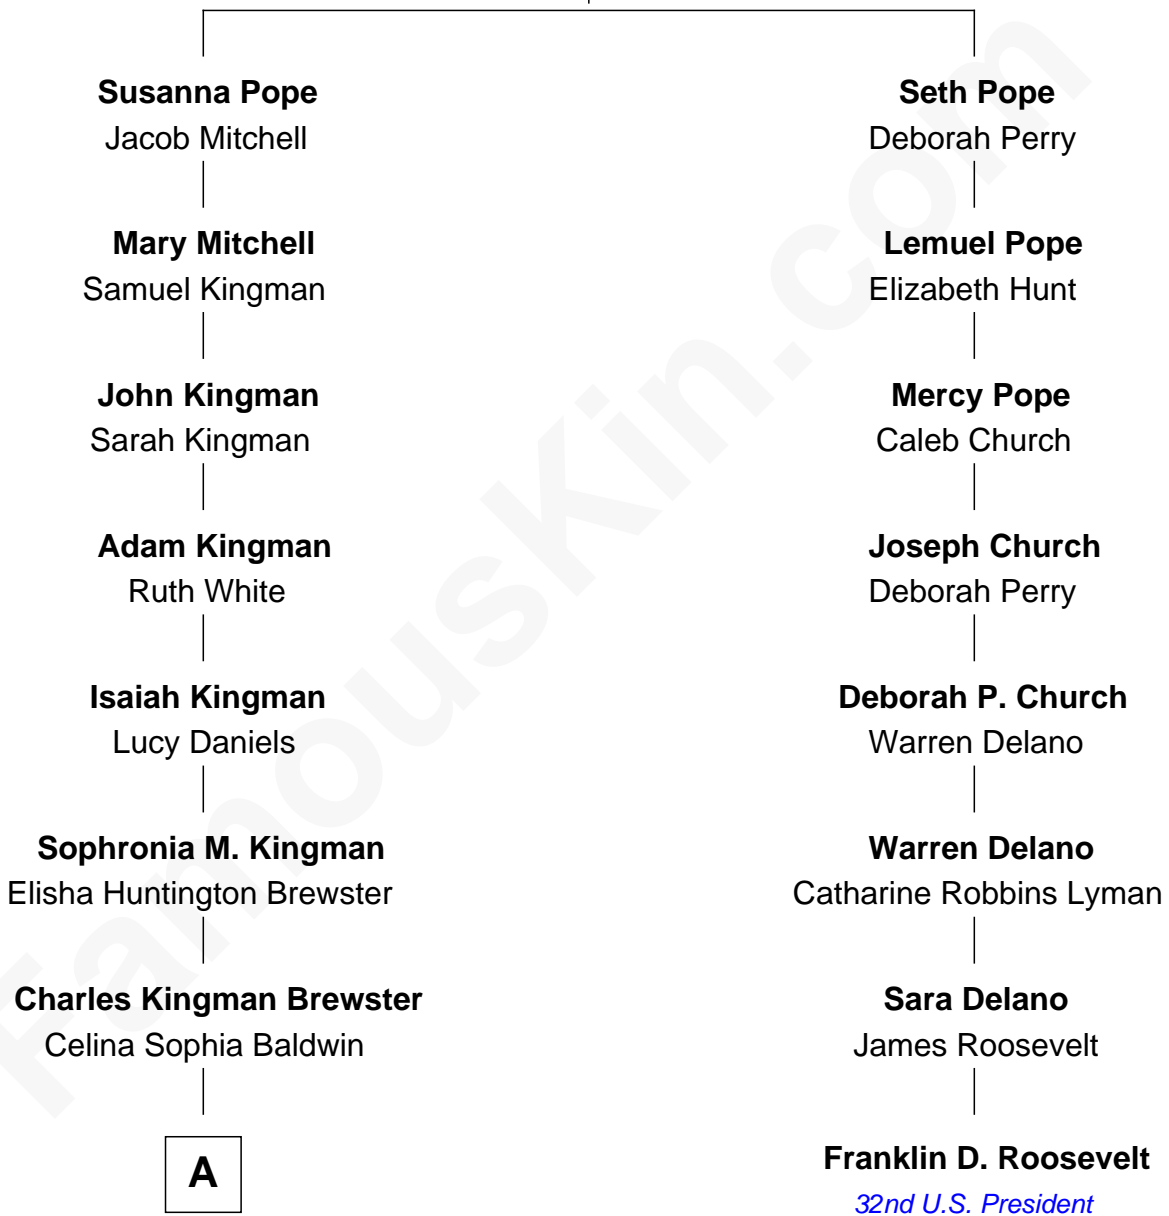

FamousKin.com Relationship Chart of

Jordana Brewster
TV and Movie Actress

7th cousin 3 times removed of

Franklin D. Roosevelt
32nd U.S. President

Thomas Pope
Sarah Jenny

A

Kingman Brewster
Florence Foster Besse

Kingman Brewster
Mary Louise Phillips

Alden Brewster
Maria João Leão de Sousa

Jordana Brewster
TV and Movie Actress