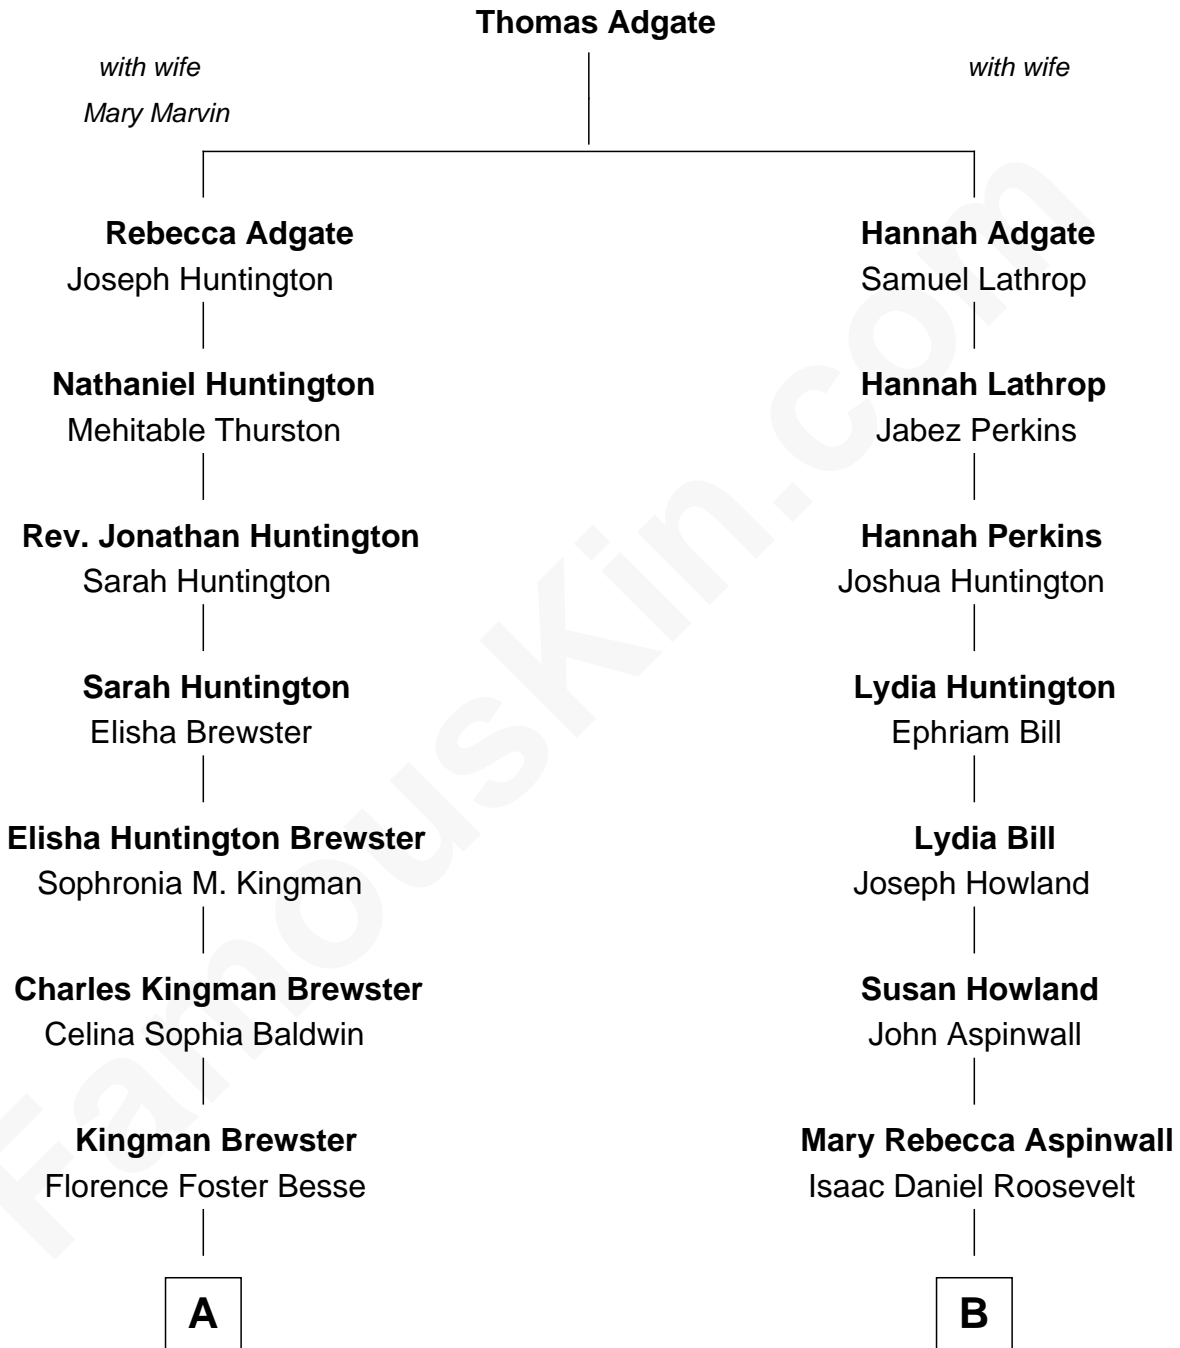

FamousKin.com Relationship Chart of

Jordana Brewster
TV and Movie Actress

8th cousin 1 time removed of

Franklin D. Roosevelt
32nd U.S. President

FamousKin.com