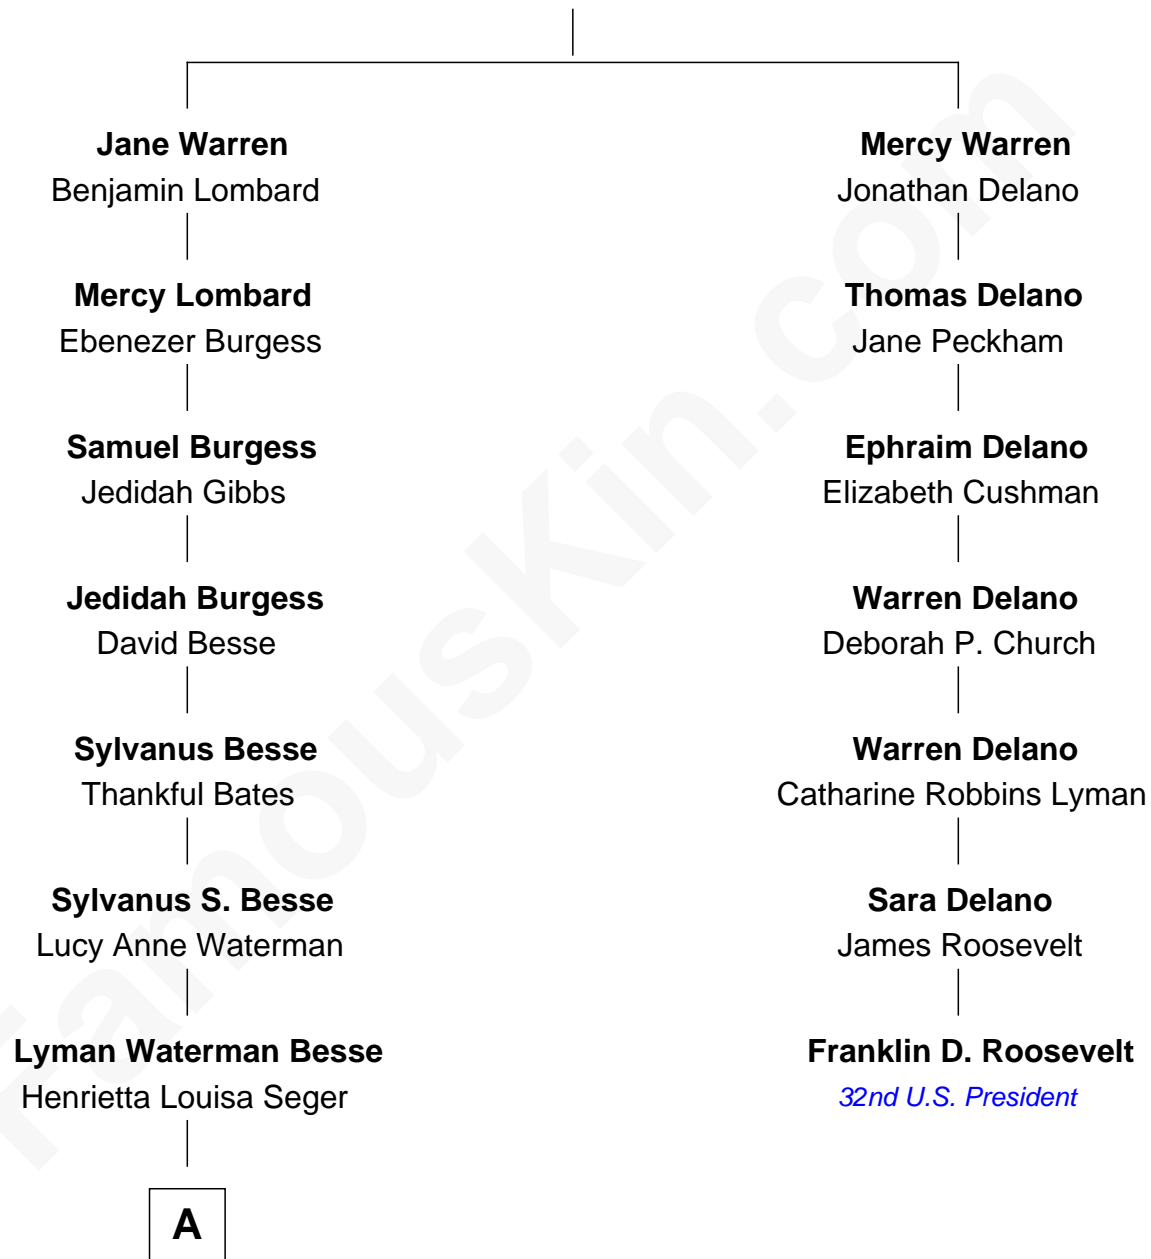

FamousKin.com Relationship Chart of

Jordana Brewster
TV and Movie Actress

6th cousin 4 times removed of

Franklin D. Roosevelt
32nd U.S. President

Nathaniel Warren
Sarah Walker

A

—
Florence Foster Besse

Kingman Brewster

—
Kingman Brewster

Mary Louise Phillips

—
Alden Brewster

Maria João Leão de Sousa

—
Jordana Brewster

TV and Movie Actress

FamousKin.com