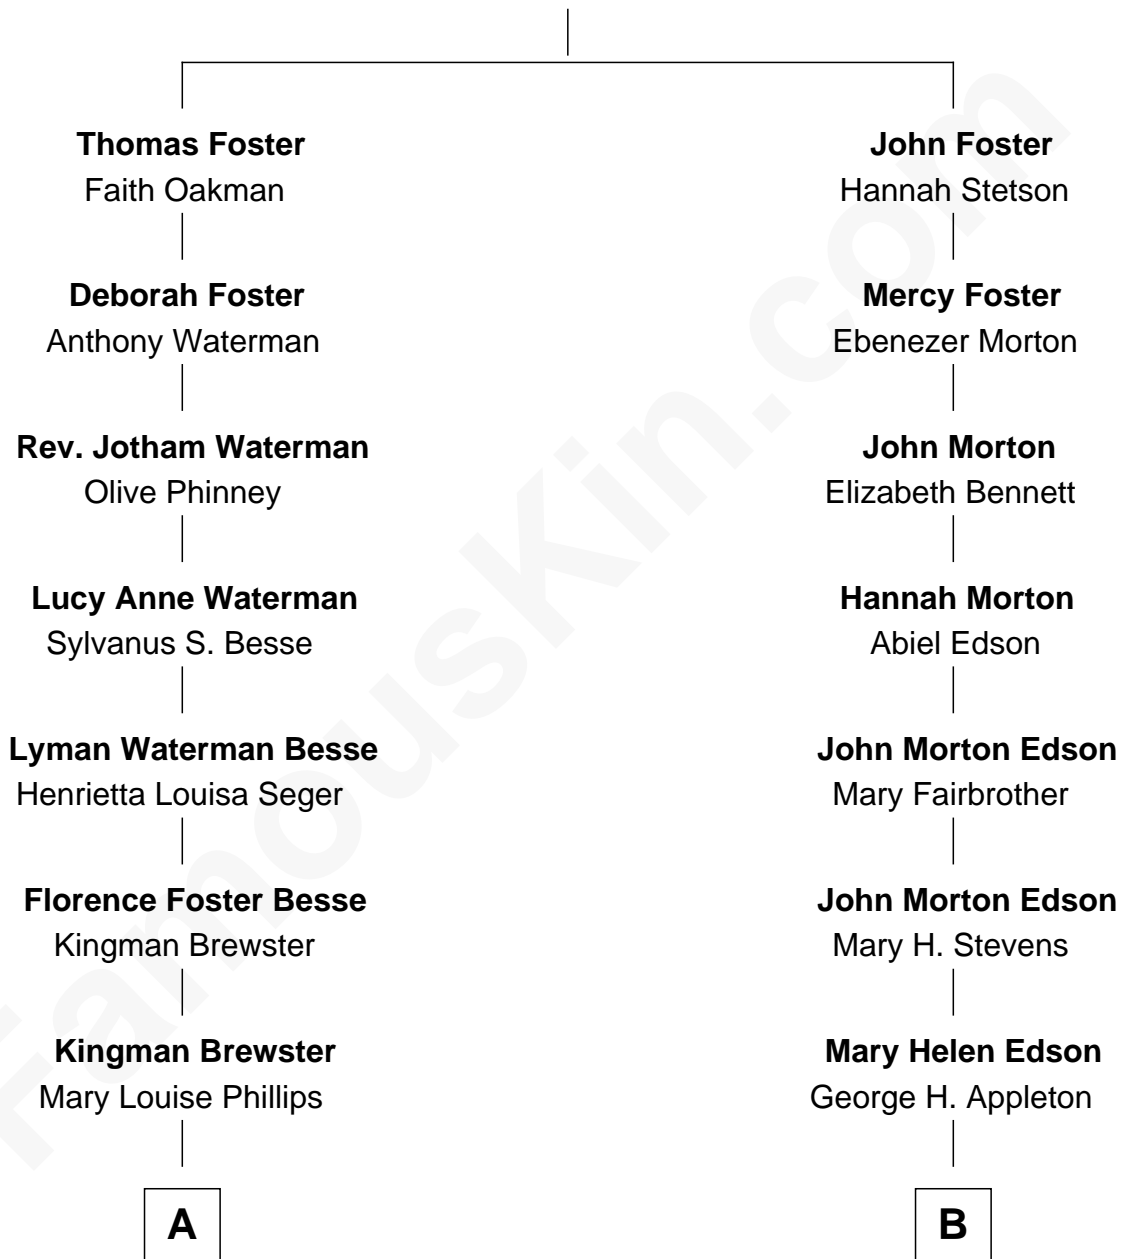

FamousKin.com Relationship Chart of

Jordana Brewster

TV and Movie Actress

8th cousin 2 times removed of

Marie-Chantal Miller

Crown Princess of Greece

John Foster
Mary Chillingsworth

A

Alden Brewster
Maria João Leão de Sousa

Jordana Brewster
TV and Movie Actress

B

Blanche Louise Appleton
Ellis John Springer Miller

Ellis Warren Appleton Miller
Sophia June Squarebriggs

Robert Warren Miller
Marie Clara Pesantes

Marie-Chantal Miller
Crown Princess of Greece

FamousKin.com