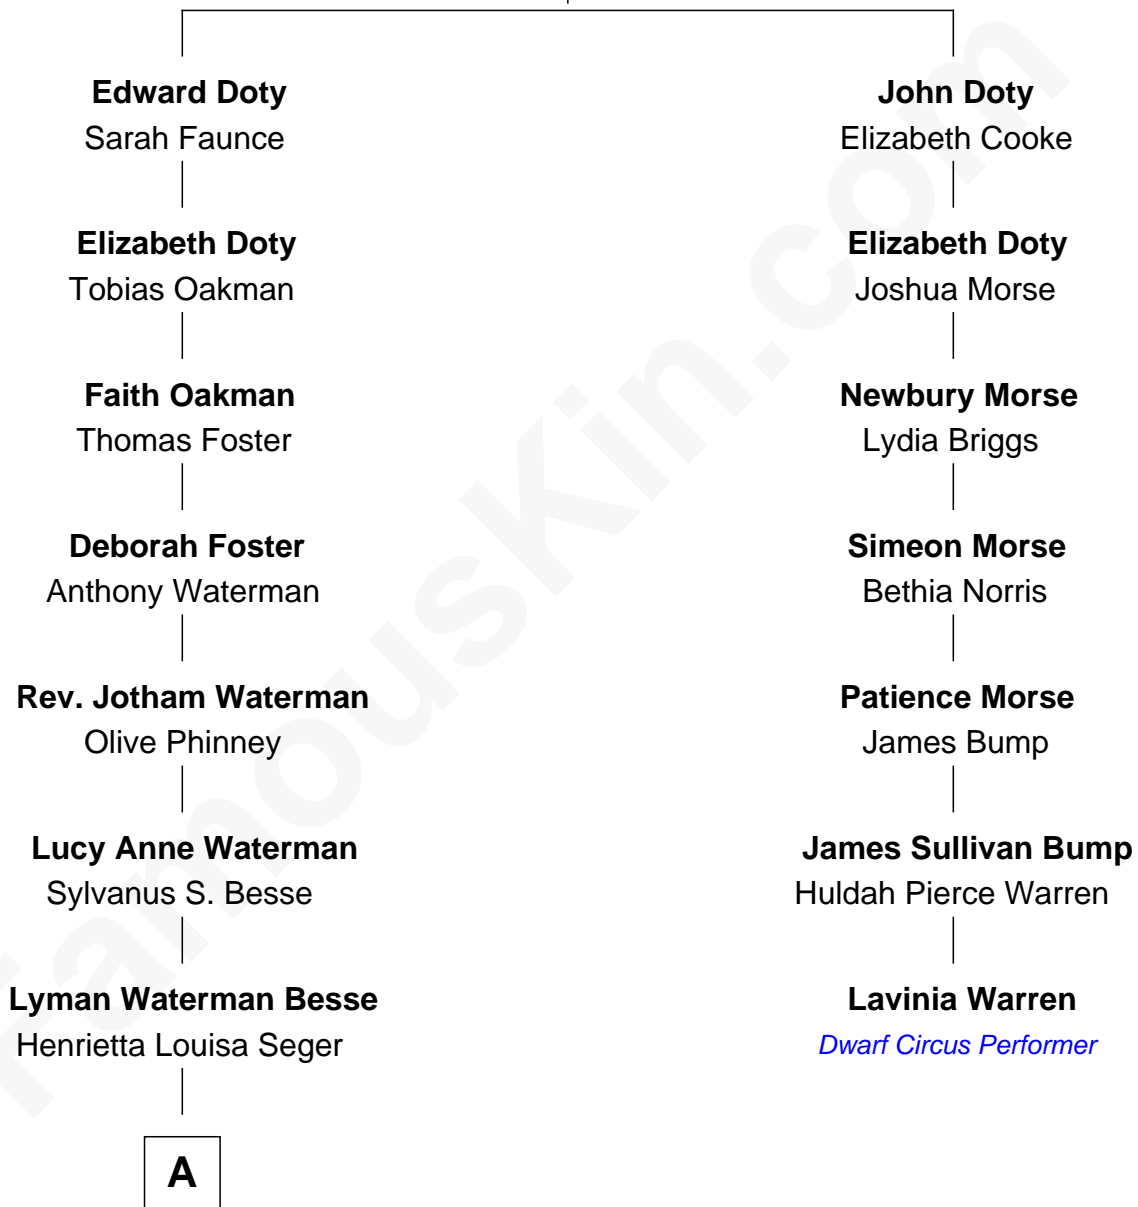

FamousKin.com Relationship Chart of

Jordana Brewster

TV and Movie Actress

6th cousin 4 times removed of

Lavinia Warren

Dwarf Circus Performer

Edward Doty

Faith Clarke

A

—
Florence Foster Besse

Kingman Brewster

—
Kingman Brewster

Mary Louise Phillips

—
Alden Brewster

Maria João Leão de Sousa

—
Jordana Brewster