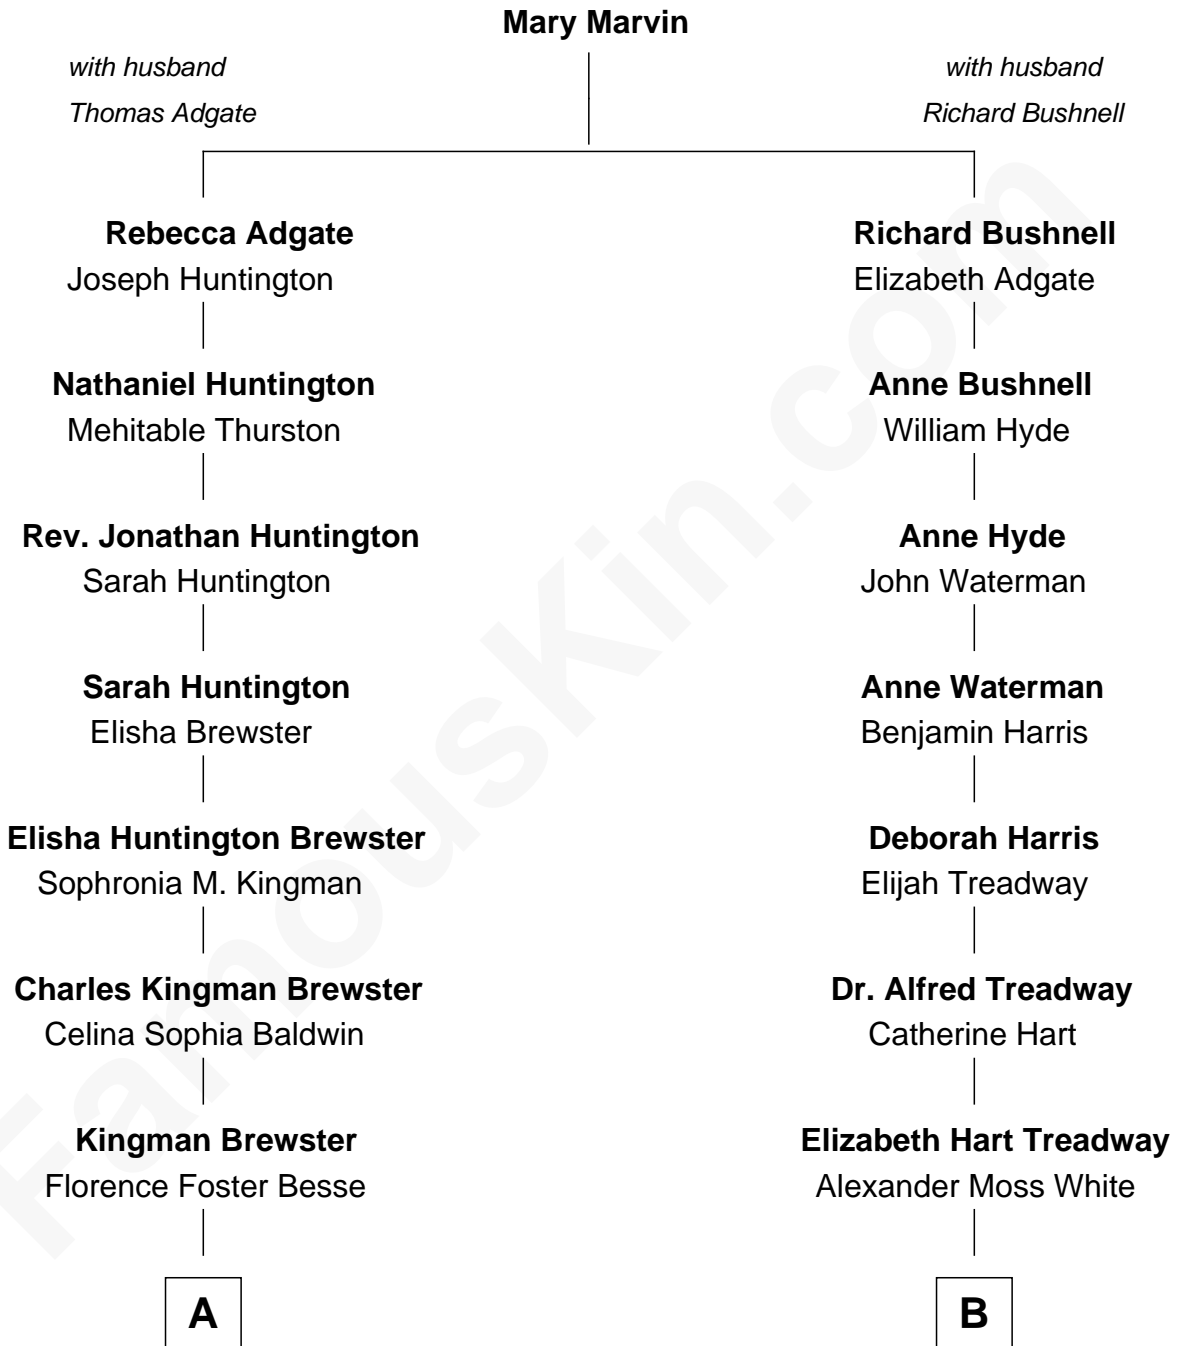

FamousKin.com Relationship Chart of

Jordana Brewster

TV and Movie Actress

9th cousin 1 time removed of

Bill Weld

68th Governor of Massachusetts

A

Kingman Brewster
Mary Louise Phillips

Alden Brewster
Maria João Leão de Sousa

Jordana Brewster
TV and Movie Actress

B

William Augustus White
Harriet Hillard

Margaret Low White
Francis Minot Weld

David Weld
Mary Blake Nichols

Bill Weld
68th Governor of Massachusetts