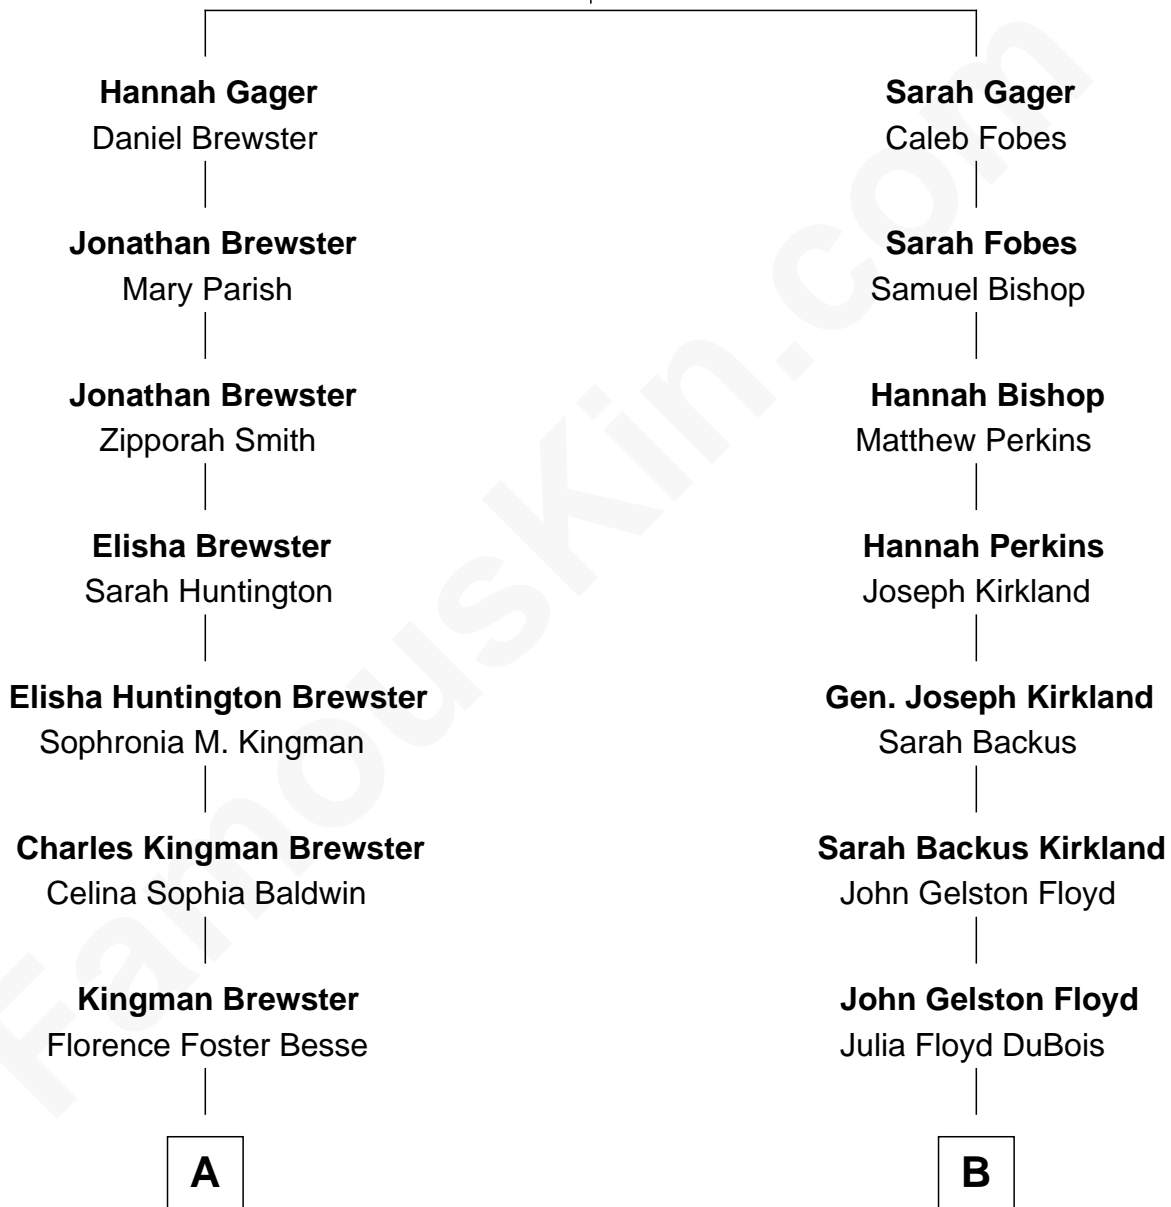

FamousKin.com Relationship Chart of

Jordana Brewster

TV and Movie Actress

9th cousin of

Bill Weld

68th Governor of Massachusetts

John Gager
Elizabeth Gore

A

Kingman Brewster
Mary Louise Phillips

Alden Brewster
Maria João Leão de Sousa

Jordana Brewster
TV and Movie Actress

B

Cornelia DuBois Floyd
John Treadwell Nichols

Mary Blake Nichols
David Weld

Bill Weld
68th Governor of Massachusetts